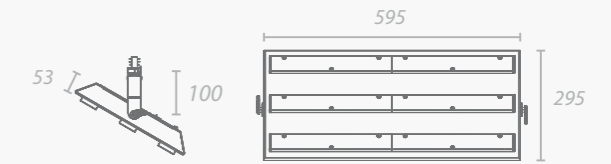

Gigante

Description :

Surface mounted LED spotlight.

Uses :

Supermarkets, shops, etc....

Product informations :

LED driver included / Material : aluminium / CRI > 80

Wattage, luminous flux and performance :

	27W	43,5W	64,5W	Lamp life
3000°K	4494 Lm 156 Lm/W	7511 Lm 161 Lm/W	10304 Lm 149 Lm/W	54 000 hours L80 B10
4000°K	4815 Lm 167 Lm/W	8089 Lm 174 Lm/W	11075 Lm 160 Lm/W	54 000 hours L80 B10
5000°K	4879 Lm 169 Lm/W	8186 Lm 176 Lm/W	11203 Lm 162 Lm/W	54 000 hours L80 B10
6500°K	4655 Lm 161 Lm/W	7768 Lm 167 Lm/W	10657 Lm 154 Lm/W	54 000 hours L80 B10
Food	-	-	3720 Lm 58 Lm/W	30 000 hours L80 B10

Dimensions :

Accessories :

Available on RG0.

Optics :

Standard or double asymmetrical

Mountings :

Triple circuit rail adaptor

Finishes :