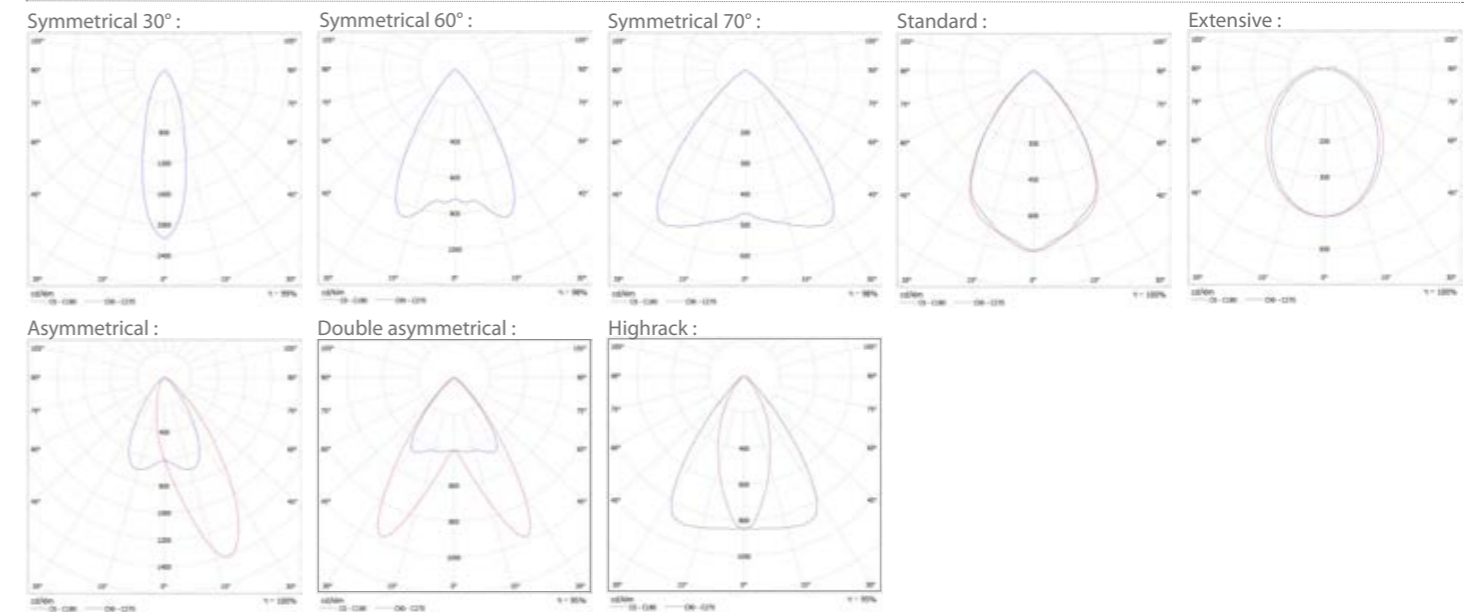

Dimensions :

Accessories :

Available on RG0.

Optics :

Standard or double asymmetrical

Mountings :

Triple circuit rail adaptor

Finishes :

White (9016G) / Grey (9006G) / Black (9005G) / RAL colour chart

Light distribution curves :

(Ta < 35°C)

Not contractual document