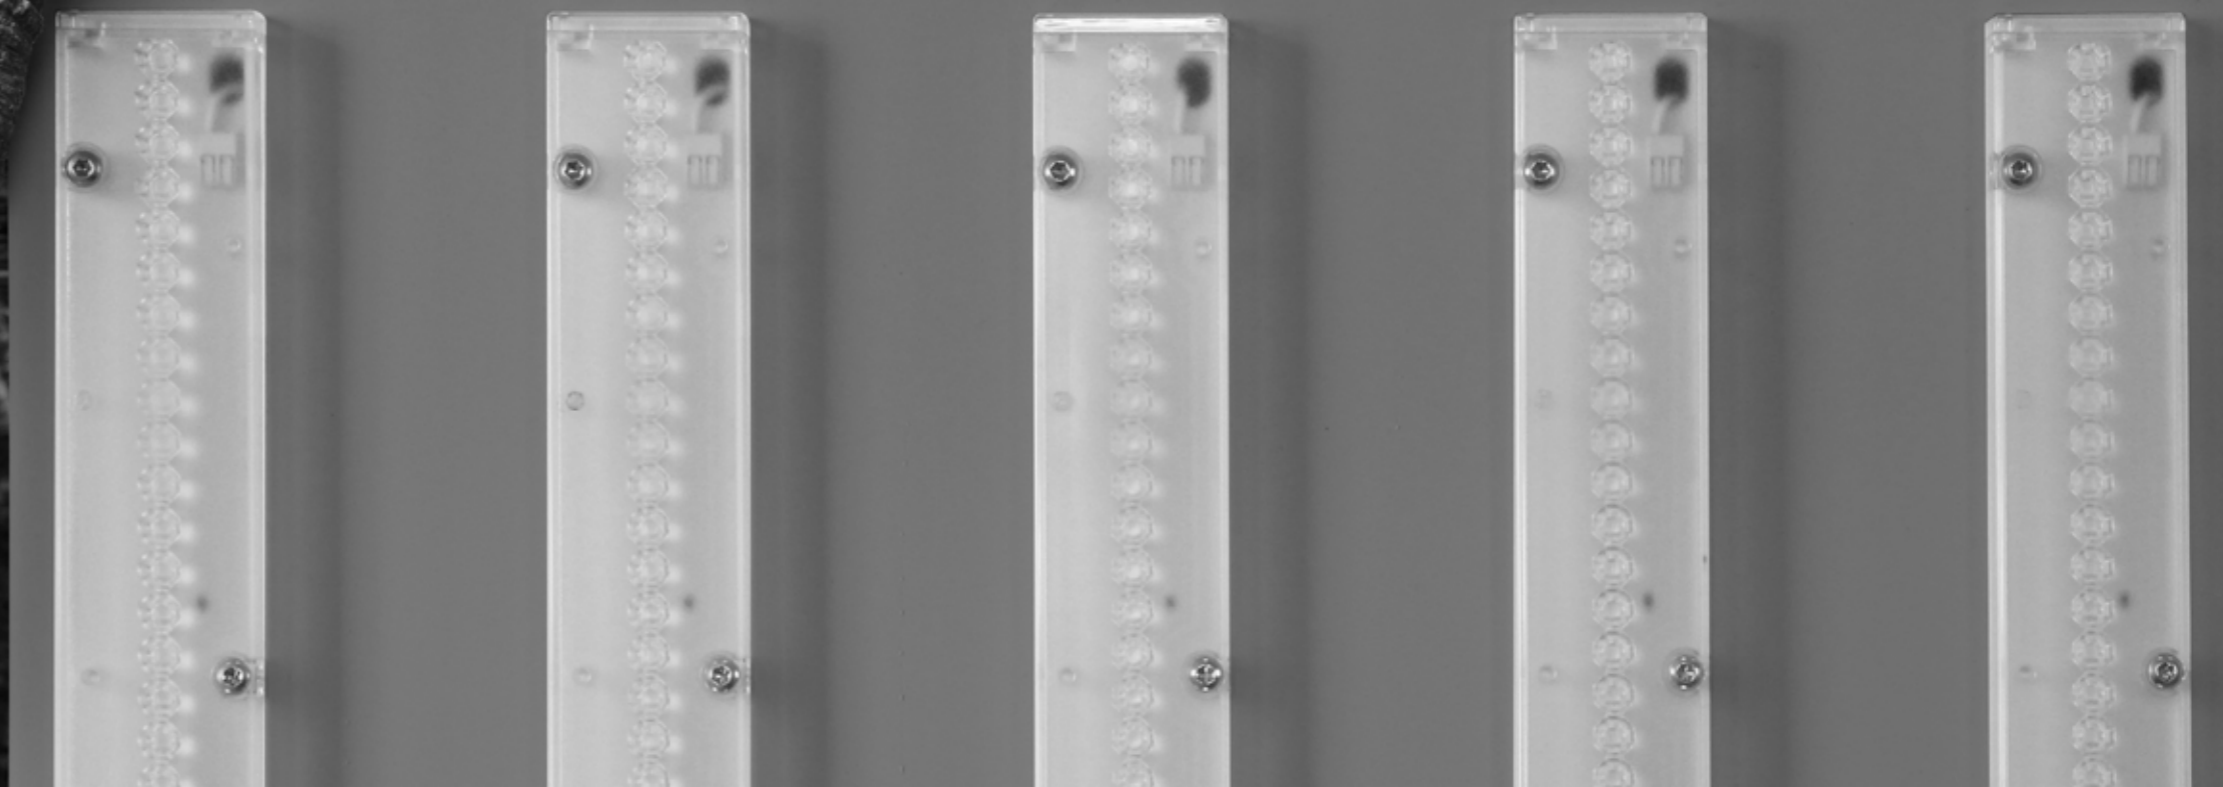

Gigante

Description :

Surface mounted LED spotlight.

Uses :

Supermarkets, shops, etc....

Product informations :

LED driver included / Material : aluminium / CRI > 80

Wattage, luminous flux and performance :

	27W	43,5W	64,5W	Lamp life
3000°K	4494 Lm 156 Lm/W	7511 Lm 161 Lm/W	10304 Lm 149 Lm/W	54 000 hours L80 B10
4000°K	4815 Lm 167 Lm/W	8089 Lm 174 Lm/W	11075 Lm 160 Lm/W	54 000 hours L80 B10
5000°K	4879 Lm 169 Lm/W	8186 Lm 176 Lm/W	11203 Lm 162 Lm/W	54 000 hours L80 B10
6500°K	4655 Lm 161 Lm/W	7768 Lm 167 Lm/W	10657 Lm 154 Lm/W	54 000 hours L80 B10
Food	-	-	3720 Lm 58 Lm/W	30 000 hours L80 B10

Dimensions :

Accessories :

Available on RG0.

Optics :

Standard or double asymmetrical

Mountings :

Triple circuit rail adaptor

Finishes :

White (9016G) / Grey (9006G) / Black (9005G) / RAL colour chart

Light distribution curves :

(Ta < 35°C)

Not contractual document