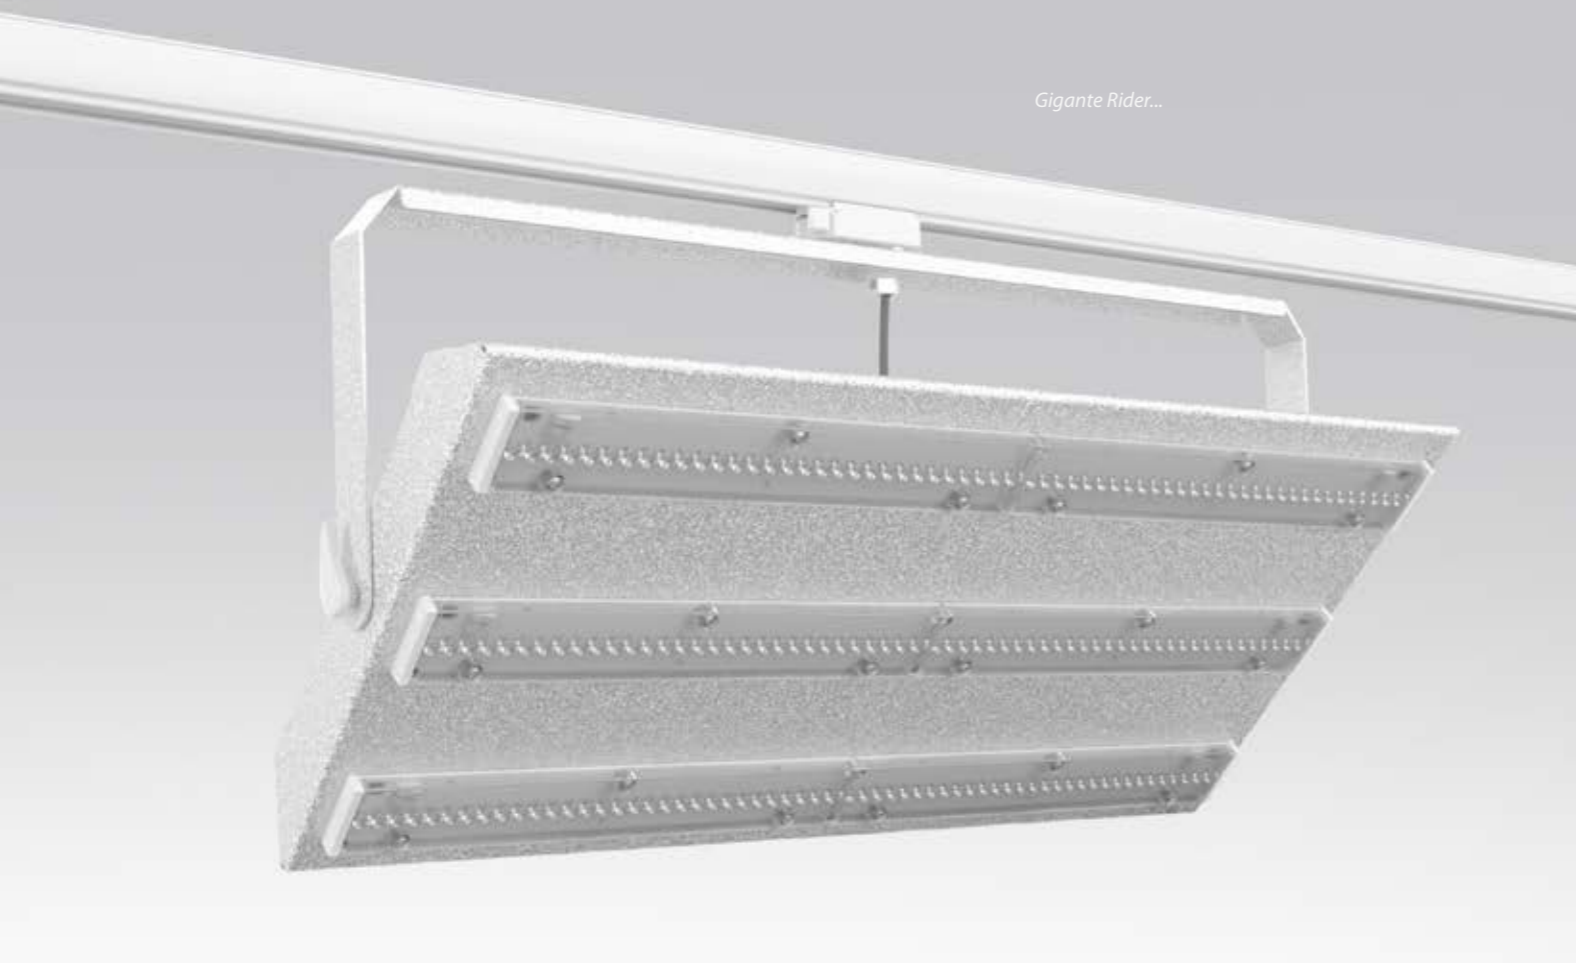

Gigante

Description :

Surface mounted LED spotlight.

Uses :

Supermarkets, shops, etc....

Product informations :

LED driver included / Material : aluminium / CRI > 80

Wattage, luminous flux and performance :

Dimensions :

Accessories :

Available on RG0.

Optics :

Standard or double asymmetrical

Mountings :

Triple circuit rail adaptor

Finishes :