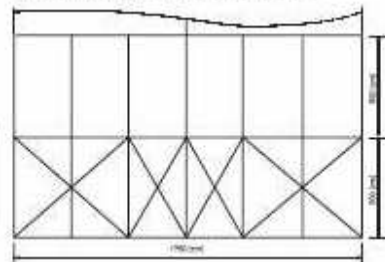

GAMMA TENT - HALL 17,5m

Hall's width
 1750 [cm]
Hall's length
 unlimited
Segment's length
 500 [cm]
The height of side walls
 300 [cm]
Height of the top
 585 [cm]

LATERAL VIEW

VIEW OF THE ROOF

Profiles - component parts of the structure

Tarpaulin material

- PCV – material, weight: 650g/m²
- slow-burning, according to the DIN 4102 B1 norm
- colours at choice – one – coloured or striped

Structure

- aluminium profiles anode plated, made according to the DIN 17615 norm
- fire zinc steel connectors, made according to the SLV certifikate (obtained by the firm) and the DIN 18800 norm