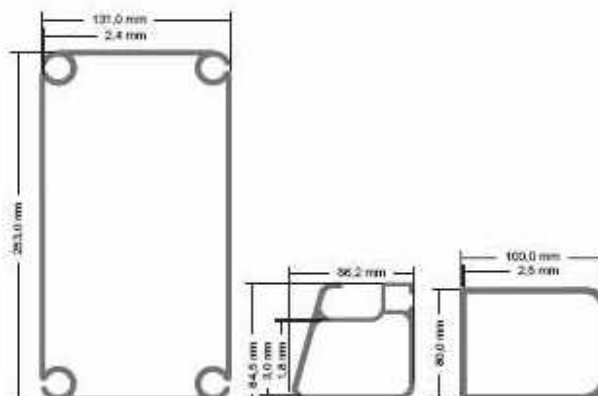

GAMMA TENT - HALL 17,5m

Hall's width
 1750 [cm]
Hall's length
 unlimited
Segment's length
 500 [cm]
The height of side walls
 300 [cm]
Height of the top
 585 [cm]

LATERAL VIEW

VIEW OF THE ROOF

Profiles - component parts of the structure

Tarpaulin material

- PCV – material, weight: 650g/m²
- slow-burning, according to the DIN 4102 B1 norm
- colours at choice – one – coloured or striped

Structure

- aluminium profiles anode plated, made according to the DIN 17615 norm
- fire zinc steel connectors, made according to the SLV certifikate (obtained by the firm) and the DIN 18800 norm