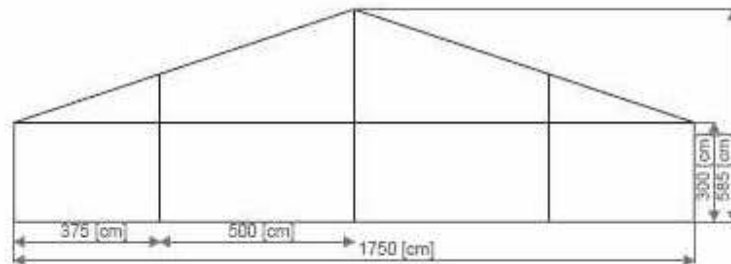

GAMMA TENT - HALL 17,5m

Hall's width
 1750 [cm]
Hall's length
 unlimited
Segment's length
 500 [cm]
The height of side walls
 300 [cm]
Height of the top
 585 [cm]

LATERAL VIEW

VIEW OF THE ROOF

Profiles - component parts of the structure

Tarpaulin material

- PCV – material, weight: 650g/m²
- slow-burning, according to the DIN 4102 B1 norm
- colours at choice – one – coloured or striped

Structure

- aluminium profiles anode plated, made according to the DIN 17615 norm
- fire zinc steel connectors, made according to the SLV certifikate (obtained by the firm) and the DIN 18800 norm