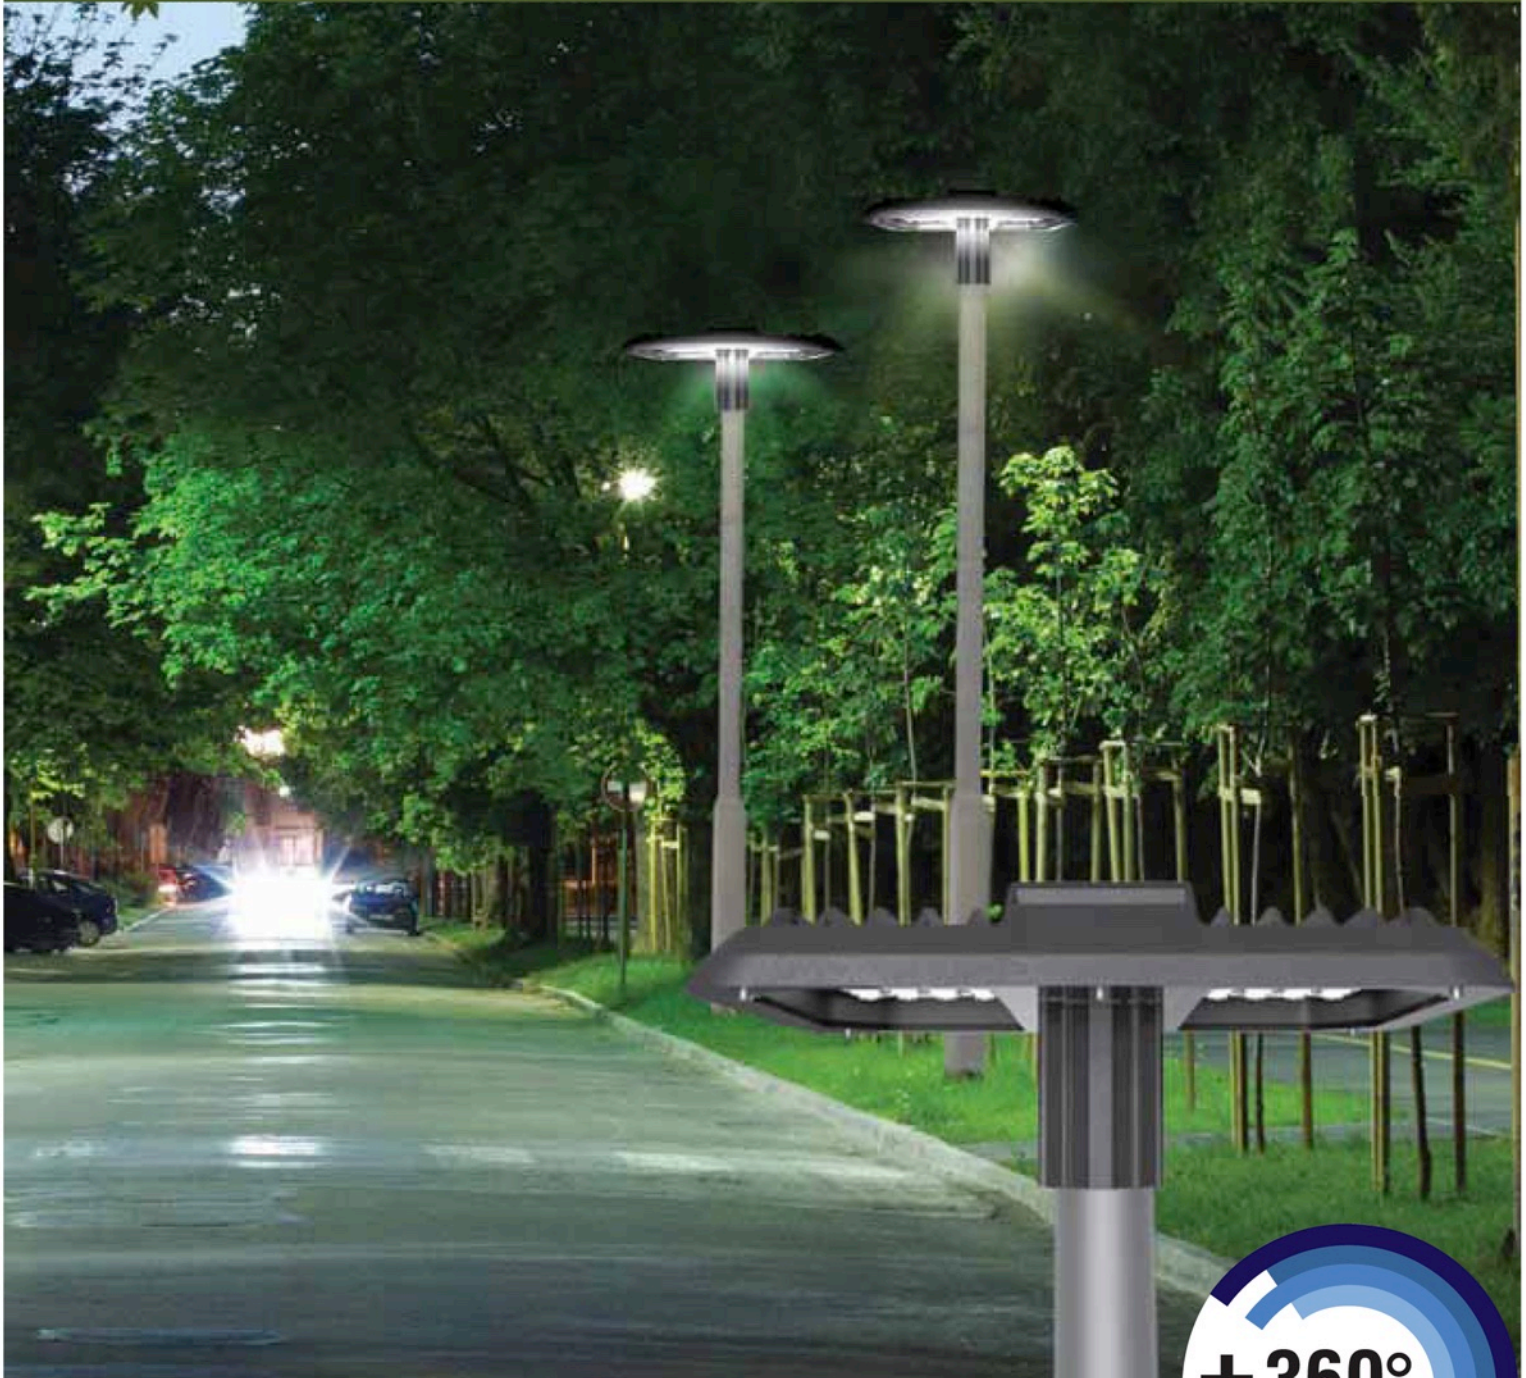

 LED Capsule Tweet Die-Cast Aluminium Housing Series

**LED Capsule Tweet**  
CL3010 - CL3020

 Eco Gold Lumen Package  Performans Platinum Lumen Package

IP66 / IK10 / 4000K (Standard) / RAL 9007 / CL1. Class 1 (Standard) / CRI > 70 (Standard)

 **LED Capsule Tweet CL3010 (32LED / 25W - 110W / 290mA-1050mA)**

 **LED Capsule Tweet CL3020 (64LED / 57W - 300W / 290mA-1750mA)**