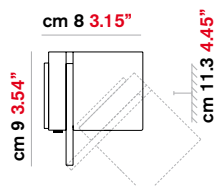

Minimania/2P