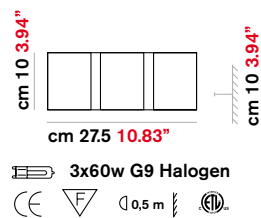

Minimania/5