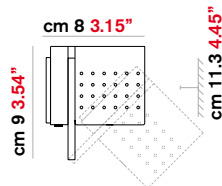

Minimania/1P

1x75w GU 10
CE F 0,5 m ENEC