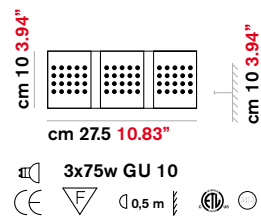

Minimania/3