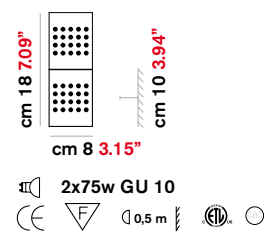

Minimania/4