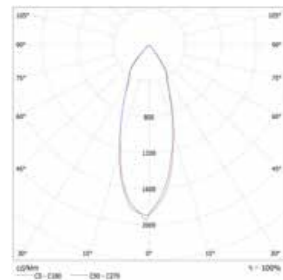

Light distribution curves :

Reflector RG20 :