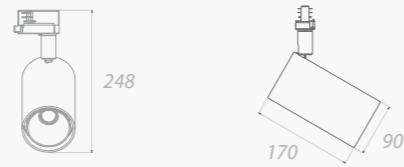

# Cylino Live Mini

**Description :**

Surface mounted LED spotlight.

**Uses :**

Supermarkets, shops, etc....

**Product informations :**

No need for driver / Power supply : 230V / CRI > 80

**Dimensions :**