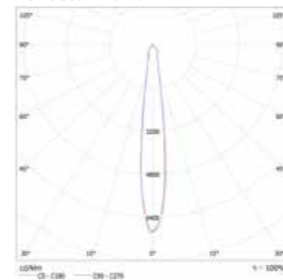

Reflector RG7 :

(Ta < 35°C)

Not contractual document