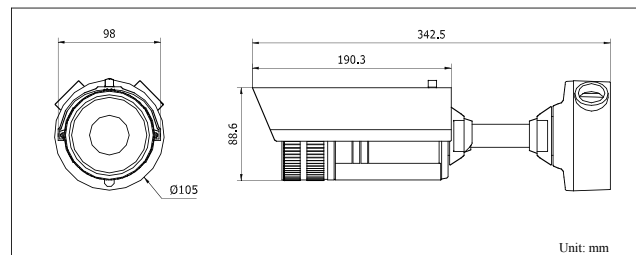

DS-2CD8253F-E
Caméra IP Extérieure 2 Mpixels
H264 / MJPEG

Caractéristiques

- Caméra extérieure IP66 - PoE
- Résolution 1600x1200 / 2 Méga Pixels
- Compression H264 / MJPEG
- Capteur Sony 1/3" CMOS Progressive Scan
- Vari Focale 2,7-9mm
- IR optionnel 20m - 0 lux

Camera	
Image Sensor	1/3" Progressive Scan CMOS
Min. Illumination	0.5Lux @(F1.2,AGC ON),0.1Lux @(F1.2,AGC ON) 0 LUX with IR
Shutter Time	1/25 s to 1/100,000 s
Lens	2.7 - 9 mm @ F1.2 Angle of view: 101° - 30.4°
Lens Mount	Φ14
Auto Iris	DC drive
Day & Night	IR cut filter with auto switch
Compression Standard	
Video Compression	H.264/MJPEG
Dual Stream	Yes
Image	
Max. Image Resolution	1600 x 1200
Frame Rate	50 Hz: 12.5 fps (1600 × 1200), 12.5 fps (1600 × 912), 25 fps (1280 × 960), 25 fps (1280 × 720)
Image Settings	Saturation, Brightness, Contrast adjustable through client software or web browser
Network	
Alarm Trigger	Motion detection, Network disconnect, IP address conflict, Storage exception
Protocols	TCP/IP, HTTP, DHCP, DNS, DDNS, RTP/RTSP, PPPoE, SMTP, NTP (SNMP, HTTPS, FTP, SIP, SRTP)
Security	Password protection, Watermark
Interface	
Audio Input / Output	1-ch microphone input / 1-ch audio interface (Line level, 600 Ω)
Communication Interface	1 RJ45 10 M/100 M Ethernet interface, 1 RS-485 interface
Alarm Input / Output	1 / 1
Video Output	1Vp-p composite output (75 Ω)
General	
Operating Conditions	-10 °C - 60 °C (14 °F - 140 °F) Humidity 90% or less (non-condensing)
Power Supply / Consumption	12 V DC ± 10% PoE (802.3af) / Max 13,5 W
Weather Proof Rating	IP66
IR Range	Approx 20 to 30 meters
Dimension / Weight	98 × 88.6 × 342.5 mm (3.86" × 3.49" × 13.48") / 1700g