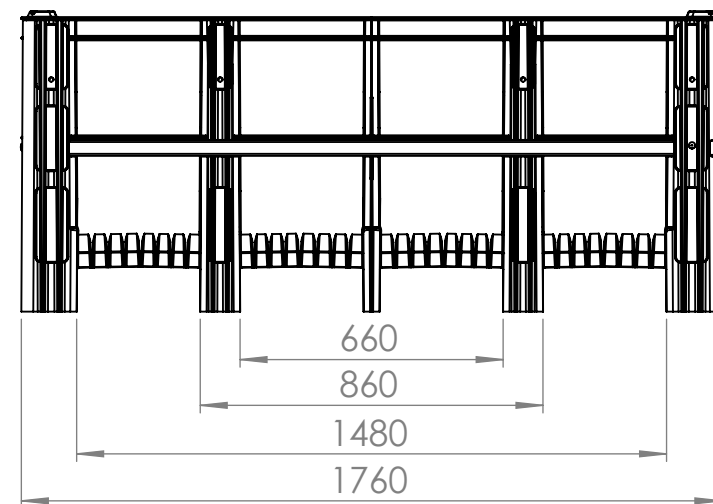

ACE 2 SW1760

Superior handling &
storage solutions

Dolav plastic products cooperative society LTD
Kibbutz Dvir, M.P Hanegev 8533000, Israel

+972-72-2450-700 +972-8-9111700
dolav@dolav.com dolav.com

Catalogue No: 2404300030
Dimension Tolerance: 1%