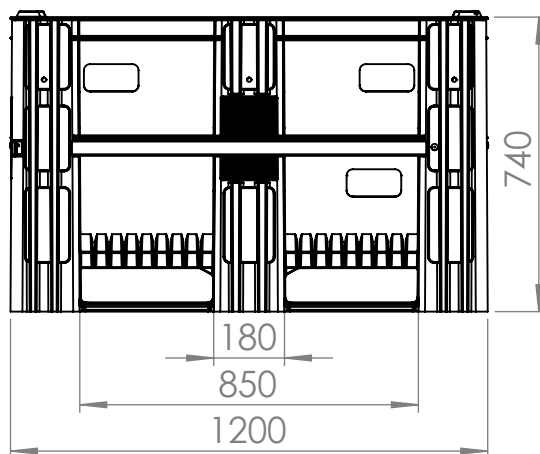

ACE 2 SW1760

Superior handling &
storage solutions

Dolav plastic products cooperative society LTD
Kibbutz Dvir, M.P Hanegev 8533000, Israel

+972-72-2450-700 +972-8-9111700
dolav@dolav.com dolav.com

Catalogue No: 2404300030
Dimension Tolerance: 1%