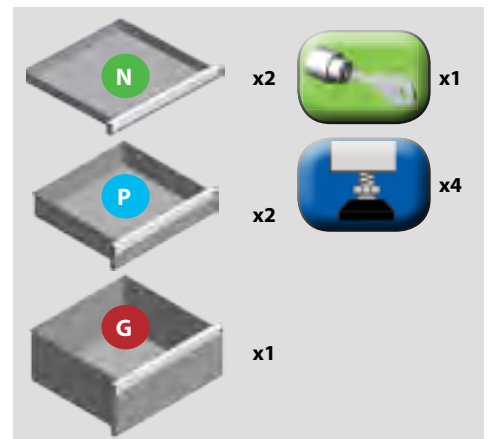

AT-C2-C90/5-2

Cassettiera a 5 cassetti.

Drawerchest with 5 drawers.

Sute avec 5 tiroirs.

Schubladenschrank mit 5 Schubladen.

Cajonera con 5 cajones.