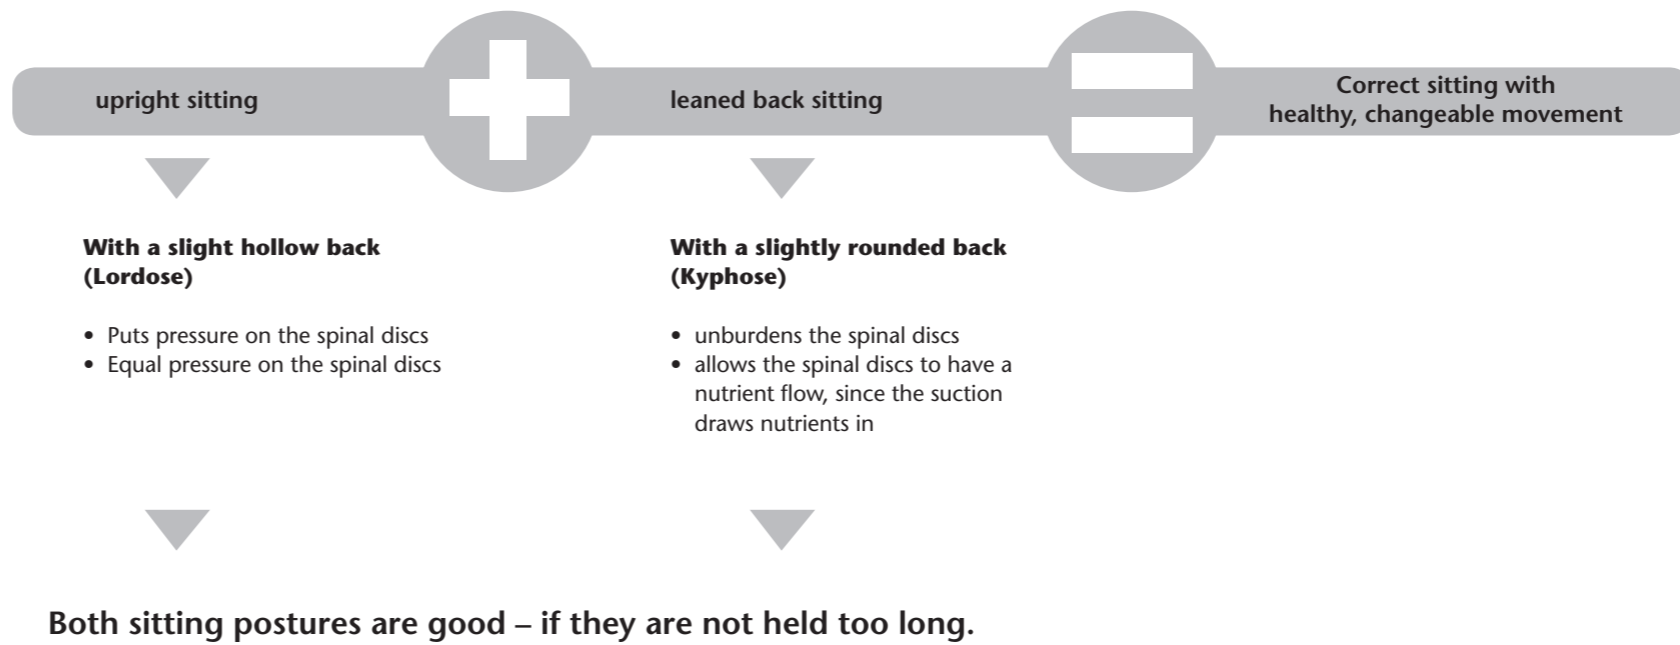

1067575 03/08

SATO

Sitting right is simple –
with **Glide-Tec**, the patented
movement mechanic in the chair.

Correct sitting – primarily a matter of adjustment.

Three basic things are very important for a healthy and comfortable sitting posture:

Glide-Tec. Intelligent Sitting comfort – perfect ergonomics!

Work better.
Glide-Tec keeps you moving – and thus makes possible at the same time a comfortable working posture however you sit. It doesn't matter if you lean back or sit up straight: your hands have, in all positions, contact to the writing surface or keyboard.

Sit better.
Your back needs movement – even when you sit. A healthy and stable spinal column is aided by a continuous change between sway-backed and round-back postures.

Relax better.
With Glide-Tec you stay fit – even at the end of a long working day when you have only been sitting. It does not matter which sitting posture you favor: our innovative sitting technology actively combats tension. The neck is not overtaxed and remains always relaxed – and your head stays clear.

Better adjustment.
Glide-Tec gives you the freedom to sit the way you want to. With a simple movement you adjust the chair to your individually desired seat height – and Glide-Tec does the rest automatically for you. Intelligent sitting technology instead of complicated adjustments: The chair fits you so well that you always sit comfortably and in a healthy manner.