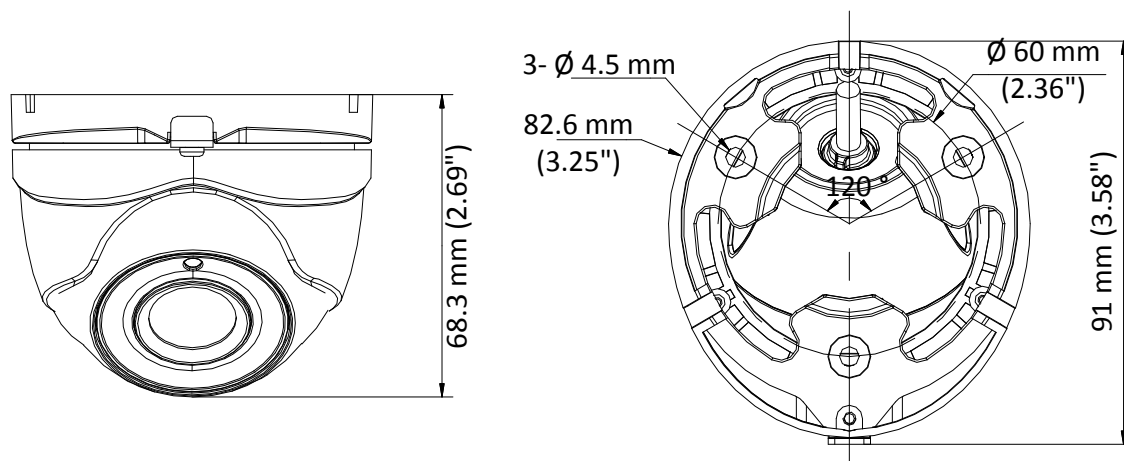

DS-2CE56D0T-ITME HD 1080p PoC EXIR Turret Camera

Key Features

- 2 MP high-performance CMOS
- HD analog output, up to 1080p resolution
- 2.8 mm, 3.6 mm, 6 mm fixed lens
- True Day/Night
- EXIR2.0, smart IR, up to 20m IR distance
- IP67
- PoC.af
- Up the coax (HIKVISION-C)

Specification

Camera	
Image Sensor	2.0 megapixel progressive scan CMOS
Signal System	PAL/NTSC
Frame Rate	PAL: 1080p@25fps NTSC: 1080p@30fps
Resolution	1920 (H) × 1080 (V)
Min. illumination	Color: 0.01 Lux@(F1.2, AGC ON), 0 Lux with IR
Shutter Time	PAL: 1/25 s to 1/50, 000 s NTSC: 1/30 s to 1/50, 000 s
Lens	2.8 mm, 3.6 mm, 6 mm fixed lens
Horizontal Field of View	103.55° (2.8 mm), 82.63° (3.6 mm), 54.38° (6 mm)
Lens Mount	M12
Day & Night	IR cut filter
Angle Adjustment	Pan: 0° to 360°; Tilt: 0° to 75°; Rotate: 0° to 360°
Synchronization	Internal synchronization
Menu	
AGC	Low/middle/high
Day/Night Mode	Smart/color/BW(Black and White)
Backlight Compensation	Yes
DWDR	Yes
Language	English, Chinese
Functions	Brightness, Sharpness, DNR, Mirror
Interface	
Video Output	1 HD analog output
General	
Operating Conditions	-40 °C to 60 °C (-40 °F to 140 °F), humidity: 90% or less (non-condensation)
Power Supply	12 VDC ±25%/PoC.af
Power Consumption	Max. 3 W
Ingress Protection	IP67
Material	Metal
IR Range	Up to 20 m
Communication	Up the coax, Protocol: HIKVISION-C (TVI output)
Dimensions	91 mm × 82.6 mm × 68.3 mm (3.58" × 3.25" × 2.69")
Weight	Approx. 253 g (0.56 lb.)

Order Models

DS-2CE56D0T-ITME

Dimension

Accessory

DS-1272ZJ-110-TRS
Wall Mount

DS-1275ZJ
Vertical Pole Mount

DS-1276ZJ-SUS
Corner Mount

DS-1280ZJ-XS
Junction Box