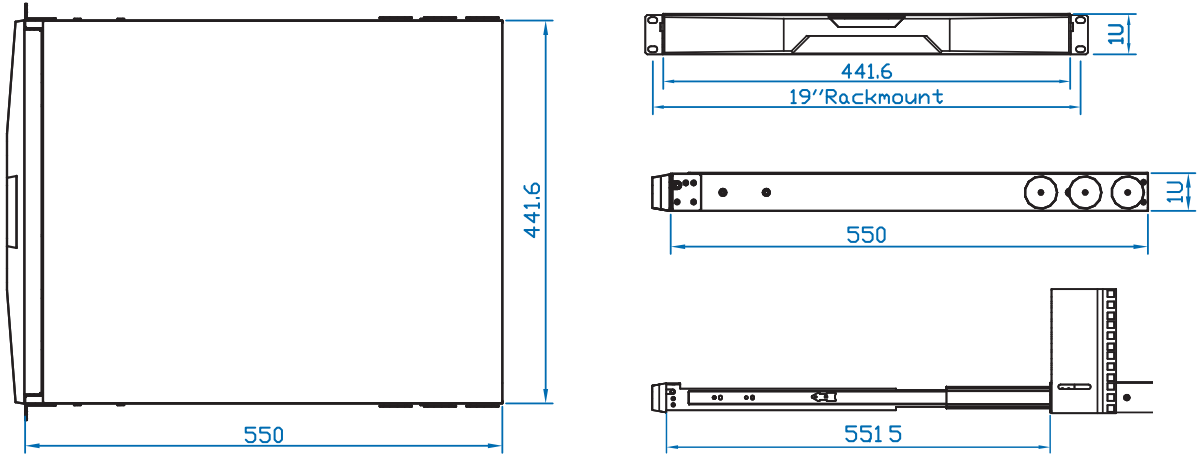

Diagrams (mm)

Keyboard Mouse Cable

EKC-3

- 6 feet Combo keyboard mouse cable (bundle)
- VGA + USB or PS/2, server end
- DB15 (VGA, USB KB & MS), console port

Standard Keyboard

Ge G keyboard integrated with touchpad

Keyboard Options

* US layout only

Me Mac keyboard with touchpad

Se S keyboard with touchpad

Mb Mac keyboard with trackball

Sb S keyboard with trackball

• **Dimensions (Single console / with KVM)**

Product : 441.6 x 550 x 44 mm / 17.4 x 21.7 x 1.73 inch

Packing : 574 x 743 x 95 mm / 22.6 x 29.3 x 3.7 inch

• **Weight (Net / Gross)**

Console : 10.4 kgs (22.9 lbs) / 13.1 kgs (28.8 lbs)

KVM : 11.4 kgs (25.1 lbs) / 14.1 kgs (31 lbs)

• **Casing Color :** Black (RAL 9005)