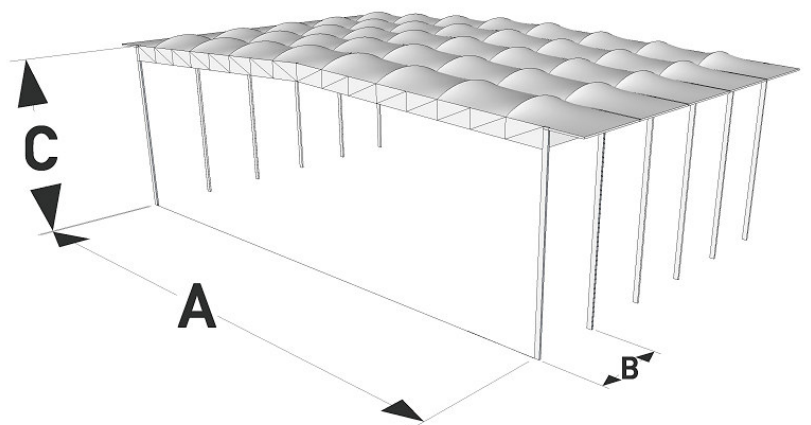

I-Novation

I-Novation

Width: from 10 to 50m

General height from 7 to 13m

DIMENSIONS	
A (m)	10 to 50 m
B (m)	Minimum 5 m
C (m)	7 (standard leg) à 13 m (truss leg)

Photo © W. Pestrinaux