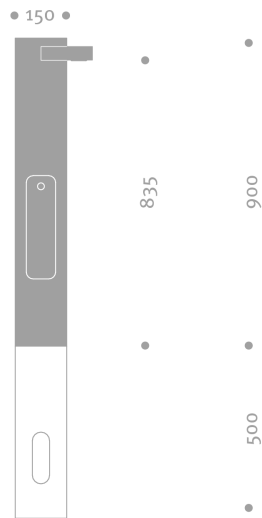

GENUA Drawings