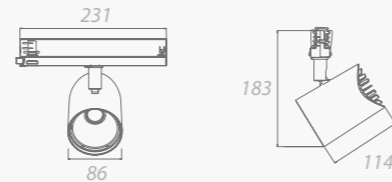

Rio

Rio Powertrack

Description :

Surface mounted LED spotlight.

Uses :

Supermarkets, shops, etc....

Product informations :

LED driver included / Material : die-cast aluminium / CRI > 80 (Standard LED sources)

Dimensions :

Wattage, luminous flux and performance (standard light sources) :

		Flux	Wattage	Performance	Lamp life
3000°K	2000 Lm	2688 Lm	17,3 W	155 Lm/W	50 000 heures L80 B10
3000°K	3000 Lm	3402 Lm	24,8 W	137 Lm/W	50 000 heures L80 B10
3000°K	4000 Lm	4384 Lm	29,5 W	149 Lm/W	50 000 heures L80 B10
4000°K	2000 Lm	2320 Lm	13,6 W	171 Lm/W	50 000 heures L80 B10
4000°K	3000 Lm	3505 Lm	23 W	152 Lm/W	50 000 heures L80 B10
4000°K	4000 Lm	4580 Lm	29,4 W	156 Lm/W	50 000 heures L80 B10
5000°K	2000 Lm	2320 Lm	13,6 W	171 Lm/W	50 000 heures L80 B10
5000°K	3000 Lm	3505 Lm	23 W	152 Lm/W	50 000 heures L80 B10
5000°K	4000 Lm	4580 Lm	29,4 W	156 Lm/W	50 000 heures L80 B10

Filters :

For standard light sources : Standard / food / bakery / opaline

Mountings :

On triple circuit rail adaptor with integrated driver

Finishes :

White (9016G) / Grey (9006G) / Black (9005G) / RAL colour chart

Light distribution curves :

(Ta < 35°C)

Not contractual document

Rio Powertrack on triple circuit rail adaptor with integrated driver...