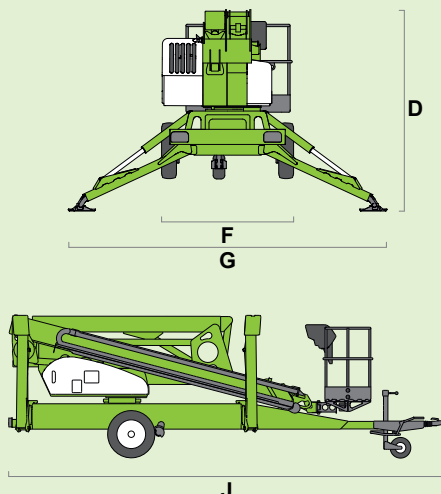

niftylift

210

(A) 21m
69ft

(B) 19m
62ft 6in

(C) 12m
39ft 6in

225kg
500lbs

1.4m x 0.7m
4ft 7in x 2ft 4in

100°

(D) 2.27m
7ft 5in

(F) 1.8m
5ft 11in

(G) 4.3m
14ft 1in

(J) 6.95m
22ft 10in

3495kg
7700lbs

niftylift

Chalkdell Drive, Shenley Wood,
Milton Keynes, MK5 6GF
England, United Kingdom
+44 (0)1908 223456
sales@niftylift.com
www.niftylift.com