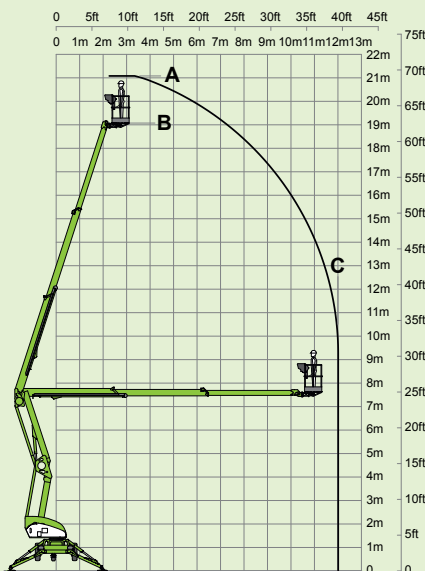

niftylift

210

(A) 21m
69ft

(B) 19m
62ft 6in

(C) 12m
39ft 6in

225kg
500lbs

1.4m x 0.7m
4ft 7in x 2ft 4in

100°

(D) 2.27m
7ft 5in

(F) 1.8m
5ft 11in

(G) 4.3m
14ft 1in

(J) 6.95m
22ft 10in

3495kg
7700lbs

niftylift

Chalkdell Drive, Shenley Wood,
Milton Keynes, MK5 6GF
England, United Kingdom
+44 (0)1908 223456
sales@niftylift.com
www.niftylift.com