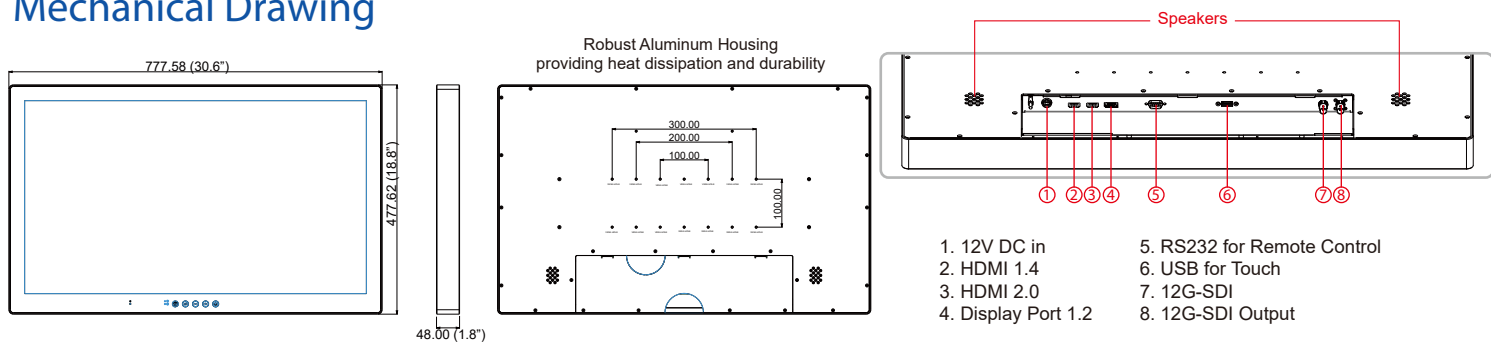

## Product Specifications

<b>Screen Technology</b>	LED Backlight Technology, TFT Active-matrix, Widescreen, IPS Technology
<b>Viewable Size</b>	32" diagonal
<b>Active Area</b>	708.48 (H) x 398.52 (V) mm
<b>Native Resolution</b>	3840 x 2160 (UHD 4K)
<b>Pixel Pitch</b>	184.5 (H) x 184.5(V) um
<b>Aspect Ratio</b>	16:9
<b>Response Time</b>	12ms (Gray to Gray)
<b>Light Intensity</b>	350 cd/m <sup>2</sup> 700 cd/m <sup>2</sup> (Optional)
<b>Contrast Ratio</b>	1000:1 (typ)
<b>View Angle</b>	89/89/89/89
<b>Max Colors</b>	1.07B
<b>Touch</b>	Projected Capacitive Touch, USB interface AR Glass (Optional)
<b>Color Profiles</b>	Support 3D LUT profile 6 x general user color schemes DICOM GSDF (Optional)
<b>Product Features</b>	Ambient light sensor IR Control Internal Backlight sensor (Optional for 700 cd/m <sup>2</sup> )
<b>Power Specifications</b>	12V DC in, 110-240V AC to DC Adapter
<b>User Controls and Activity</b>	Capacitive OSD : Power On/Off, On Screen Display Menu, Brightness Control (-/+)

<b>Input Signal</b>	<ul style="list-style-type: none"> <li>• 12G-SDI</li> <li>• USB for Touch</li> <li>• RS232 for Remote Control</li> <li>• HDMI 1.4 (Optional)</li> <li>• HDMI 2.0 (Optional)</li> </ul>
<b>Output Signal</b>	<ul style="list-style-type: none"> <li>• DP 1.2</li> <li>• 12G SDI (Loop Through)</li> </ul>
<b>Product Dimensions</b>	777.58 x 477.62 x 48 mm (30.6 x 18.8 x 1.8 in)
<b>Mounting</b>	VESA mounting 100 x 100mm VESA mounting 200 x 100mm VESA mounting 300 x 100mm
<b>Product Weight</b>	11 Kg (24.2 lbs)
<b>Housing</b>	Antimicrobial Surface Coating
<b>Operating Temperature</b>	0 deg.C to 35 deg.C, Humidity up to 95%
<b>Storage Temperature</b>	-20 deg.C to 60 deg.C, Humidity up to 95%
<b>IP Rating</b>	Protection: front IP65 - rear IP22
<b>Type Approval, Testing and Certificates</b>	<ul style="list-style-type: none"> <li>• CE</li> <li>• FCC</li> </ul>