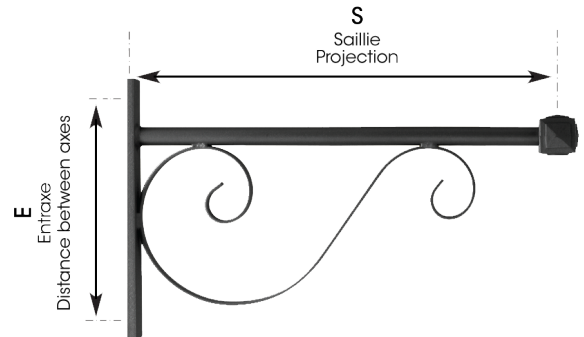

FICHE TECHNIQUE

TECHNICAL SHEET

CHEVREUSE

CONSOLE / WALL BRACKET

CARACTÉRISTIQUES TECHNIQUES

MATIÈRE Acier

FINITION Peinture polyester selon nuancier RAL

SAILLIE	FIXATION	POIDS
750 mm	tiges de scellement 14x150, entraxe 320 mm	6 kg
1000 mm	tiges de scellement 14x150, entraxe 420 mm	9 kg

TECHNICAL CHARACTERISTICS

MATERIAL Steel

FINISH Polyester paint according to RAL color chart

PROJECTION	FIXING	WEIGHT
750 mm	fixing sticks 14x150, distance between axes 320 mm	6 kg
1000 mm	fixing sticks 14x150, distance between axes 420 mm	9 kg