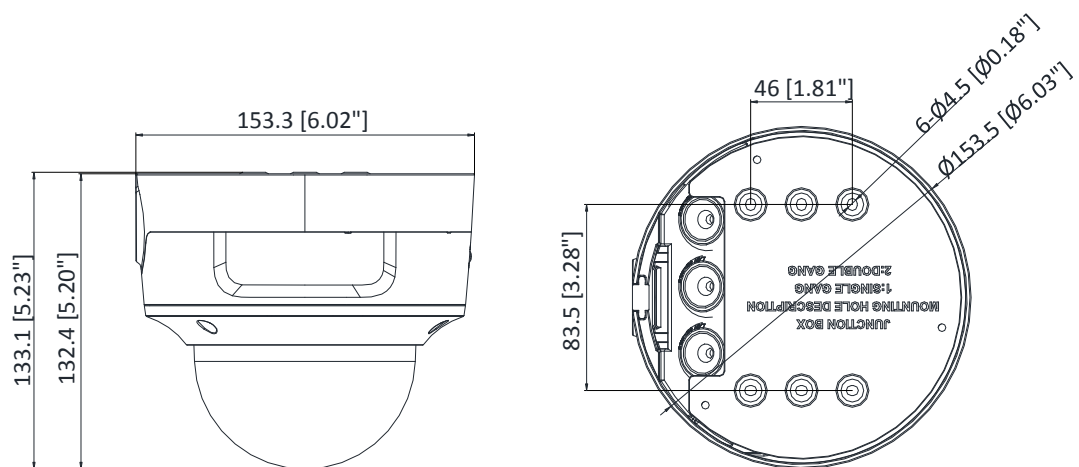

General Function	Mirror, password protection, privacy mask, watermark, IP address filter, one-key reset, anti-flicker, three streams, heartbeat
Software Reset	Yes
Linkage Method	Upload to FTP/NAS/memory card, notify surveillance center, send email, trigger alarm output, trigger recording, trigger capture, audible warning
Storage Conditions	-30 °C to 60 °C (-22 °F to 140 °F), humidity 95% or less (non-condensing)
Startup and Operating Conditions	-30 °C to 60 °C (-22 °F to 140 °F), humidity 95% or less (non-condensing)
Power Supply	12 VDC ± 25%, two-core terminal block; PoE: 802.3af, Class 3
Power Consumption and Current	12 VDC, 0.9 A, max. 10.8 W PoE: (802.3af, 36V to 57V), 0.4 A to 0.2 A, max. 12.9 W
Power Interface	2-core terminal block
Material	Metal
Camera Dimension	Φ153.5 × 133.2 mm (Φ6" × 5.2")
Package Dimension	244 × 174 × 173 mm (9.6" × 6.9" × 6.8")
Camera Weight	1080 g (2.4 lb.)
With Package Weight	1671 g (3.7 lb.)
Approval	
Protection	Ingress protection: IP66 (IEC 60529-2013), IK10(IEC 62262:2002)
EMC	CE-EMC (EN 55032: 2015, EN 61000-3-2: 2014, EN 61000-3-3: 2013, EN 50130-4: 2011 +A1: 2014); RCM (AS/NZS CISPR 32: 2015); IC (ICES-003: Issue 6, 2016); KC (KN 32: 2015, KN 35: 2015)
Safety	UL (UL 60950-1); CB (IEC 60950-1:2005 + Am 1:2009 + Am 2:2013); CE-LVD (EN 60950-1:2005 + Am 1:2009 + Am 2:2013); BIS (IS 13252(Part 1):2010+A1:2013+A2:2015); LOA (IEC/EN 60950-1)
Environment	CE-RoHS (2011/65/EU); WEEE (2012/19/EU); Reach (Regulation (EC) No 1907/2006)

* Listed resolutions are only selectable options. It does not mean that all streams can work at their maximum resolution at the same time.

Available Model

DS-2CD2786G2-IZS (2.8 to 12 mm)

Dimension

Unit: mm (inch)