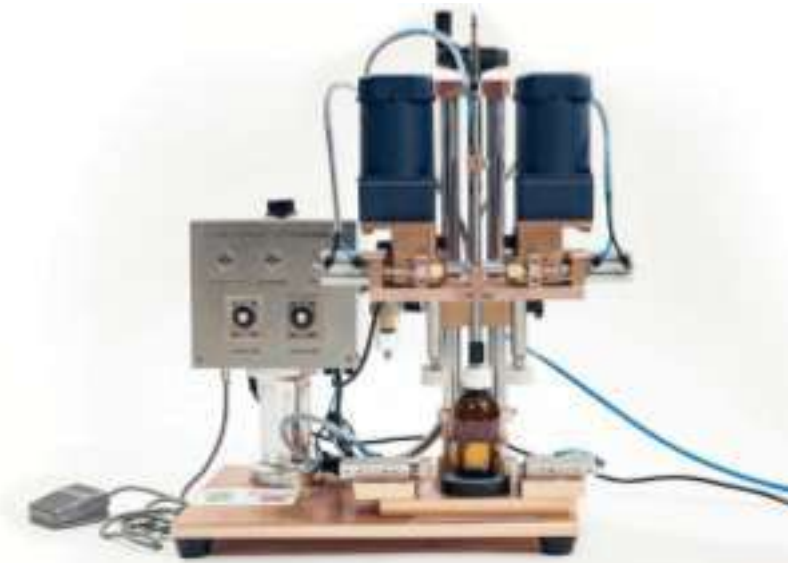

Semi Automatic Capping Machine

Watch the machine in action

Technical parameters

Model	Cap type	Output	Supply	Dimension (LxWxH)
DMC-CSA	twist-off caps, pressure caps and lids, pre-threaded caps (such as flip-top and childproof) dispenser, trigger	1500 pcs/h	Air and electricity	500x350x660mm