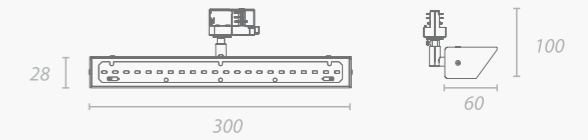

Flag

On specific surface hook for triple circuit rail adaptor...

On triple circuit rail adaptor...

On recessed hook...

On surface hook with spindle 100 mm for wall or ceiling...

Description :

Surface mounted LED spotlight.

Uses :

Supermarkets, shops, offices, etc....

Product informations :

LED driver included / Material : aluminium and steel

Dimensions :

Wattage, luminous flux and performance (standard light sources) :

	Flux	Wattage	Performance	Lamp life
3000°K	1280 Lm	8 W	160 Lm/W	50 000 hours L80 F10
4000°K	1336 Lm	8 W	167 Lm/W	50 000 hours L80 F10
5000°K	1359 Lm	8 W	170 Lm/W	50 000 hours L80 F10
6500°K	1337 Lm	8 W	167 Lm/W	50 000 hours L80 F10

Mountings :

Specific surface hook for triple circuit rail adaptor, recessed-hook, triple circuit rail adaptor or surface hook with spindle 100 mm for wall or ceiling

Finishes :

White (9016G) / Grey (9006G) / Black (9005G) / RAL colour chart