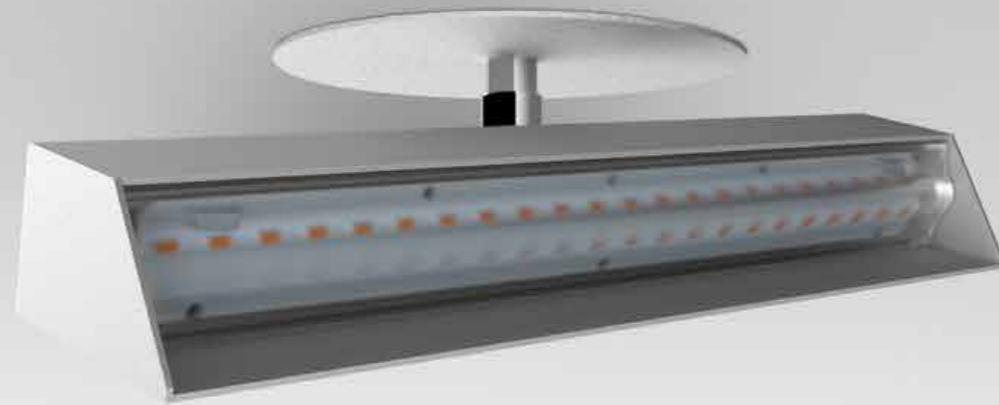

Flag

On specific surface hook for triple circuit rail adaptor...

On triple circuit rail adaptor...

On recessed hook...

On surface hook with spindle 100 mm for wall or ceiling...

Description :

Surface mounted LED spotlight.

Uses :

Supermarkets, shops, offices, etc....

Product informations :

LED driver included / Material : aluminium and steel

Dimensions :

Wattage, luminous flux and performance (standard light sources) :

	Flux	Wattage	Performance	Lamp life
3000°K	1280 Lm	8 W	160 Lm/W	50 000 hours L80 F10
4000°K	1336 Lm	8 W	167 Lm/W	50 000 hours L80 F10
5000°K	1359 Lm	8 W	170 Lm/W	50 000 hours L80 F10
6500°K	1337 Lm	8 W	167 Lm/W	50 000 hours L80 F10

Mountings :

Specific surface hook for triple circuit rail adaptor, recessed-hook, triple circuit rail adaptor or surface hook with spindle 100 mm for wall or ceiling

Finishes :

White (9016G) / Grey (9006G) / Black (9005G) / RAL colour chart

Light distribution curves :

(Ta < 35°C)

Not contractual document

Not contractual document

*Spotlights Flag mounted
on recessed hook.*