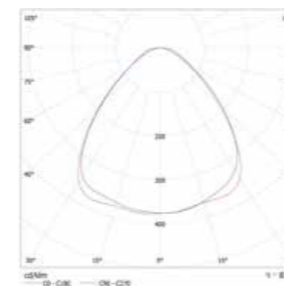

Light distribution curves :

(Ta < 35°C)

Not contractual document

Not contractual document