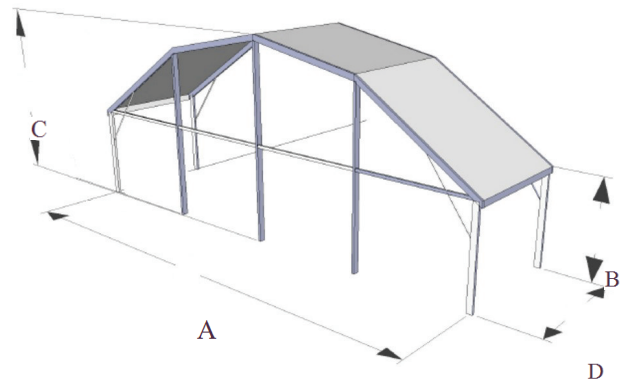

POLYGONAL

Our structure with polygonal roof shape are perfect as a storage lot thanks to its unique volume. We can realize widths up to 50,0 m and apex heights up to 14,0 m. The polygonal halls can be extended within the practical 5,0 m bay system and are very popular as production halls or warehouses. Large m² surfaces are delivered and installed in very short time.

(A) Width	Profile	(B) Eave height	(C) Apex height	(D) Bays
10,0 m	156 x 78	3,0 - 6,0 m	6,3 - 9,3 m	5,0 m
15,0 / 25,0 m	239 x 108 292 x 110	3,0 - 6,0 m	6,3 - 14,3 m	5,0 m
30,0 m	292 x 110 330 x 125	3,0 - 6,0 m	9,3 - 14,3 m	5,0 m
40,0 m	300 x 122 330 x 125	3,0 - 6,0 m	9,3 - 16,3 m	5,0 m
50,0 m	330 x 125	3,0 - 6,0 m	12,3 - 17,3 m	5,0 m