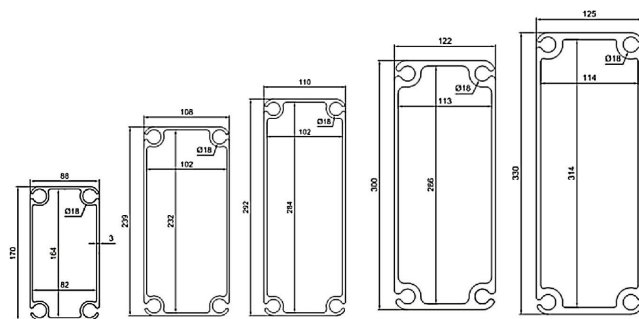

POLYGONAL

Our structure with polygonal roof shape are perfect as a storage lot thanks to its unique volume. We can realize widths up to 50,0 m and apex heights up to 14,0 m. The polygonal halls can be extended within the practical 5,0 m bay system and are very popular as production halls or warehouses. Large m² surfaces are delivered and installed in very short time.

(A) Width	Profile	(B) Eave height	(C) Apex height	(D) Bays
10,0 m	156 x 78	3,0 - 6,0 m	6,3 - 9,3 m	5,0 m
15,0 / 25,0 m	239 x 108 292 x 110	3,0 - 6,0 m	6,3 - 14,3 m	5,0 m
30,0 m	292 x 110 330 x 125	3,0 - 6,0 m	9,3 - 14,3 m	5,0 m
40,0 m	300 x 122 330 x 125	3,0 - 6,0 m	9,3 - 16,3 m	5,0 m
50,0 m	330 x 125	3,0 - 6,0 m	12,3 - 17,3 m	5,0 m