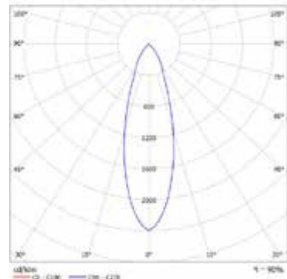

Light distribution curves :

Reflector RG15 :