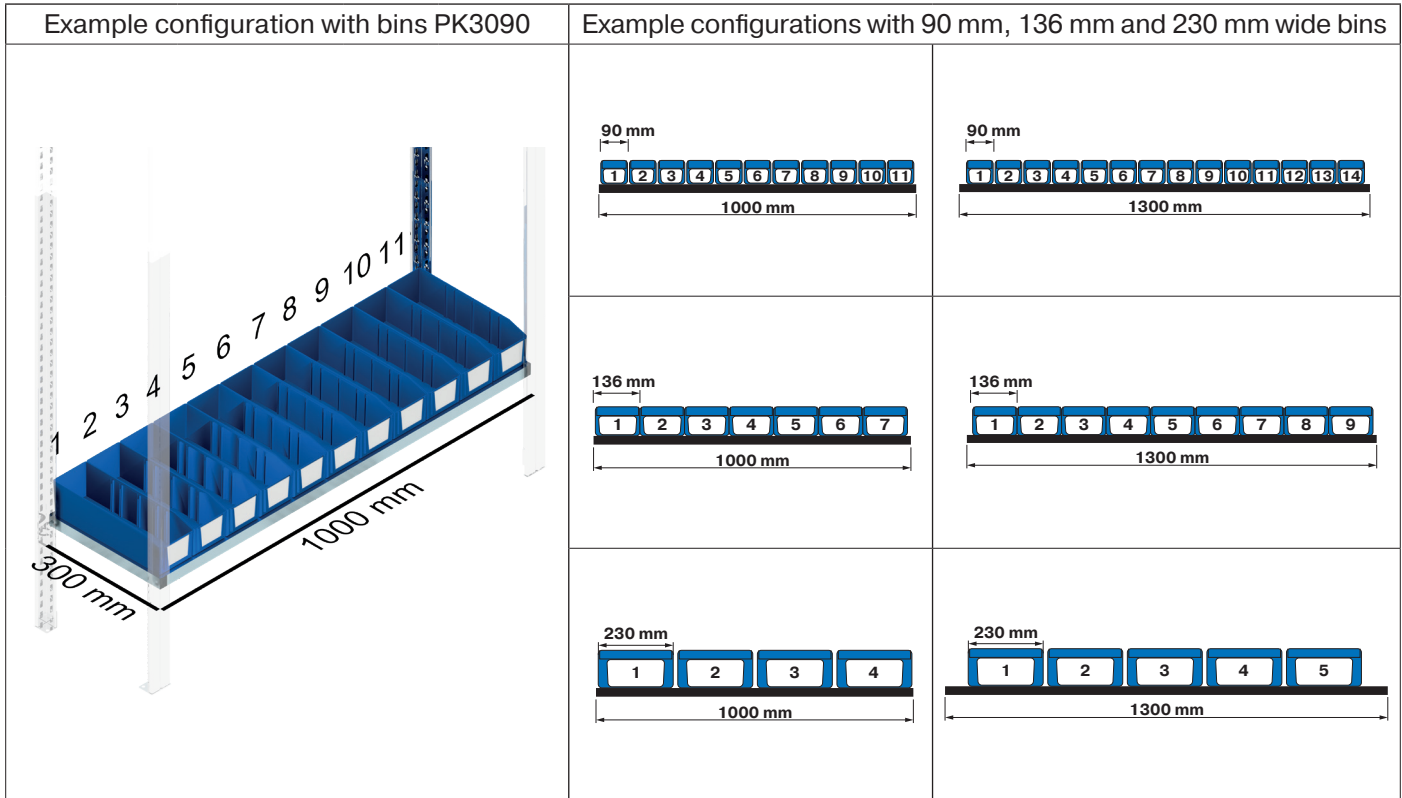

Storage and handling bins PK

Shelf depth mm	Bin type	Width mm	Height mm	Number of bins on a shelf length of 1000 mm	Number of bins on a shelf length of 1300 mm
300	PK3090	90	80	11	14
	PK3091	90	80	11	14
	PK3131	136	90	7	9
	PK3130	136	90	7	9
400	PK4130	136	90	7	9
	PK4131	136	90	7	9
500	PK351	230	115	4	5