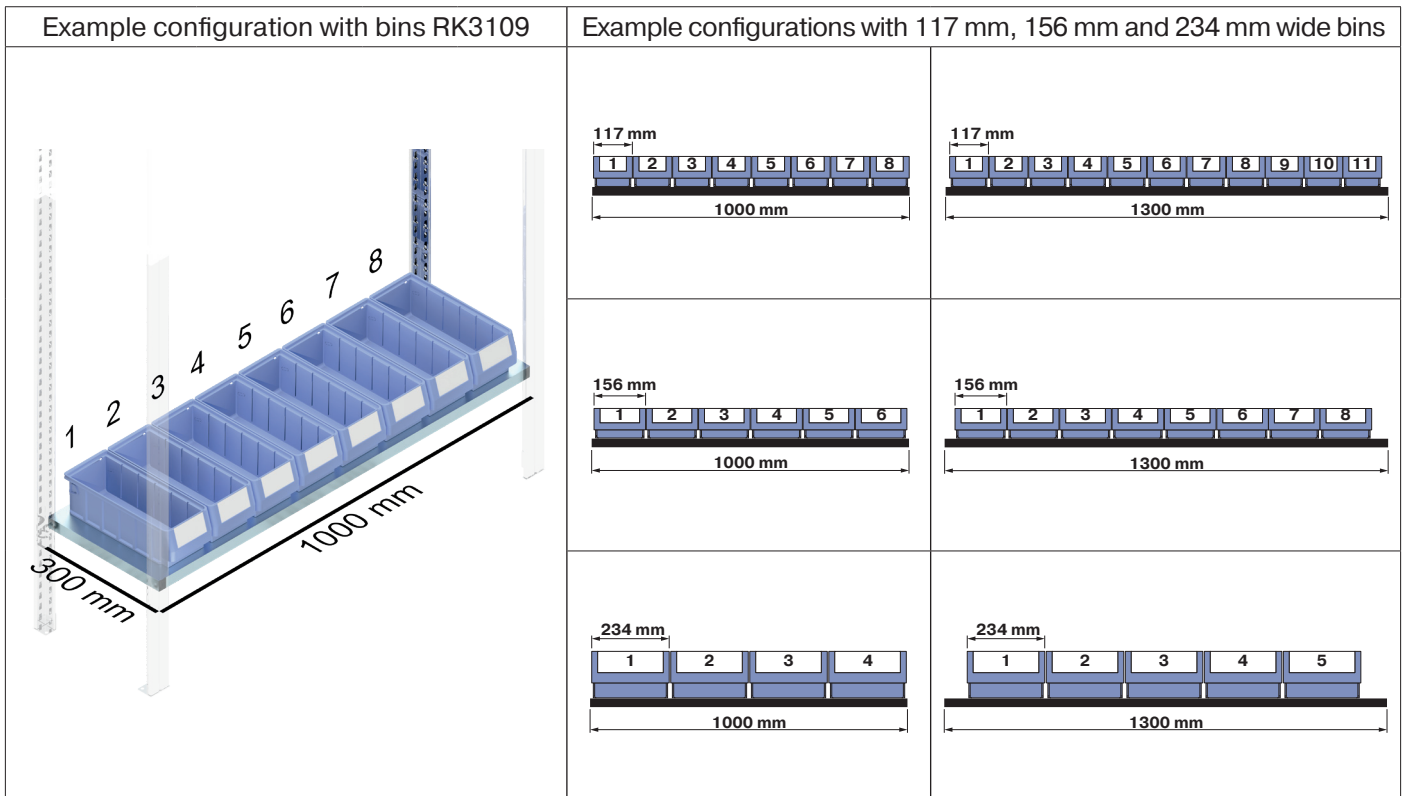

Storage and handling bins RK

Shelf depth mm	Bin type	Width mm	Height mm	Number of bins on a shelf length of 1000 mm	Number of bins on a shelf length of 1300 mm
300	RK3109	117	90	8	11
	RK3209	234	90	4	5
	RK31509	156	90	6	8
	RK3214	234	140	4	5
400	RK4108	117	80	8	11
	RK4109	117	90	8	11
	RK4208	234	80	4	5
	RK4209	234	90	4	5
	RK41509	156	90	6	8
	RK4214	234	140	4	5
500	RK5109	117	90	8	11
	RK5209	234	90	4	5
	RK51509	156	90	6	8
	RK5214	234	140	4	5
600	RK6109	117	90	8	11
	RK6209	234	90	4	5
	RK61509	156	90	6	8
	RK6214	234	140	4	5