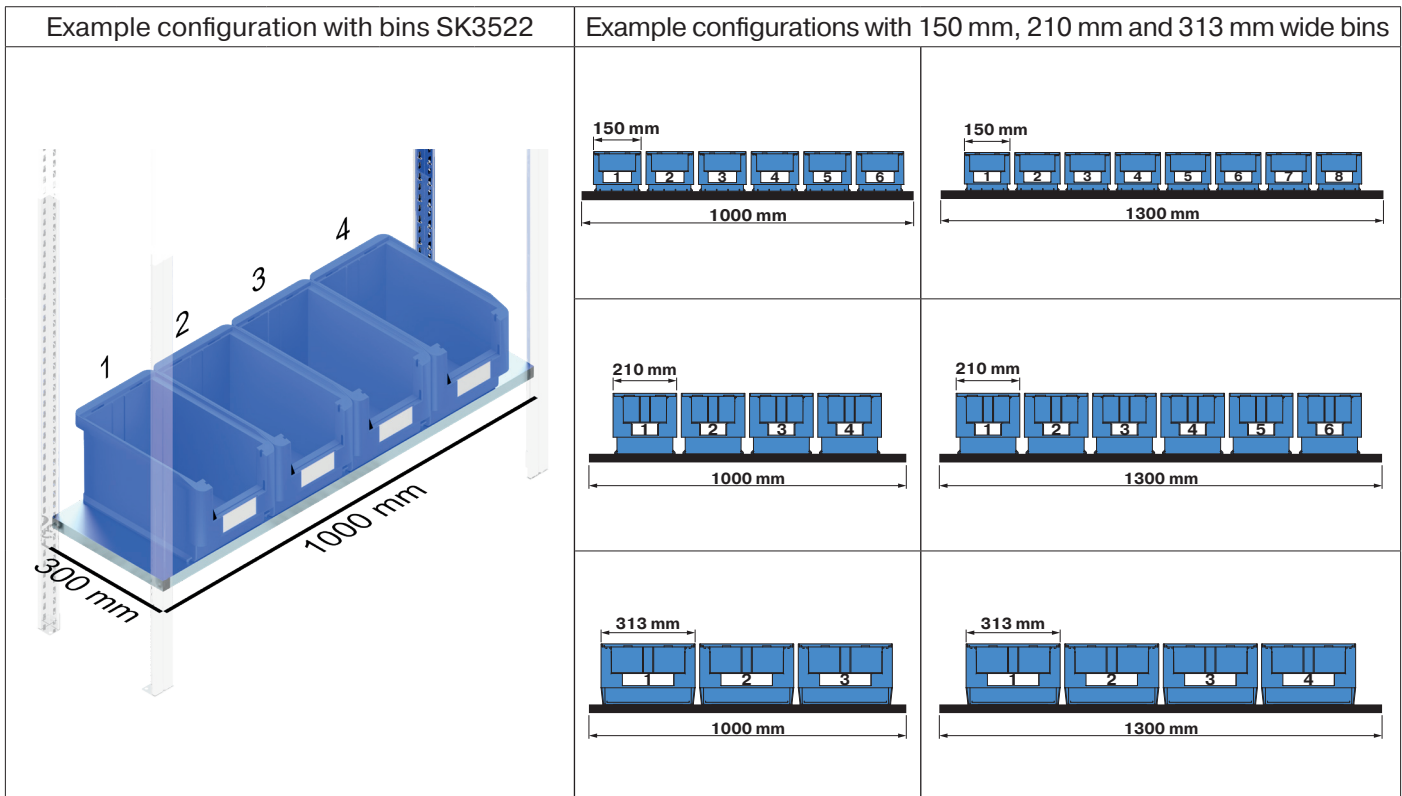

Storage and handling bins RK

Shelf depth mm	Bin type	Width mm	Height mm	Number of bins on a shelf length of 1000 mm	Number of bins on a shelf length of 1300 mm
300	RK3109	117	90	8	11
	RK3209	234	90	4	5
	RK31509	156	90	6	8
	RK3214	234	140	4	5
400	RK4108	117	80	8	11
	RK4109	117	90	8	11
	RK4208	234	80	4	5
	RK4209	234	90	4	5
	RK41509	156	90	6	8
	RK4214	234	140	4	5
500	RK5109	117	90	8	11
	RK5209	234	90	4	5
	RK51509	156	90	6	8
	RK5214	234	140	4	5
600	RK6109	117	90	8	11
	RK6209	234	90	4	5
	RK61509	156	90	6	8
	RK6214	234	140	4	5

C-item bins CTB

Shelf depth mm	Bin type	Width mm	Height mm	Number of bins on a shelf length of 1000 mm	Number of bins on a shelf length of 1300 mm
300	CTB31514	156	140	6	8
	CTB31514SFC	156	140	6	8
400	CTB41514	156	140	6	8
	CTB41514SFC	156	140	6	8

Storage and handling bins PK

Shelf depth mm	Bin type	Width mm	Height mm	Number of bins on a shelf length of 1000 mm	Number of bins on a shelf length of 1300 mm
300	PK3090	90	80	11	14
	PK3091	90	80	11	14
	PK3131	136	90	7	9
	PK3130	136	90	7	9
400	PK4130	136	90	7	9
	PK4131	136	90	7	9
500	PK351	230	115	4	5

Storage bins SK

Shelf depth mm	Bin type	Length mm	Width mm	Height mm	Number of bins on a shelf length of 1000 mm	Number of bins on a shelf length of 1300 mm
300	SK2311	230	150	125	6	8
300 & 400	SK3521	350	210	145	4	6
	SK3522	350	210	200	4	6
500	SK5031	500	313	145	3	4
	SK5032	500	313	200	3	4
	SK5033	500	313	300	3	4