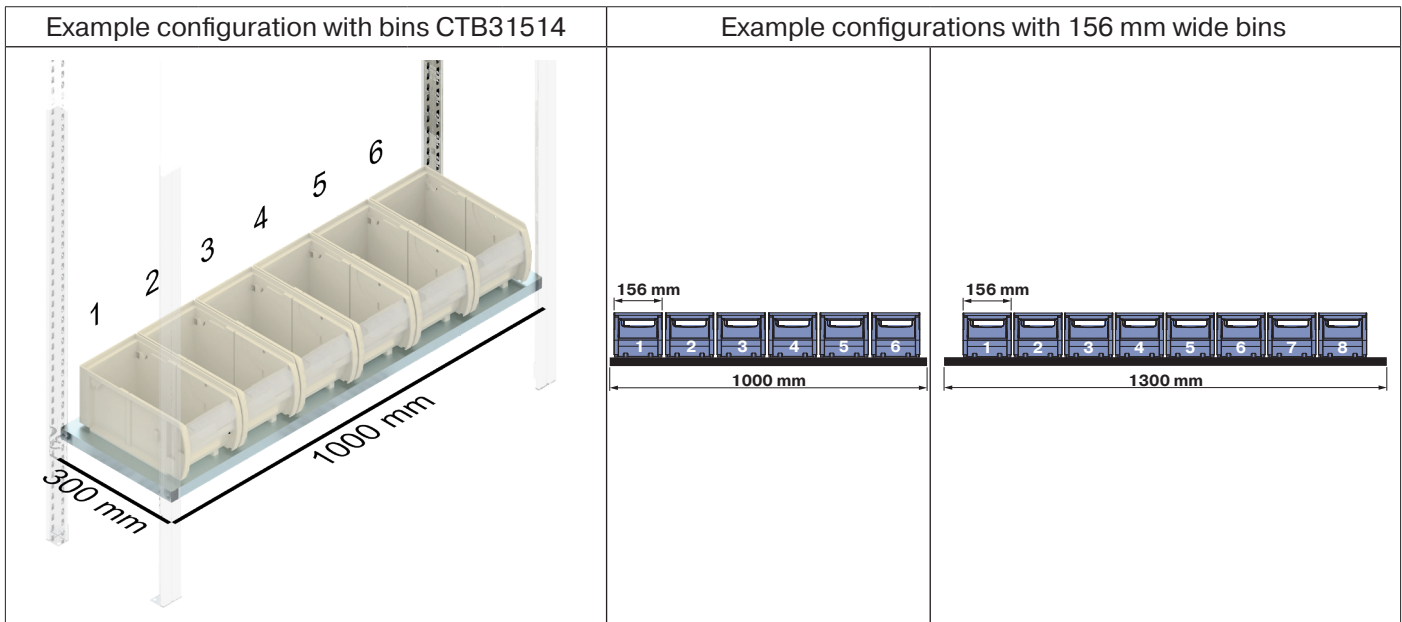

Storage and handling bins RK

Shelf depth mm	Bin type	Width mm	Height mm	Number of bins on a shelf length of 1000 mm	Number of bins on a shelf length of 1300 mm
300	RK3109	117	90	8	11
	RK3209	234	90	4	5
	RK31509	156	90	6	8
	RK3214	234	140	4	5
400	RK4108	117	80	8	11
	RK4109	117	90	8	11
	RK4208	234	80	4	5
	RK4209	234	90	4	5
	RK41509	156	90	6	8
	RK4214	234	140	4	5
500	RK5109	117	90	8	11
	RK5209	234	90	4	5
	RK51509	156	90	6	8
	RK5214	234	140	4	5
600	RK6109	117	90	8	11
	RK6209	234	90	4	5
	RK61509	156	90	6	8
	RK6214	234	140	4	5

C-item bins CTB

Shelf depth mm	Bin type	Width mm	Height mm	Number of bins on a shelf length of 1000 mm	Number of bins on a shelf length of 1300 mm
300	CTB31514	156	140	6	8
	CTB31514SFC	156	140	6	8
400	CTB41514	156	140	6	8
	CTB41514SFC	156	140	6	8