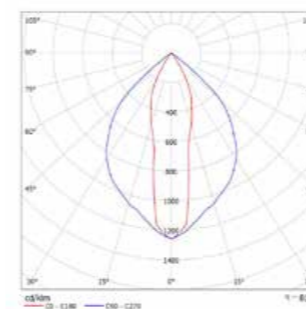

Light distribution curves :

(Ta < 35°C)

Not contractual document