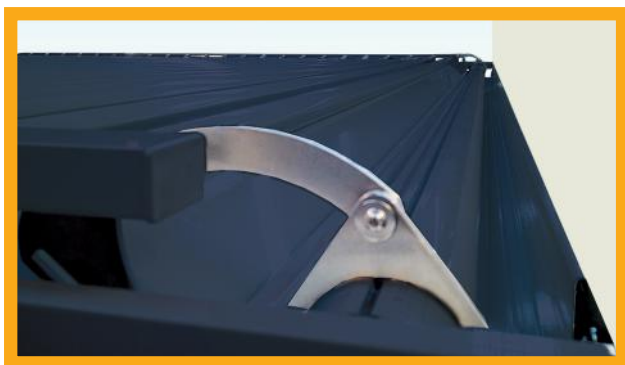

BRISE SOLEIL SUNBREAKER PERGOLA

Lucía

FINITIONS STANDARD STANDARD FINISHES

RAL 7016 ANTHRACITE
Laquage téflonné

RAL 7016
ANTHRACITE GREY
Textured finish

RAL 9010 blanc
Laquage brillant

RAL 9010 WHITE
Glossy finish

MIXTE / MIXED

Armature Lames
Frame Slats

Attention Autre RAL +18%
Other RAL colours: +18%

FERMETURE-ONLINE

Portails - Fenêtres - Volets - Pergolas - Portes