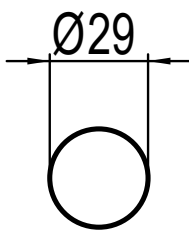

## Reference dimensions mm

## Ordering and options

Part Number	Description
6449 - 0056	Blue grip and 2 metres clear tube (suitable for 4mm spout options)
6449 - 0057	Blue grip and 2 metres black tube (suitable for 4mm spout options)