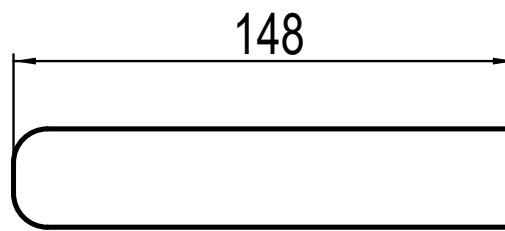

## Reference dimensions mm

## Ordering and options

Part Number	Description
6449 - 0056	Blue grip and 2 metres clear tube (suitable for 4mm spout options)
6449 - 0057	Blue grip and 2 metres black tube (suitable for 4mm spout options)