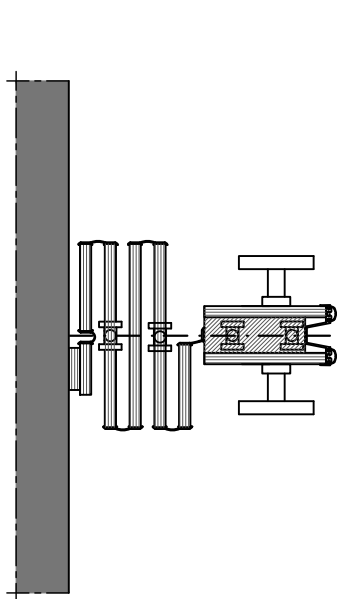

Standard

ESPERO

www.espero.eu
info@espero.eu
+31(0)416 338955

Type: Uno

Date: 01-2020

Drawing no: U.02