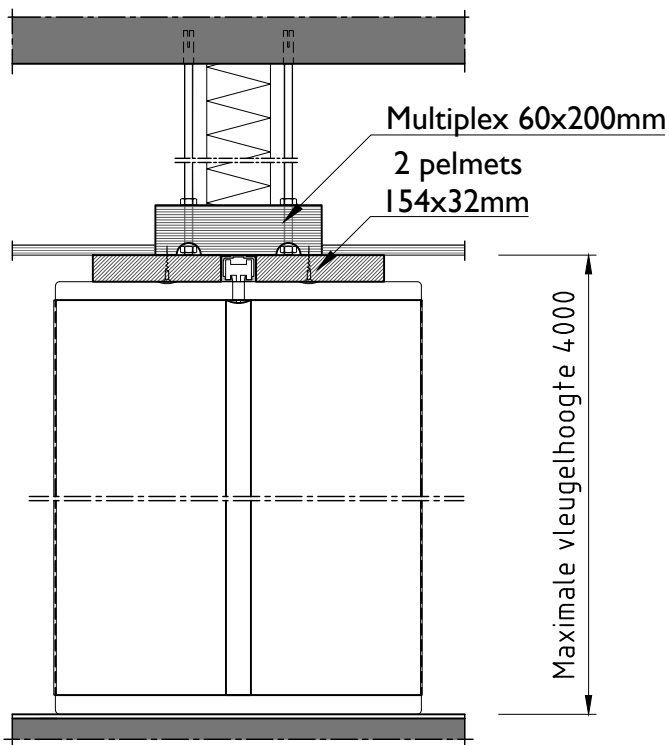

View Uno folding partition

Multiplex 18x200mm
(by others)

2 pelmets 100x32mm

Direct fitted

Multiplex 60x200mm

2 pelmets
100x32mm

Suspended installation

ESPERO

Type: Uno

Date: 01-2020

Drawing no: U.02

Duplo folding partition

Multiplex 18x200mm
(by others)
2 pelmets
154x32mm

Direct fitted

Suspended installation
with sound baffle

ESPERO

Type: Duplo

Date: 01-2020

Drawing no: D.02