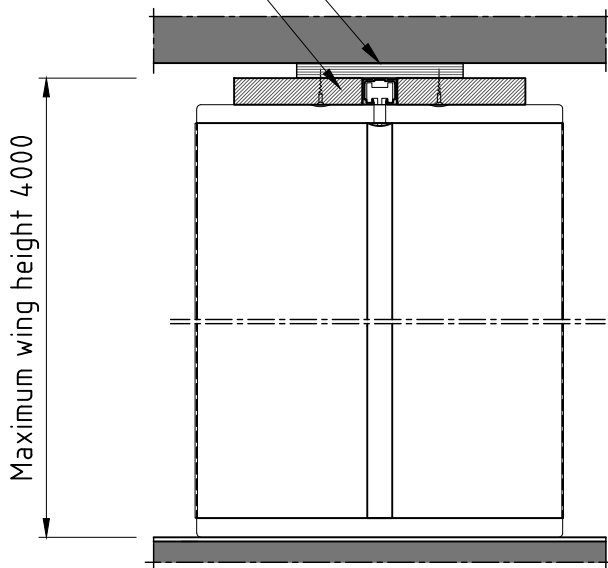

Type: Uno

Date: 01-2020

Drawing no: U.02

Duplo folding partition

Multiplex 18x200mm
(by others)
2 pelmets
154x32mm

Direct fitted

Suspended installation
with sound baffle

ESPERO

Type: Duplo

Date: 01-2020

Drawing no: D.02