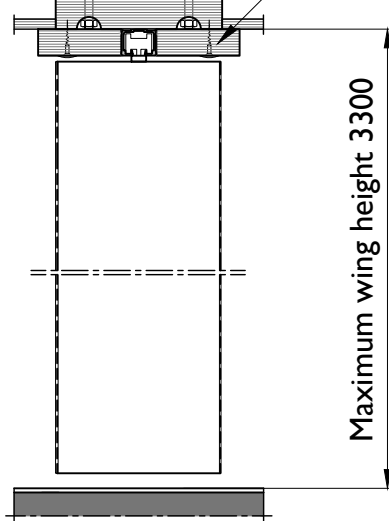

View Uno folding partition

Multiplex 18x200mm
(by others)

2 pelmets 100x32mm

Direct fitted

Multiplex 60x200mm

2 pelmets
100x32mm

Suspended installation

ESPERO

Type: Uno

Date: 01-2020

Drawing no: U.02

Duplo folding partition

Multiplex 18x200mm
(by others)
2 pelmets
154x32mm

Direct fitted

Suspended installation
with sound baffle

ESPERO

Type: Duplo

Date: 01-2020

Drawing no: D.02