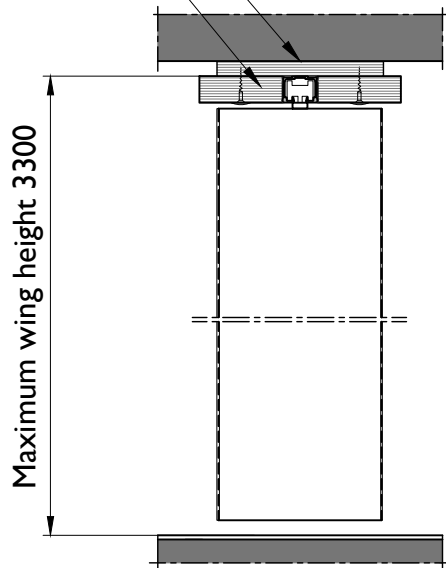

View Uno folding partition

Multiplex 18x200mm
(by others)

2 pelmets 100x32mm

Direct fitted

Multiplex 60x200mm

2 pelmets
100x32mm

Suspended installation

ESPERO

Type: Uno

Date: 01-2020

Drawing no: U.02

Duplo folding partition

Multiplex 18x200mm
(by others)
2 pelmets
154x32mm

Direct fitted

Suspended installation
with sound baffle

ESPERO

Type: Duplo

Date: 01-2020

Drawing no: D.02