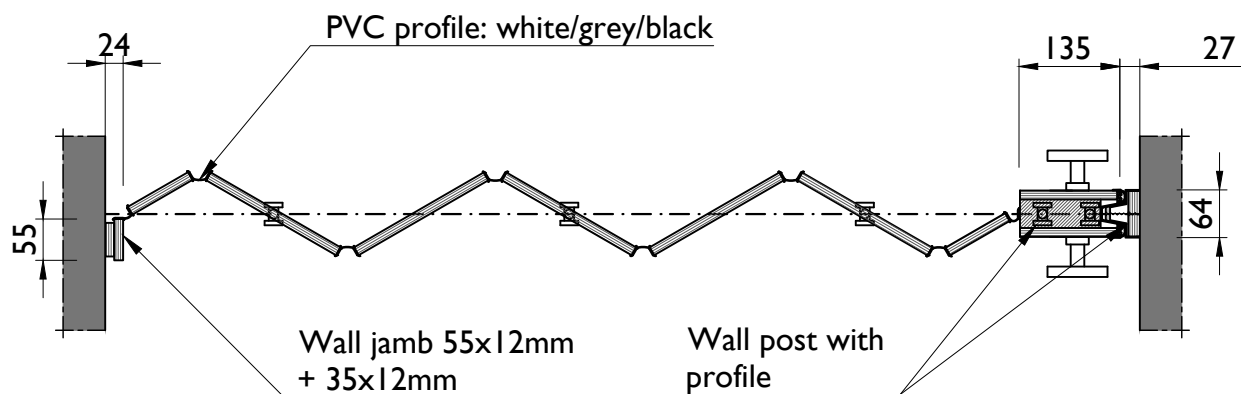

Standard

ESPERO

www.espero.eu
info@espero.eu
+31(0)416 338955

Type: Uno

Date: 01-2020

Drawing no: U.02