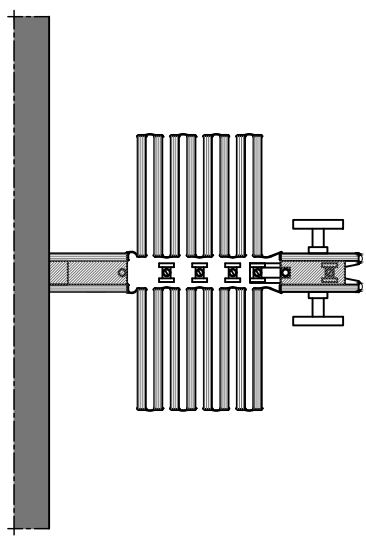

Type: Uno

Date: 01-2020

Drawing no: U.02

Duplo folding partition

Multiplex 18x200mm
(by others)
2 pelmets
154x32mm

Direct fitted

Suspended installation
with sound baffle

ESPERO

www.espero.eu
info@espero.eu
+31(0)416 338955

Type: Duplo

Date: 01-2020

Drawing no: D.01

Standard

Option: Duplo with niche board

ESPERO

www.espero.eu
 info@espero.eu
 +31(0)416 338955

Type: Duplo

Date: 01-2020

Drawing no: D.02