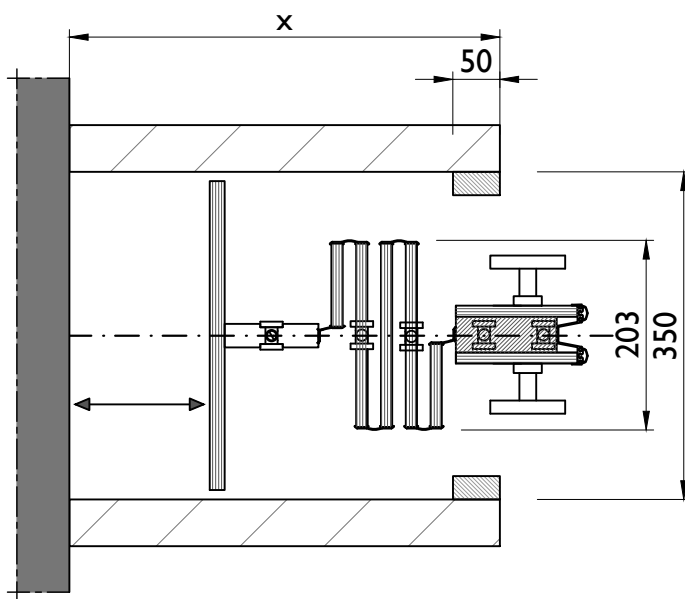

Option: Uno with niche board

ESPERO

www.espero.eu
info@espero.eu
+31(0)416 338955

Type: Uno

Date: 01-2020

Drawing no: U.02