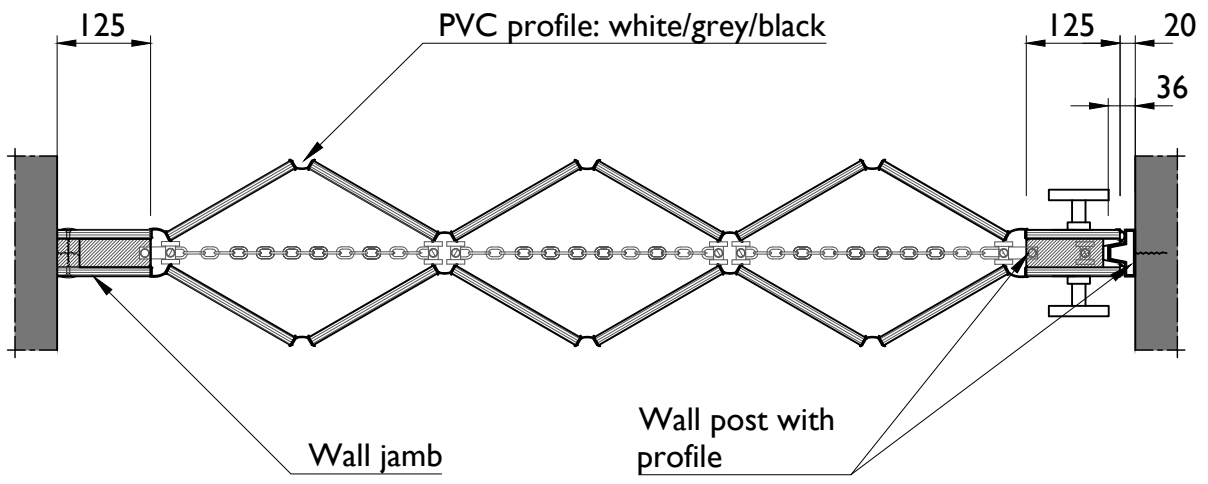

Standard

ESPERO

www.espero.eu
info@espero.eu
+31(0)416 338955

Type: Duplo

Date: 01-2020

Drawing no: D.02