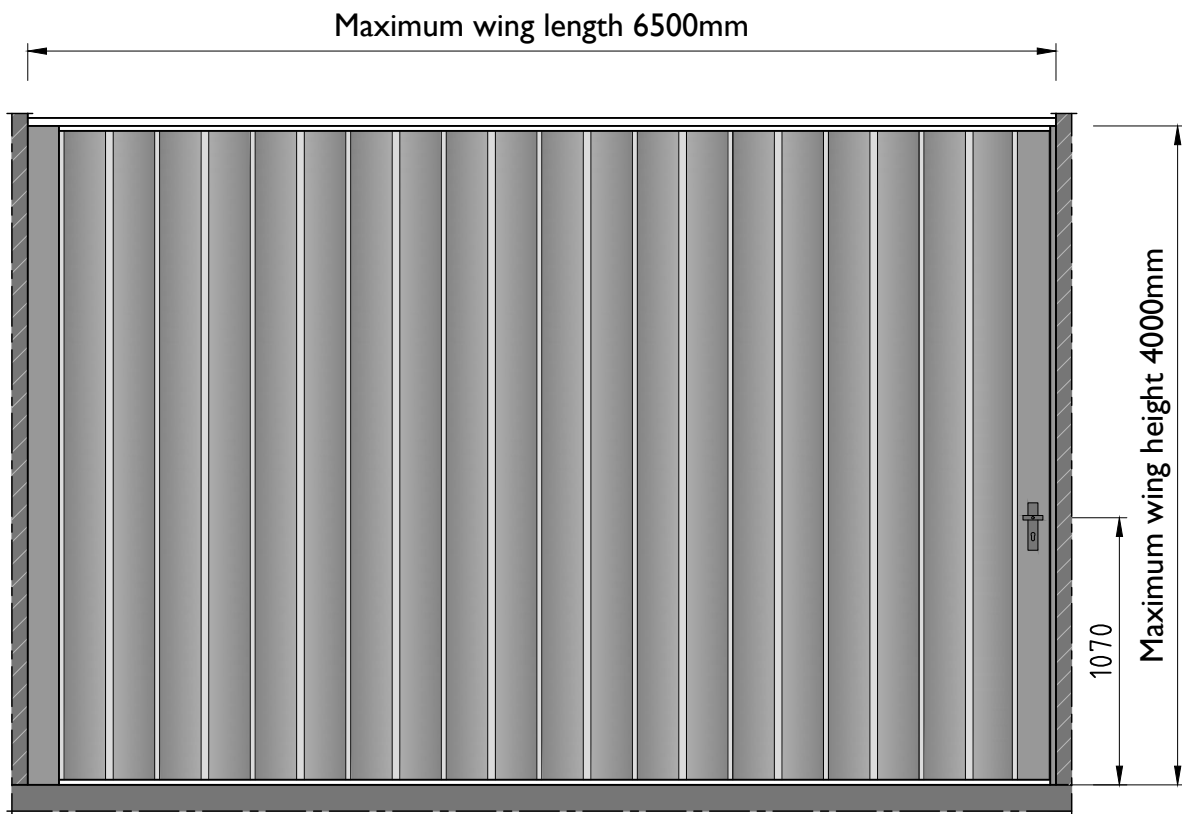

View Uno folding partition

Multiplex 18x200mm
(by others)

2 pelmets 100x32mm

Direct fitted

Multiplex 60x200mm

2 pelmets
100x32mm

Suspended installation

ESPERO

Type: Uno

Date: 01-2020

Drawing no: U.02

Duplo folding partition

Multiplex 18x200mm
(by others)
2 pelmets
154x32mm

Direct fitted

Suspended installation
with sound baffle

ESPERO

Type: Duplo

Date: 01-2020

Drawing no: D.02