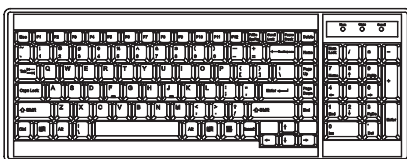

Keyboard

Ge G keyboard integrated with touchpad

Supporting layouts

America					
	United States				
EMEA					
	United Kingdom	Germany	France	Spain	Norway
	Italy	Russia	Switzerland	Netherlands	Portugal
Asia					
	China	Japan	Korea	Arabia	Turkey