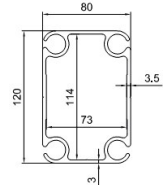

Width from 2 to 25m

Infinite length

All sizes of profile

Keder profile 120 x 80mm

TECHNICAL DESCRIPTION							
Model	CS2	CS 4	CS 5	CS 6	CS 7	CS 8	CS 10
A (m)	2.00	4.00	5.00	6.00	7.00	8.00	10.00
B (m)	5.00						
C (m)	-	-	-	-	1.00 / 5.00 / 1.00	4.00	5.00
D (m)	3.00						
E (m)		3.89	4.06	4.27	4.50	4.75	5.20
Profile	120 x 80 mm						
Roof angle	24°						
Wind load	100 km/h						
Snow load	10 kg/sqm						

ClearSpan

ClearSpan

Keder profile 170 x 88mm and 239 x 108mm

TECHNICAL DESCRIPTION

Model	CS 12	CS 15	CS 20	CS 25
A (m)	12.00	15.00	20.00	25.00
B (m)	5.00			
C (m)	6.00	5.00	5.00	5.00
D (m)	3.00		4.00	
E (m)	5.60	6.40	7.20	8.10
Profile	170 x 88 mm		239 x 108 mm	
Roof angle	18 °			
Wind load	100 km/h			
Snow load	10 kg/sqm			