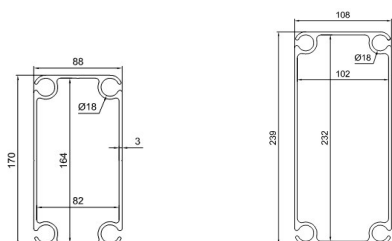

Width from 2 to 25m

Infinite length

All sizes of profile

Keder profile 120 x 80mm

TECHNICAL DESCRIPTION							
Model	CS2	CS 4	CS 5	CS 6	CS 7	CS 8	CS 10
A (m)	2.00	4.00	5.00	6.00	7.00	8.00	10.00
B (m)	5.00						
C (m)	-	-	-	-	1.00 / 5.00 / 1.00	4.00	5.00
D (m)	3.00						
E (m)		3.89	4.06	4.27	4.50	4.75	5.20
Profile	120 x 80 mm						
Roof angle	24°						
Wind load	100 km/h						
Snow load	10 kg/sqm						

ClearSpan

ClearSpan

Keder profile 170 x 88mm and 239 x 108mm

TECHNICAL DESCRIPTION

Model	CS 12	CS 15	CS 20	CS 25
A (m)	12.00	15.00	20.00	25.00
B (m)	5.00			
C (m)	6.00	5.00	5.00	5.00
D (m)	3.00		4.00	
E (m)	5.60	6.40	7.20	8.10
Profile	170 x 88 mm		239 x 108 mm	
Roof angle	18 °			
Wind load	100 km/h			
Snow load	10 kg/sqm			