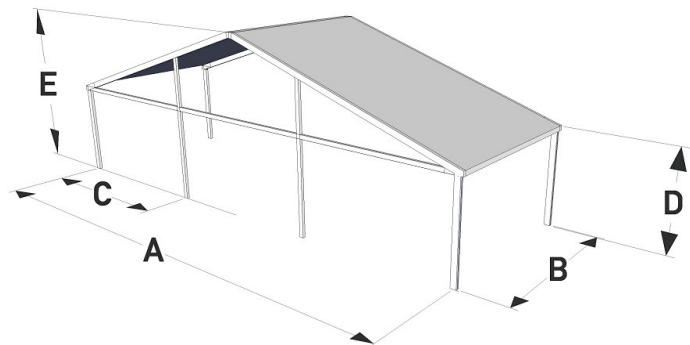

Width from 2 to 25m

Infinite length

All sizes of profile

Keder profile 120 x 80mm

TECHNICAL DESCRIPTION							
Model	CS2	CS 4	CS 5	CS 6	CS 7	CS 8	CS 10
A (m)	2.00	4.00	5.00	6.00	7.00	8.00	10.00
B (m)	5.00						
C (m)	-	-	-	-	1.00 / 5.00 / 1.00	4.00	5.00
D (m)	3.00						
E (m)		3.89	4.06	4.27	4.50	4.75	5.20
Profile	120 x 80 mm						
Roof angle	24°						
Wind load	100 km/h						
Snow load	10 kg/sqm						

ClearSpan

ClearSpan

Keder profile 170 x 88mm and 239 x 108mm

TECHNICAL DESCRIPTION

Model	CS 12	CS 15	CS 20	CS 25
A (m)	12.00	15.00	20.00	25.00
B (m)	5.00			
C (m)	6.00	5.00	5.00	5.00
D (m)	3.00		4.00	
E (m)	5.60	6.40	7.20	8.10
Profile	170 x 88 mm		239 x 108 mm	
Roof angle	18 °			
Wind load	100 km/h			
Snow load	10 kg/sqm			