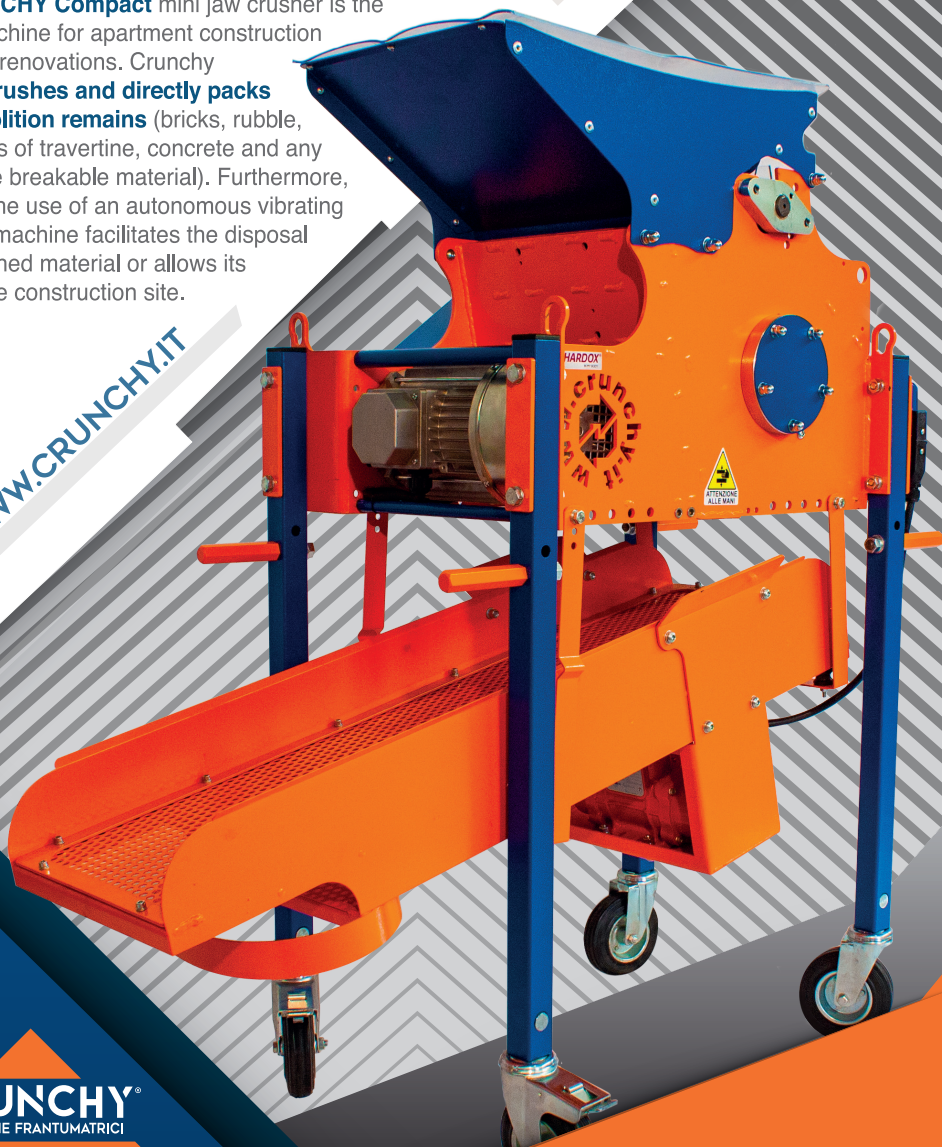

## CRUNCHY COMPACT

The **CRUNCHY Compact** mini jaw crusher is the perfect machine for apartment construction works and renovations. Crunchy compact **crushes and directly packs light demolition remains** (bricks, rubble, tiles, pieces of travertine, concrete and any other brittle breakable material). Furthermore, thanks to the use of an autonomous vibrating sieve, the machine facilitates the disposal of the crushed material or allows its reuse in the construction site.

[WWW.CRUNCHY.IT](http://WWW.CRUNCHY.IT)

**CRUNCHY**<sup>®</sup>  
MACCHINE FRANTUMATRICI

ENTIRELY  
MADE  
IN ITALY

**HARDOX**<sup>®</sup>  
IN MY BODY

COMPLIANT  
PRODUCT

BASIC MODEL

WITH VIBRATING SCREEN

WITH HEAVY-DUTY FRAME

## CRUNCHY COMPACT

Principle of Operation:

Power Supply:

Engines:

Engine power:

Hopper inlet Dimensions:

Crushing chamber inlet size:

Machine dimensions

Jaw Crusher

230 V - 50 Hz single phase

single-phase or three-phase with inverter

2,2 kW (2,4 kW for internal combustion engine version)

320 x 500 mm

308 x 135 mm

490 x 690 x 1000 mm

120 - 145 kg