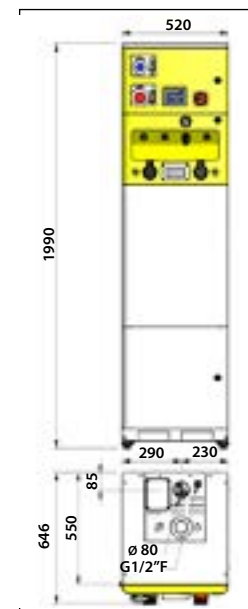

CODE	Hp	Kw	r.p.m.	V	Hz	Amp	in/out Ø	mbar	m³/h	dB	Cont It.	% Filtr	Filter m²	Kg	Auto Clean	VLP	Telecontrol
TURBOX-2-TD	2	1,5	2890	400	50	3,2	60	200	212	72	18	99	1,4	160	√	√	-
TURBOX-3-TD	3	2,2	2890	400	50	6	60	200	300	72	18	99	1,4	175	√	√	-
TURBOX-2T-TD	2	1,5	2890	400	50	3,2	60	200	212	72	18	99	1,4	161	√	√	√
TURBOX-3T-TD	3	2,2	2890	400	50	6	60	200	300	72	18	99	1,4	176	√	√	√

Ricambi - Spare parts - Pièces de rechange - Ersatzteile - Piezas de repuesto

CODE	IMAGE	DESCRIZIONE - DESCRIPTION - DESCRIPTION - BESCHREIBUNG - DESCRIPCIÓN
TURBOX-BAG		Confezione da 20 Sacchetti raccogli polvere -Pack of 20 bags collect dust - Lot de 20 sacs recueillir de la poussière - Packung mit 20 Beutel zu sammeln Staub - Paquete de 20 bolsas de recoger el polvo
214.01.016.0		Cartuccia filtrante H370, Ø218 in poliestere alluminato antistatico per TURBOX-3 (3 Hp) - Filter cartridge H370, Ø218 aluminized polyester antistatic TURBOX-3 (3 Hp) - La cartouche du filtre H370, Ø218 polyester aluminisé antistatique TURBOX-3 (3 Hp) - Filterpatrone H370, Ø218 aluminisiertem Polyester antistatisch TURBOX-3 (3 Hp) - Filtro cartucho H370, Ø218 poliéster aluminizado antiestático TURBOX-3 (3 Hp)