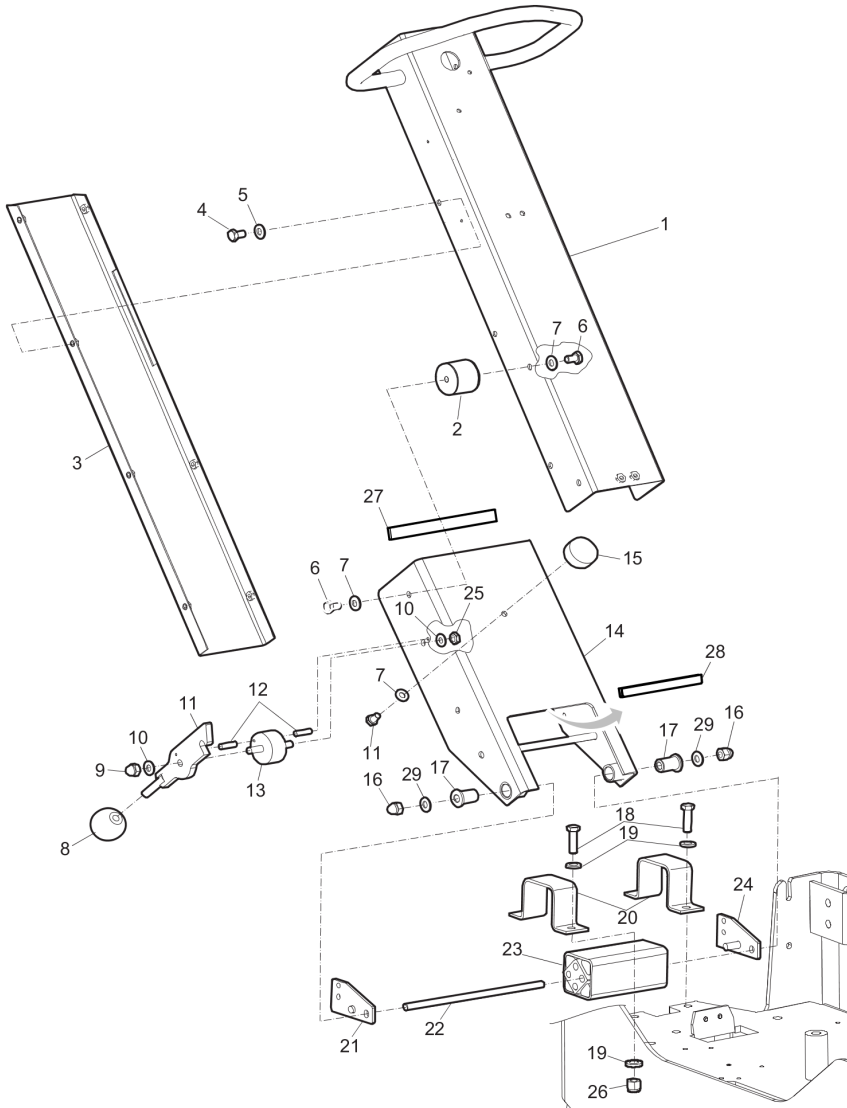

Spare parts list Handle

Refer to the Parts Online web page for most up-to-date information. The printed information might be outdated.

Item	Part No.	Name	Qty	L
1	594175501	Handle	1	
2	594153001	Shock absorber	4	
3	594427301	Cover	1	
4	595054001	Hexagon screw	8	
5	595066601	Washer, 8.4x 6x1.5 mm 300HV	8	
6	595055101	Screw M10x16	9	
7	594747401	Washer	9	
8	594333601	Ball knob M12, D= 50mm	1	
9	594501401	Nut	1	
10	594747401	Washer	2	
11	594347101	Hook	1	
12	595030801	Spirol pin	2	
13	594333901	Shock absorber	1	
14	594152501	Handle bracket	1	
15	594336801	Rubber stop	1	
16	595060001	Nut, M12	2	
17	594153501	Bushing	2	
18	594119101	Screw DIN933	4	
19	595067901	Plain washer 13x24x4 mm	8	
20	594153601	Clamp	2	
21	594153301	Retainer, right	1	
22	594153101	Stud	1	
23	594153201	Shock absorber	1	
24	594153401	Retainer, left	1	
25	595059501	Hex. nut	1	
26	595112701	Lock nut	4	
27	595069501	Rubber strip	1	
28	595064801	Edge trim	1	
29	595118901	Lock washer	12	

Refer to the Parts Online web page for most up-to-date information. The printed information might be outdated.