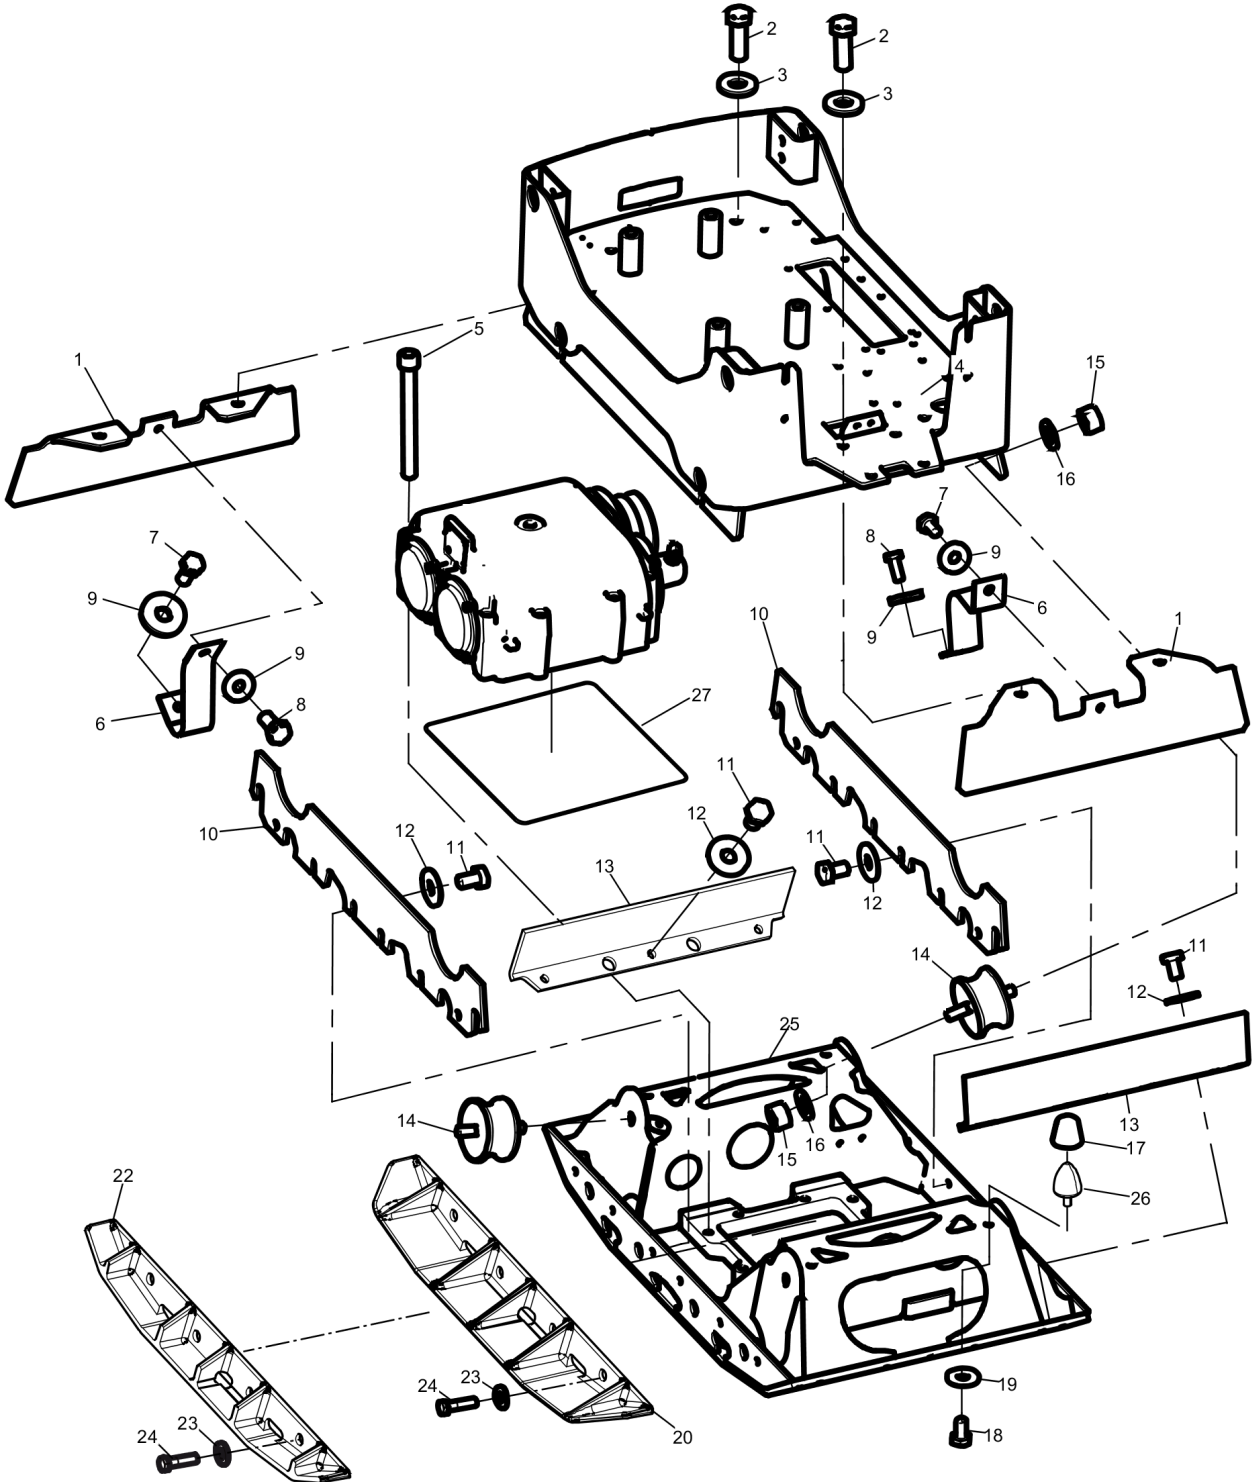

Spare parts list Ground plate installation

Refer to the Parts Online web page for most up-to-date information. The printed information might be outdated.

Item	Part No.	Name	Qty	L
1	594756801	Cover	2	
2	595110301	Hex. head screw	4	
3	595066501	Steel Plain Washer	4	
4	594756701	Engine plate	1	
5	595034901	Hexagon socket head cap screw	10	
6	967916501	Strap	2	
7	-	Screw M6 x 20 mm 8.8 A2K	2	
8	595345201	Hex. head screw	2	
9	594124001	Washer, 13x36x6 mm, 0.51x1.42x0.24 ". 300HV	4	
10	594182101	Cover	2	
11	595344601	Hexagon bolt	18	
12	594123501	Washer	18	
13	595127201	Cover	2	
14	594187001	Shock absorber	4	
15	595035801	Hexagon nut	8	
16	595036701	Plain washer	8	
17	594185101	Rubber stop	4	
18	595063601	Screw	4	
19	595189201	Washer, 21 x 45 mm	4	
20	594188701	Extension plate, 150 mm	2	
22	595128701	Extension plate, 75 mm	2	
23	594119401	Screw DIN933	8	
24	594124301	Steel plain washer 21x36x6	8	
25	594182001	Frame	1	
26	594173301	Rubber buffer	1	
27	594759901	O-ring	1