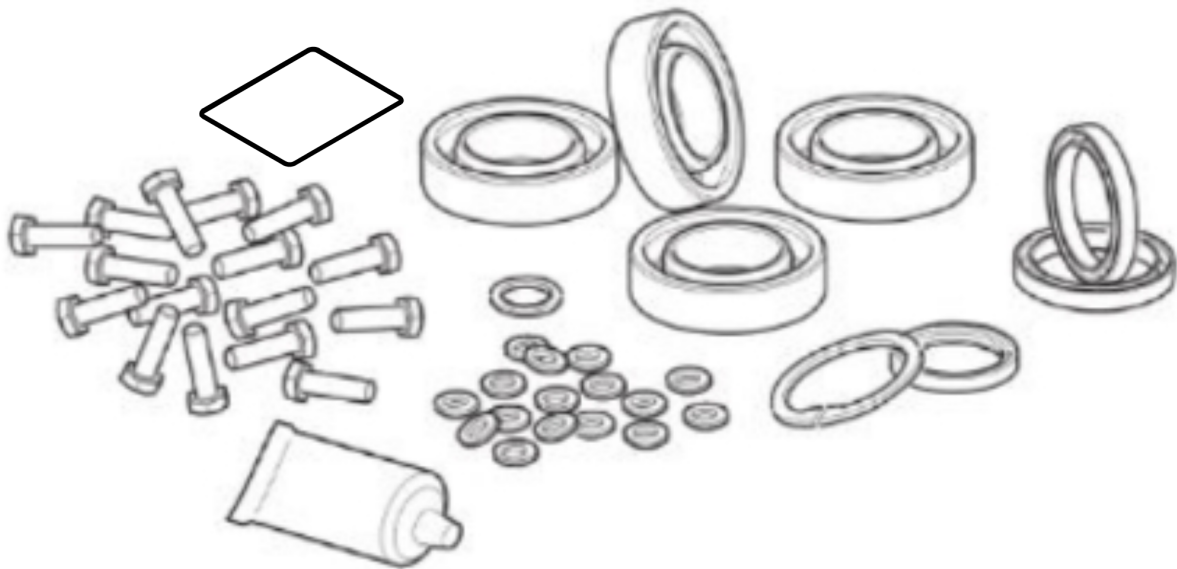

Service, repair and wear part kits Eccentric element repair kit

Item	Part No.	Name	Qty	L
-	595390201	Eccentric element repair kit	1	
1	594184201	Radial lip-type seal	1	
2	594183401	Bearing	4	
3	594547601	Ball bearing	2	
4	595037401	Retaining ring	1	
5	595036401	Washer DIN9021	8	
6	594124601	Lock washer	16	
7	595287401	Hex socket screw	16	
8	595349401	Hex. sock. screw various head	8	
9	594759901	O-ring	1