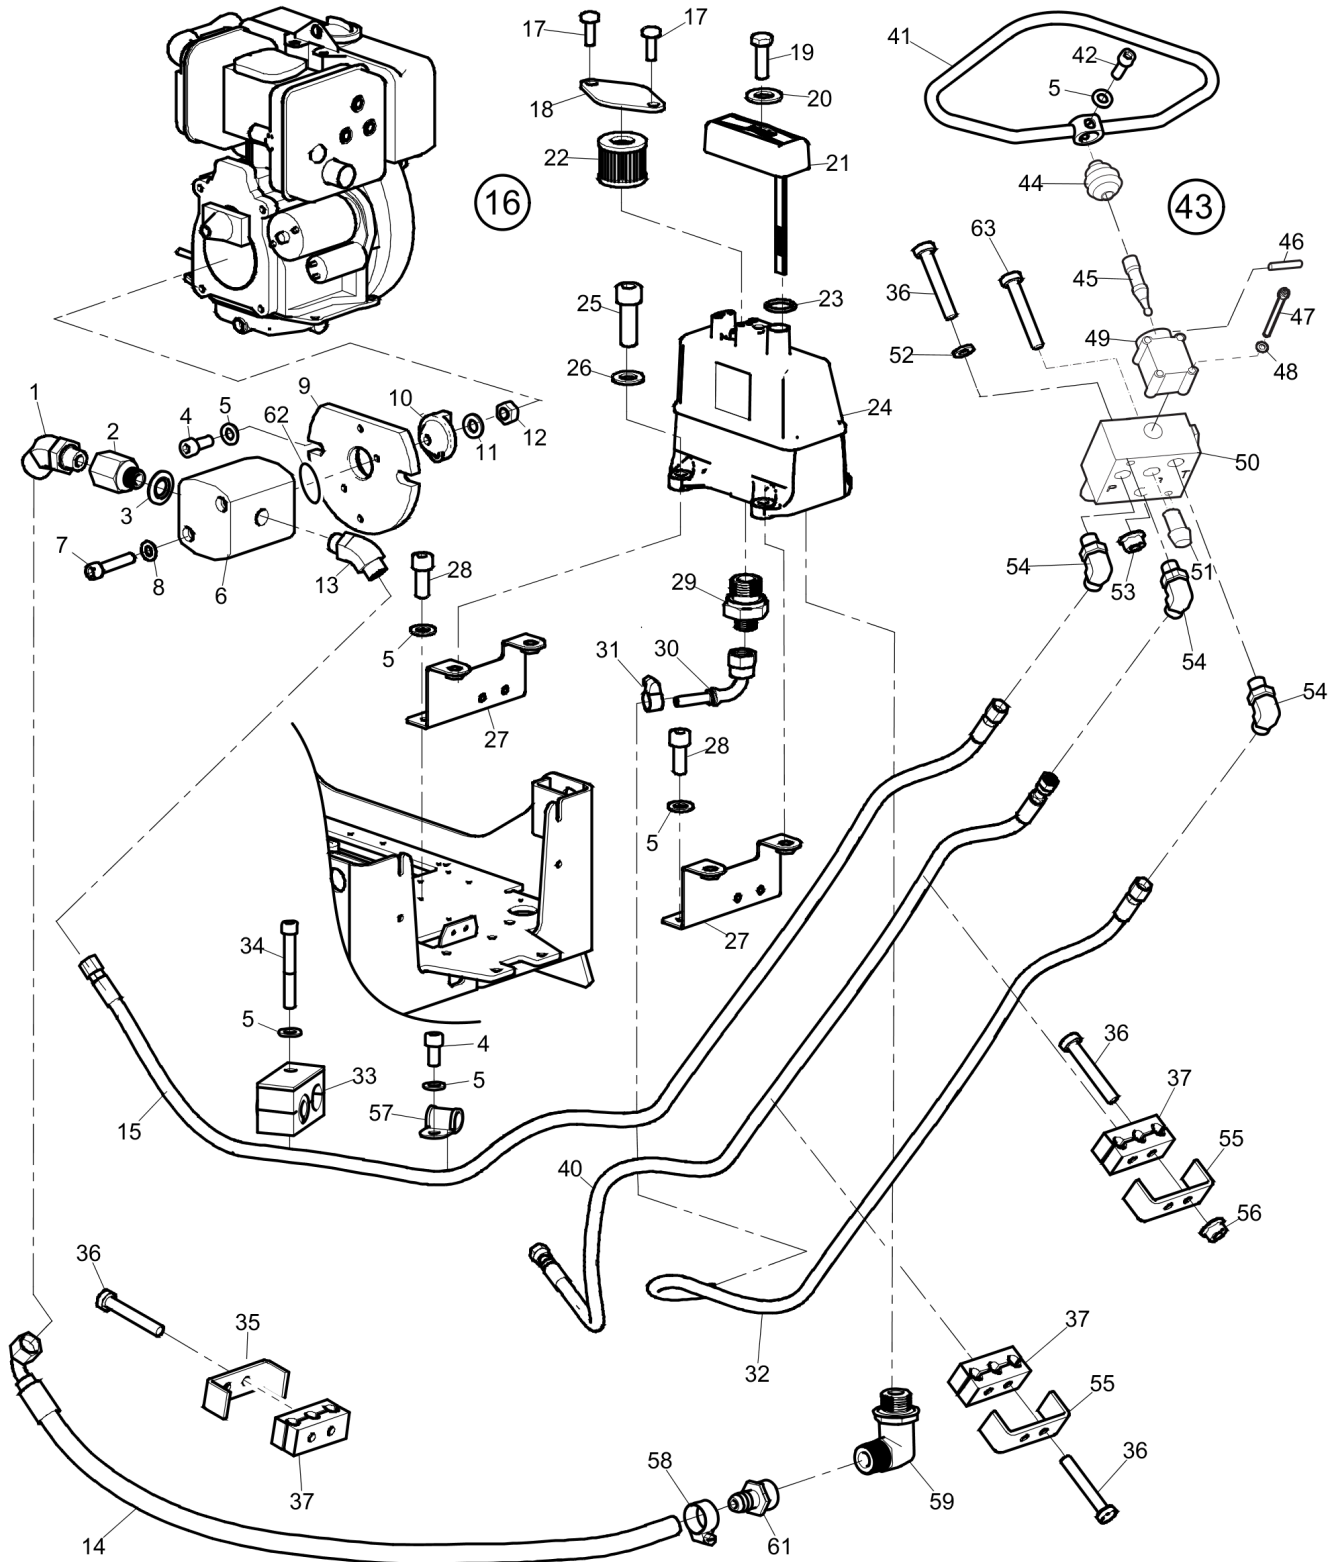

Spare parts list Hydraulic system

Refer to the Parts Online web page for most up-to-date information. The printed information might be outdated.

Item	Part No.	Name	Qty	L
1	595117001	Elbow	1	
2	594219601	Connection	1	
3	595354701	Seal washer	1	
4	595348301	Screw	3	
5	595036601	Washer DIN125	9	
6	594186301	Hydraulic pump	1	
7	595347701	Hexagon socket head cap screw	2	
8	594123801	Plain washer	2	
9	595128001	Adapter	1	
10	594184601	Coupling	1	
11	595036501	Plain washer	2	
12	595287501	Hexagon nut	1	
13	594520101	Elbow 45, O-ring	1	
14	594185801	Hydraulic hose	1	
15	594186001	Hydraulic hose	1	
16	594426301	Hydraulic oil tank, complete	1	
17	594838801	Screw, K50 x 12 mm Type KX-PT	2	
18	594445401	Holder	1	
19	595465901	Screw, M8x25 mm 8.8 A2K	1	
20	595066601	Washer, 8.4x 6x1.5 mm 300HV	1	
21	594443101	Cover with oil dipstick	1	
22	594445501	Air filter	1	
23	595047301	O-ring	1	
24	-	Oil tank	1	
25	594120701	Hex sock. screw	4	
26	594747401	Washer	4	
27	595367201	Bracket	2	
28	595034401	Hex. head screw	4	
29	595116401	Connection	1	
30	594127601	Hose connection	1	
31	595160701	Hose clamp	1	
32	594181301	Hydraulic hose	1	
33	594455201	Hose holder	1	
34	594120401	Screw DIN912	1	
35	594147401	Bracket	1	
36	595055801	Screw M6-1x50 8,8	8	
37	594324001	Rubber block	3	
40	594181101	Hydraulic hose	1	

Refer to the Parts Online web page for most up-to-date information. The printed information might be outdated.