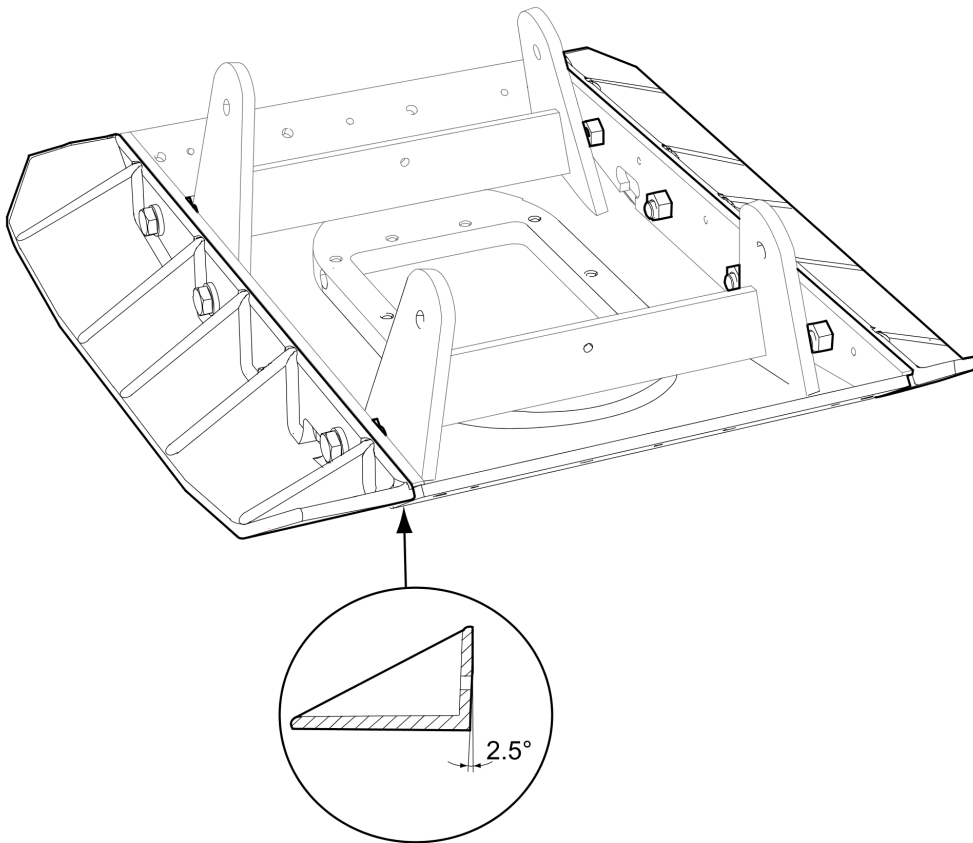

Service, repair and wear part kits Slanted extension plate kit 2 x 150 mm (2 x 5.90 in.)

Item	Part No.	Name	Qty	L
1	595463301	Slanted extension plate kit 2 x 150 mm (2 x 5.90 in.)	1	
2	-	Extension plate, 150 mm, 5.90 in., Slanted 2.5°	2	
3	-	Screw, M20 x 50 mm 8.8 A9K	8	
4	-	Washer, 21 x 45 mm, 0.83 x 0.87 x 1.77 in. 300 HV	8