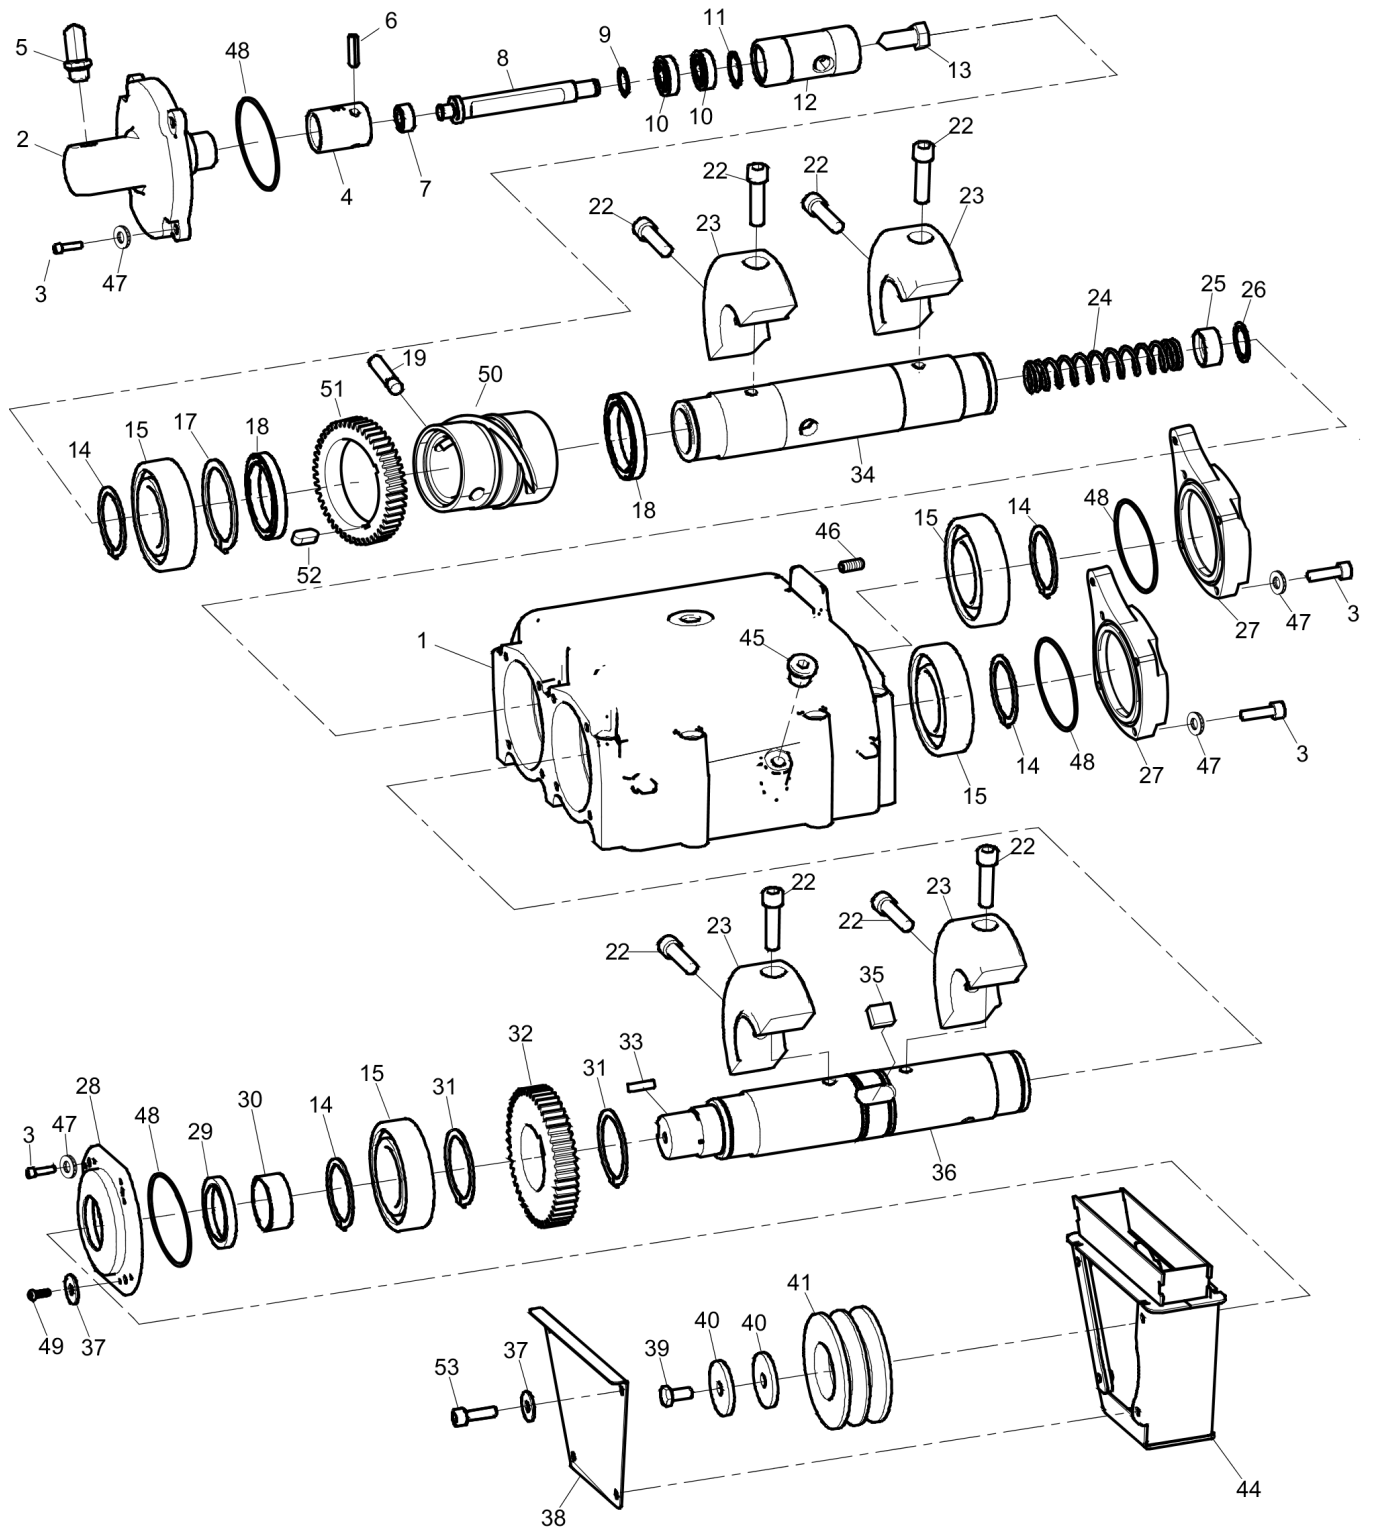

Spare parts list Eccentric element

Refer to the Parts Online web page for most up-to-date information. The printed information might be outdated.

Item	Part No.	Name	Qty	L
1	594179501	Eccentric housing	1	
2	594175201	Hydraulic cylinder	1	
3	595287401	Hex socket screw	16	
4	594643001	Piston	1	
5	594524101	Elbow 90 orfs	1	
6	595031101	Spring pin, Ø6 x 20 mm DIN 1481	1	
7	594184301	Sealing	1	
8	594182301	Piston rod	1	
9	595045301	Retaining ring for shaft	1	
10	594183601	Ball bearing	2	
11	595046301	Retaning ring for hole 28	1	
12	594182401	Piston	1	
13	594443901	Screw	1	
14	594265901	Retaining ring	4	
15	594183401	Bearing	4	
17	595144701	Snap ring	1	
18	594547601	Ball bearing	2	
19	594186701	Pin	1	
22	595034701	Hex. socket head capscrew	8	
23	594179701	Eccentric weight	4	
24	594183501	Spring	1	
25	594322801	Stop	1	
26	595189401	Retaining ring	1	
27	594186801	Cover	2	
28	594191701	Cover	1	C
29	594184201	Radial lip-type seal	1	
30	594547501	Sleeve	1	
31	595144501	Retaining ring for shaft	2	
32	594174901	Gear	1	
33	595050801	Feather key	1	
34	594179801	Eccentric shaft	1	
35	594187501	Key	1	
36	594175301	Eccentric shaft	1	
37	595036401	Washer DIN9021	12	
38	594191801	Belt cover, hatch	1	B
39	595055201	Screw, M10x20 mm 8.8 A3K	1	
40	594321601	Washer	2	
41	595374901	V-belt pulley	1	

Refer to the Parts Online web page for most up-to-date information. The printed information might be outdated.