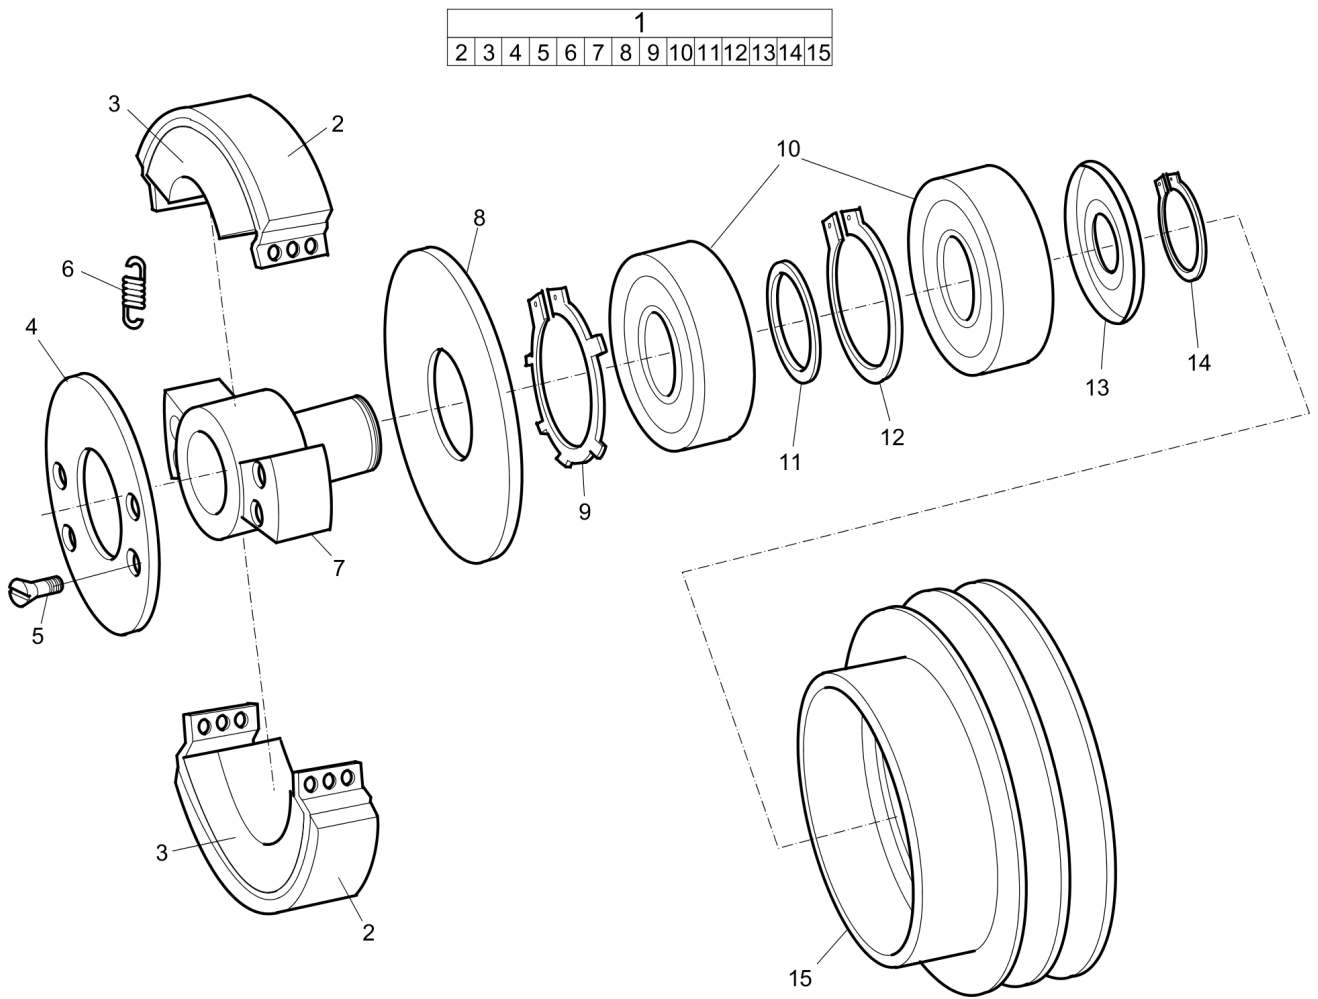

Spare parts list Centrifugal clutch

Item	Part No.	Name	Qty	L
1	594646801	Centrifugal clutch, complete	1	
2	594593301	Clutch lining	2	
3	594593201	Weight	2	
4	594593401	Cover	1	
5	594593501	Screw	4	
6	594494501	Spring	4	
7	594593101	Hub	1	
8	594593601	Cover	1	
9	594593701	Lock washer	1	
10	594194801	Ball bearing	2	
11	594593001	Washer	1	
12	594584401	Retaining ring	1	
13	595069901	Nilos ring	1	
14	594584501	Snap ring	1	
15	594592901	V-belt pulley	1