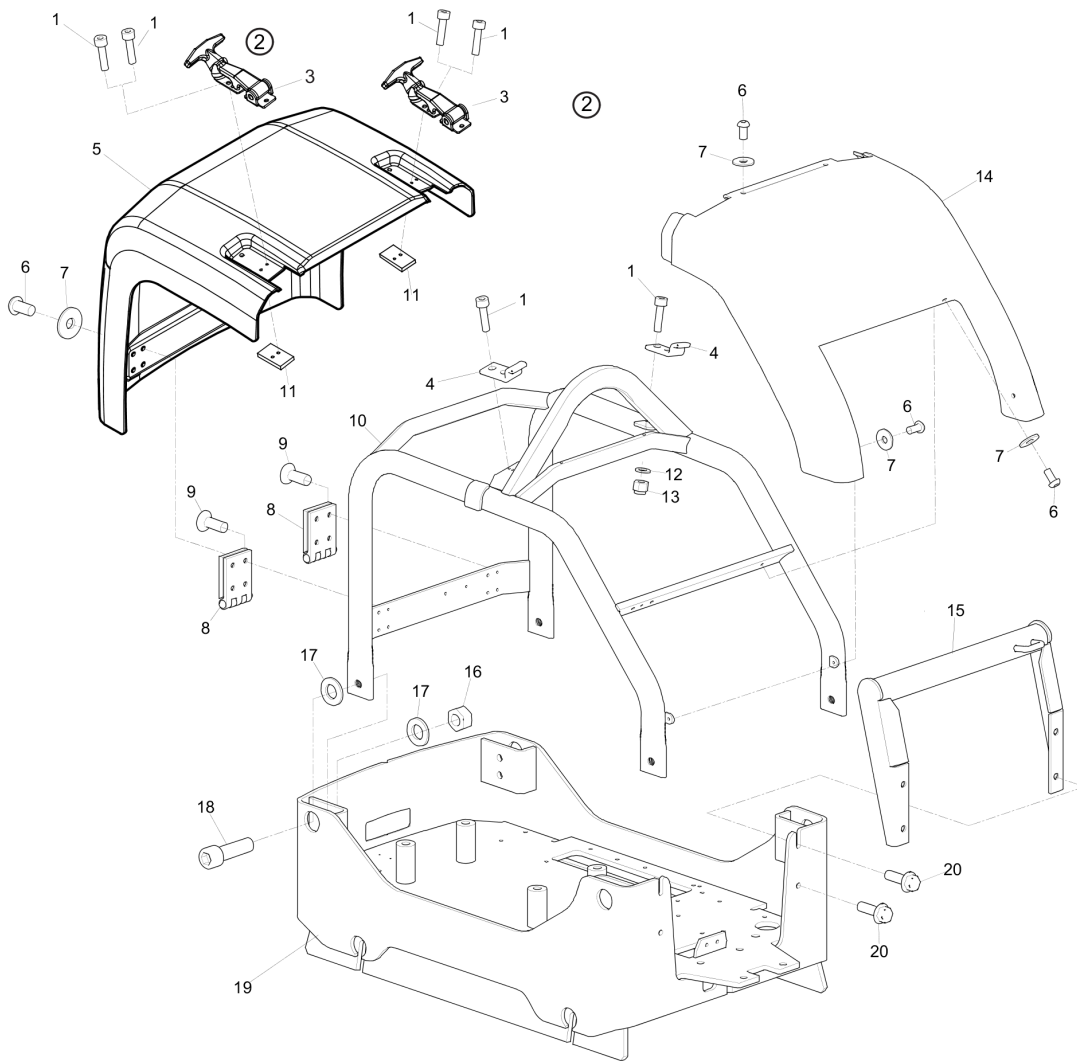

Spare parts list Frame and hoods

Refer to the Parts Online web page for most up-to-date information. The printed information might be outdated.

Item	Part No.	Name	Qty	L
1	595057701	Hexagon socket head cap screw	8	
2	594192001	Latch	2	
3	-	Hatch	1	
4	-	Lock	1	
5	594957801	Front hood	1	
6	595067701	Button head socket screw, M6x12	8	
7	594535101	Washer, 6 x 18 x 2 mm, 0.24 x 0.71 x 0.08 in. 300 HV	14	
8	594446801	Hinge	2	
9	594534901	Screw	8	
10	594180101	Safety frame	1	
11	594191601	Lock plate	2	
12	595067801	Plain washer	4	
13	595069201	Lock nut	4	
14	594957801	Front hood	1	
15	594180601	Crossbeam	1	
16	595351401	Nut	4	
17	595113401	Washer DIN125	8	
18	595111401	Unbrako screw	4	
19	594756701	Engine plate	1	
20	594119901	Screw, M8 x 20 mm 8.8 A2K	4