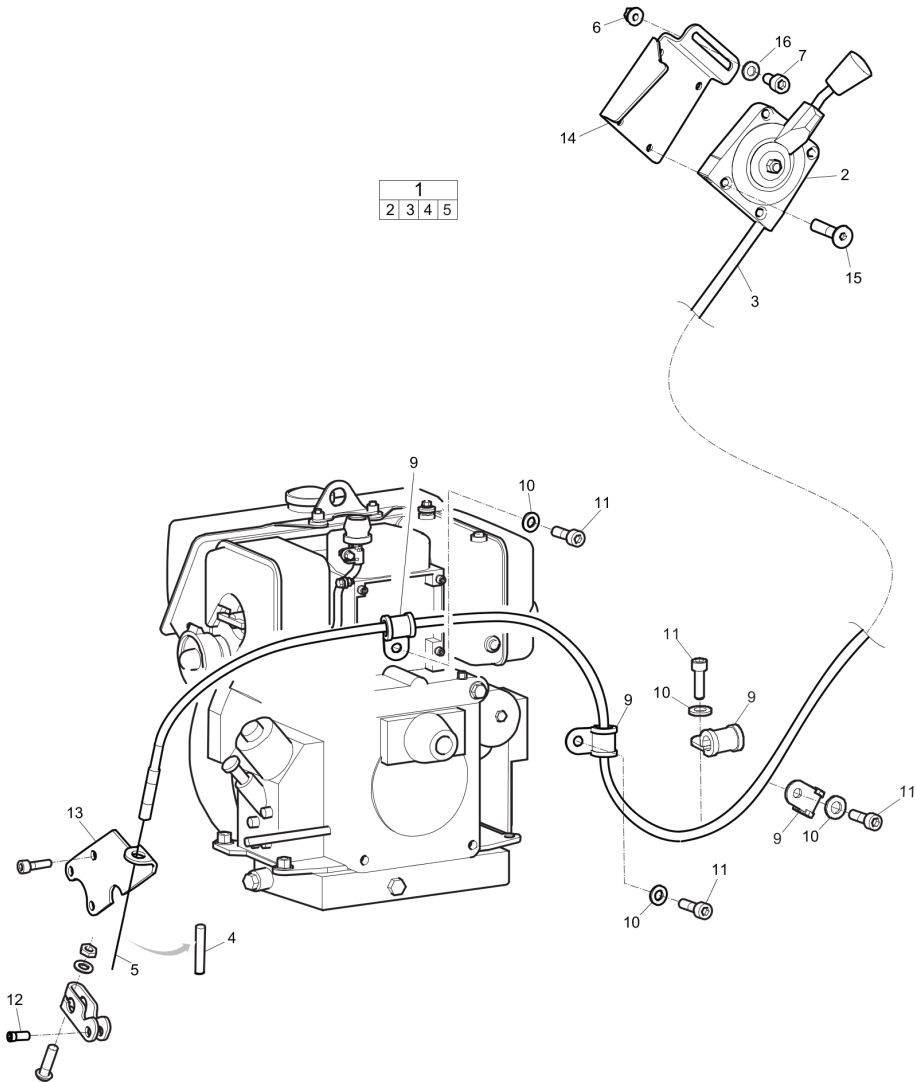

Spare parts list Non EPA throttle control

Item	Part No.	Name	Qty	L
1	594483001	Throttle control	1	A
2	594490701	Throttle handle	1	
3	594483001	Throttle control	1	
4	594483001	Throttle control	1	
5	594483001	Throttle control	1	
6	595064501	Nut	1	
7	595057801	Screw, M6x20 mm 8.8 A2K	1	
9	595188701	Clamp	5	
10	595036501	Plain washer	5	
11	595347901	Screw	4	
12	594331201	Nipple	1	
13	595050001	Bracket	1	
14	594645101	Throttle control bracket	1	
15	594536001	Screw	4	
16	595186801	Washer 6,4x12x1,5	1	

Comments for Page: Non EPA throttle control

A: Applicable from BGF113831