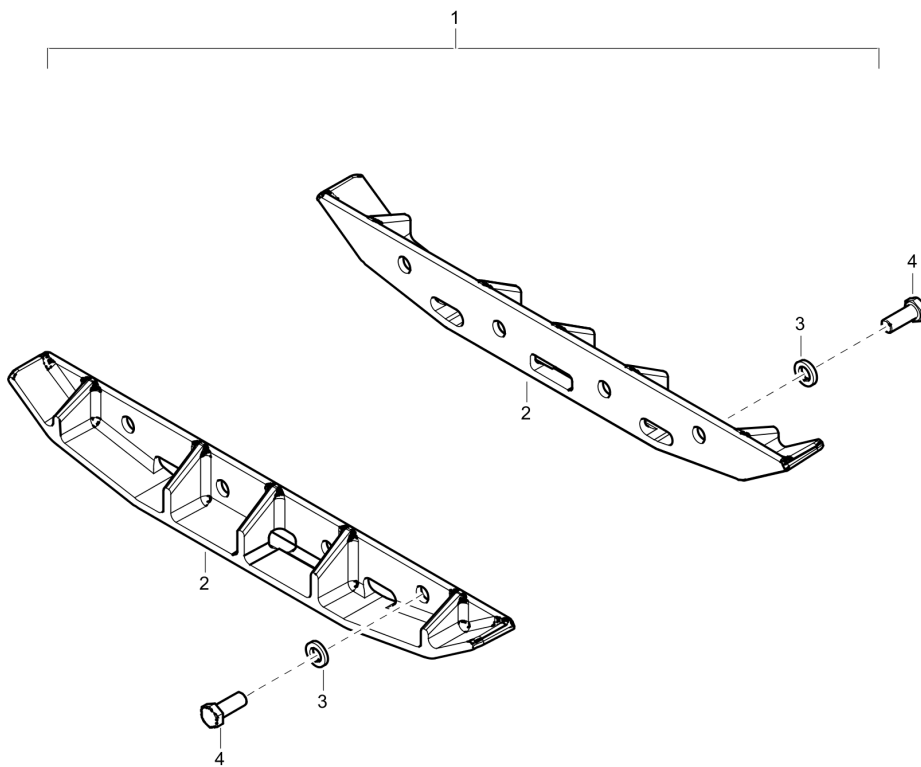

Service, repair and wear part kits Forward and reverse piston repair kit

Image does not exist

Item	Part No.	Name	Qty	L
-	595390301	Forward and reverse piston repair kit	1	
1	594184301	Sealing	1	
2	595113901	Circlip	1	
3	594183601	Ball bearing	2	
4	595046301	Retaning ring for hole 28	1	
5	595031101	Spring pin, Ø6 x 20 mm DIN 1481	1	
6	594124601	Lock washer	4	
7	595287401	Hex socket screw	4	

This page intentionally left blank

Service, repair and wear part kits Extension plate kit 2 x 75 mm (2 x 2.95 in.)

Item	Part No.	Name	Qty	L
1	594758701	Extension plate kit 2 x 75 mm (2 x 2.95 in.)	1	
2	-	Extension plate, 75 mm, 2.95 in.	2	
3	-	Washer, 21 x 36 x 6 mm, 0.83 x 1.42 x 0.24 300 HV	8	
4	-	Screw, M20 x 50 mm 8.8 A9K	8	