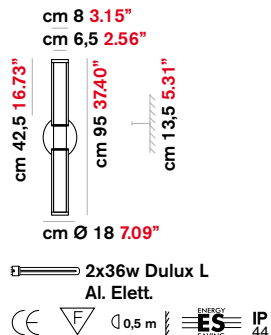

Sophie AP1

Sophie AP2

Sophie AP3-AP4

Sophie AP5-AP6

Sophie AP7

Sophie AP8

For USA

AP1-AP2
Mounts to standard 4" junction box
Lamp not included - T4 G9