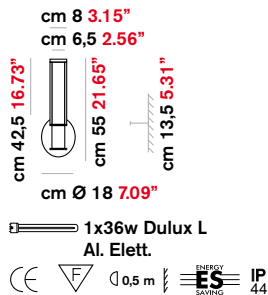

Sophie AP1

Sophie AP2

Sophie AP3-AP4

Sophie AP5-AP6

Sophie AP7

Sophie AP8

For USA

AP1-AP2
Mounts to standard 4" junction box
Lamp not included - T4 G9