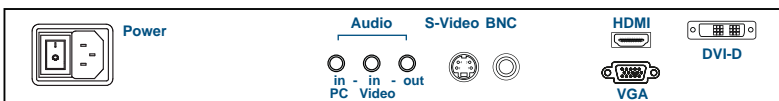

RP-120

Drawer Features & Display Benefits

- ▶ 1U 20" LCD drawer with DVI-D / VGA input
- ▶ 1600 x 1200 high resolution
- ▶ Sliding LCD allowing LCD to remain open when the rack door is closed
- ▶ Enhanced aesthetics with molded front panel and two point lock

Options

- 3G / HD / SD-SDI Broadcast-grade input
- S-Video + Composite (BNC)
- HDMI or Audio input
- DC power : 12V / 24V / 48V / 110 ~ 125V

Basic I/O : VGA and DVI-D

Options : HDMI, Audio, S-Video + BNC

Specifications

• LCD Panel

Manufacturer :	LG
Size (diagonal) :	20.1" TFT
Max resolution :	1600 x 1200
Brightness (cd/m2) :	300
Backlight :	CCFL
Colors :	16.7 M
Contrast ratio (typ) :	800 : 1
Viewing angle (H/V) :	178° x 178°
Active area (mm) :	408 x 306
MTBF (hrs) :	45,000
Signal input :	VGA or DVI-D

• **Speaker :** Built-in Dual Stereo Speakers (option) 2W x 2

• Weight

Net :	13.5 kgs (30 lbs)
Gross :	17.5 kgs (39 lbs)

• Environmental

Operating :	0 to 55°C Degree
Storage :	-5 to 60°C Degree
Relative humidity :	5~90%, non-condensing
Shock :	10G acceleration (11 ms duration)
Vibration :	5~500Hz 1G RMS random vibration