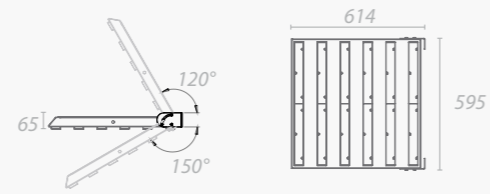

Gigante

Gigante wall

Description :

Surface mounted LED spotlight.

Uses :

Supermarkets, shops, etc....

Product informations :

LED driver included / Material : aluminium / CRI > 80

Dimensions :

Wattage, luminous flux and performance :

	54W	87W	129W	Lamp life
3000°K	8988 Lm 156 Lm/W	15023 Lm 161 Lm/W	20608 Lm 149 Lm/W	54 000 hours L80 B10
4000°K	9630 Lm 167 Lm/W	16178 Lm 174 Lm/W	22149 Lm 160 Lm/W	54 000 hours L80 B10
5000°K	9758 Lm 169 Lm/W	16371 Lm 176 Lm/W	22406 Lm 162 Lm/W	54 000 hours L80 B10
6500°K	9309 Lm 161 Lm/W	15536 Lm 167 Lm/W	21314 Lm 154 Lm/W	54 000 hours L80 B10
Food	-	-	7440 Lm 58 Lm/W	30 000 hours L80 B10

Accessories :

Available on RG0.

Optics :

Standard or double asymmetrical

Mountings :

Wall bracket (included)

Finishes :

White (9016G) / Grey (9006G) / Black (9005G) / RAL colour chart

Light distribution curves :

(Ta < 35°C)

Not contractual document

Hanging slab Gigante suspended on cable.