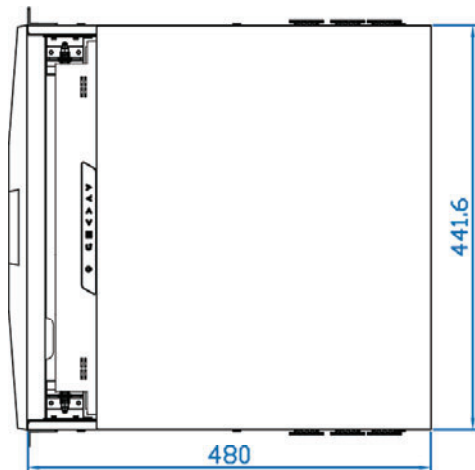

KwikDraw-A 17D

Features

Key features:

- 1U 17" widescreen LCD drawer with DVI-D / VGA input
- Support Full HD with 1080p resolution
- Green LED-backlit panel technology
- Enhanced aesthetics with moulded front panel and two point lock
- Short depth design of 480mm (18.9") only

Dimensions

KwikDraw-A 17D

Specifications

The information is believed to be accurate. However Amplicon Liveline Limited accepts no responsibility for any problems caused by errors and omissions. Specifications are subject to change without notice.

LCD Panel	Size: 17.3" Widescreen TFT Resolution: 1920*1080 CD/M2: 400 Backlight: LED Colours: 16.7M, 8-bit Contrast: 600:1 Viewing Angle (H/V): 160° x 140° Active area (mm): 382 x 215 MTBF (hrs): 50000 Input: VGA or DVI-D USB resistive Touchscreen	Power Input	Auto-sensing 100 to 240VAC, 50/60Hz		
	Casing Colour	Black (RAL 9005)	Power Consumption (max)	IScreen On: 25W Power Saving Mode: 4W Power Button On: 1W	
		Weight	Net: 11kgs Gross: 15kgs	Safety	FCC/CE
			Dimensions (W x D x H)	Product: 441.6 x 480 x 44 mm Packing: 588 x 758 x 120 mm	Environmental