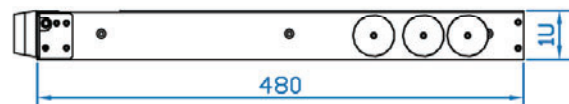

Dimensions