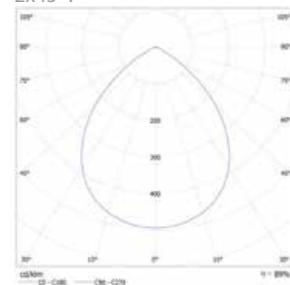

**Dimensions :****Wattage, luminous flux and performance :**

	Flux	Wattage	Performance	Ø enc	Ø ext	Height	Lamp Life	
3000 °K	2000 Lm	2130 Lm	20,2 W	105 Lm /W	144	170	106	> 50 000h
4000 °K	2000 Lm	2210 Lm	20,2 W	109 Lm /W	144	170	106	> 50 000h

**Mountings :**

Surface hook-mounted

**Finishes :**

White / RAL colour chart

**Light distribution curves :**

2x30° :

2x45° :

(Ta &lt; 35°C)