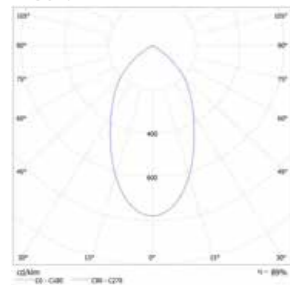

**Dimensions :****Wattage, luminous flux and performance :**

	Flux	Wattage	Performance	Ø enc	Ø ext	Height	Lamp Life	
3000 °K	2000 Lm	2130 Lm	20,2 W	105 Lm /W	144	170	106	> 50 000h
4000 °K	2000 Lm	2210 Lm	20,2 W	109 Lm /W	144	170	106	> 50 000h

**Mountings :**

Surface hook-mounted

**Finishes :**

White / RAL colour chart

**Light distribution curves :**

2x30° :

2x45° :

(Ta &lt; 35°C)