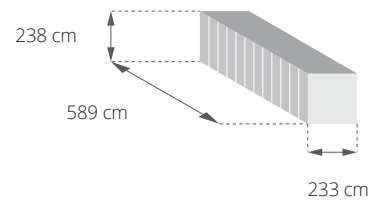

without pallet

Retail Box	8640
Master Box	720