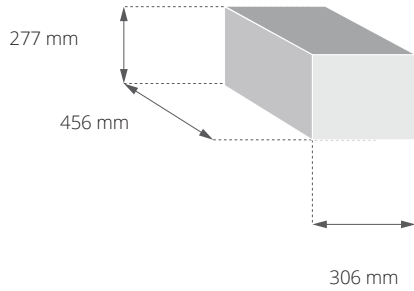

Master Box

12 set/box