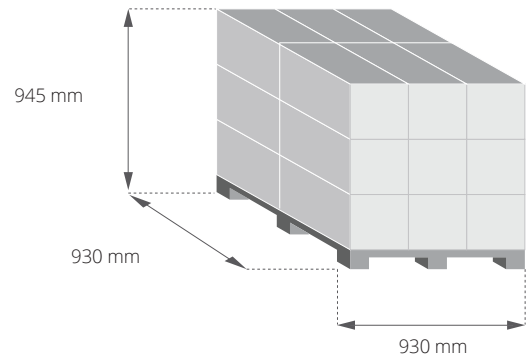

Pallet

18 master box
216 set/pallet