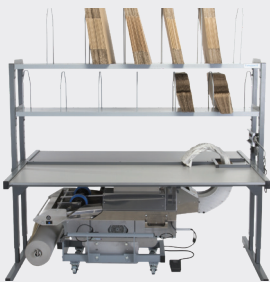

Benefits

- **Versatile:** The Quantum™ XTW is the ideal paper packing solution for all kind of goods and irregular shaped items.
- **Safe:** The patented and bladeless tear-assist is both safe and requires minimum effort by operators.
- **Efficient:** The Quantum™ XTW has a high speed continuous paper output of 1.8 meter per second.
- **Easy of use:** Simple controls and easy to load in just a few seconds.
- **Flexible:** The patented telescopic head offers total user flexibility allowing operators to adjust its height, its tilt and output position for complete ergonomic convenience.
- **Easy to use:** The simple control panel allows a semi-automatic use. The machine is also equipped with a footswitch.

Accessories

The **Packstation™** offers a generous workspace that incorporates a paper cushioning system conveniently located to save space and deliver the packaging directly at point of use.

Offering flexibility and comfort with multiple options to best suit your requirements.