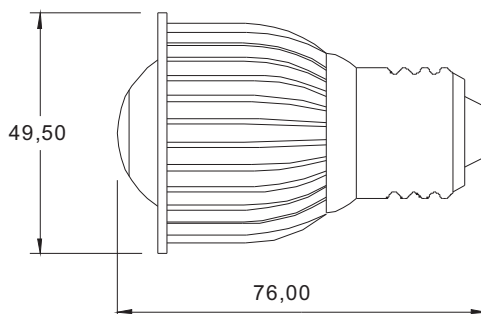

Base: Gu10 / E27

Power Consumption: 5W

Operating life@25°C > 35 000h

Indoor use

Power supply: 90~260V ac 50/60Hz

Operating temp.: -40 / +50°C

Diameter: 49.5mm

Height: 80 / 76mm

DIMENSIONS

ARKANZ

www.arkanz.com

DATA SHEET
TECHNISCHE DATEN

CARATTERISTICHE TECNICHE
SPECIFICATION TECHNIQUE

LIGHTING PERFORMANCE

Warm white: 175lumen

Day light: 225lumen