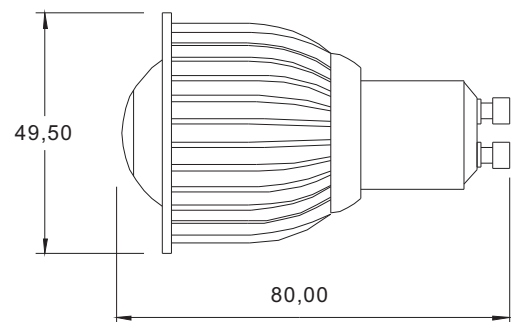

Base: Gu10 / E27

Power Consumption: 5W

Operating life@25°C > 35 000h

Indoor use

Power supply: 90~260V ac 50/60Hz

Operating temp.: -40 / +50°C

Diameter: 49.5mm

Height: 80 / 76mm

DIMENSIONS

ARKANZ

www.arkanz.com

DATA SHEET
TECHNISCHE DATEN

CARATTERISTICHE TECNICHE
SPECIFICATION TECHNIQUE

LIGHTING PERFORMANCE

Warm white: 175lumen

Day light: 225lumen