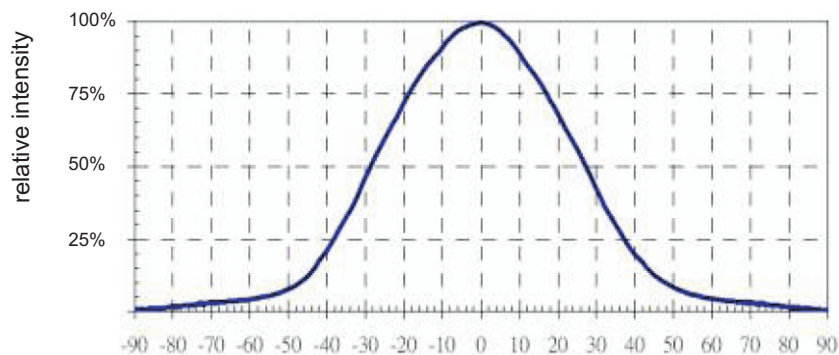

Base: Gu10 / E27

Power Consumption: 5W

Operating life@25°C > 35 000h

Indoor use

Power supply: 90~260V ac 50/60Hz

Operating temp.: -40 / +50°C

Diameter: 49.5mm

Height: 80 / 76mm

DIMENSIONS

ARKANZ

www.arkanz.com

DATA SHEET
TECHNISCHE DATEN

CARATTERISTICHE TECNICHE
SPECIFICATION TECHNIQUE

LIGHTING PERFORMANCE

Warm white: 175lumen

Day light: 225lumen