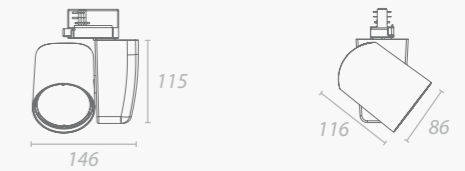

Spare

On specific surface hook for triple circuit rail adaptor...

On triple circuit rail adaptor...

Description :

Surface mounted LED spotlight.

Uses :

Supermarkets, shops, etc....

Product informations :

LED driver included / Material : die-cast aluminium / CRI > 80

Dimensions :

Wattage, luminous flux and performance (standard light sources) :

		Flux	Wattage	Performance	Lamp life
3000°K	2000 Lm	2687 Lm	17,3 W	155 Lm/W	50 000 hours L80 B10
3000°K	3000 Lm	3510 Lm	24,8 W	142 Lm/W	50 000 hours L80 B20
3000°K	4000 Lm	4651 Lm	31,5 W	148 Lm/W	50 000 hours L80 B20
3000°K	4600 Lm	5085 Lm	28,8 W	177 Lm/W	50 000 hours L80 B20
4000°K	2000 Lm	2320 Lm	13,6 W	171 Lm/W	50 000 heures L80 B10
4000°K	3000 Lm	3505 Lm	23 W	152 Lm/W	50 000 heures L80 B10
4000°K	4000 Lm	4634 Lm	29,4 W	158 Lm/W	50 000 heures L80 B10
4000°K	4600 Lm	4974 Lm	28,8 W	173 Lm/W	50 000 heures L80 B10
5000°K	2000 Lm	2320 Lm	13,6 W	171 Lm/W	50 000 heures L80 B10
5000°K	3000 Lm	3505 Lm	23 W	152 Lm/W	50 000 heures L80 B10
5000°K	4000 Lm	4634 Lm	29,4 W	158 Lm/W	50 000 heures L80 B10
5000°K	4600 Lm	4974 Lm	28,8 W	173 Lm/W	50 000 heures L80 B10

Filters :

For standard light sources : Standard / food / bakery / opaline

Mountings :

Specific surface hook for triple circuit rail adaptor, triple circuit rail adaptor

Finishes :

White (9016G) / Grey (9006G) / Black (9005G) / RAL colour chart

Light distribution curves :

Reflector RG15 :

Reflector RG20 :

Reflector RG30 :

(Ta < 35°C)

Not contractual document

Spotlights Spare mounted on triple circuit rail adaptor.