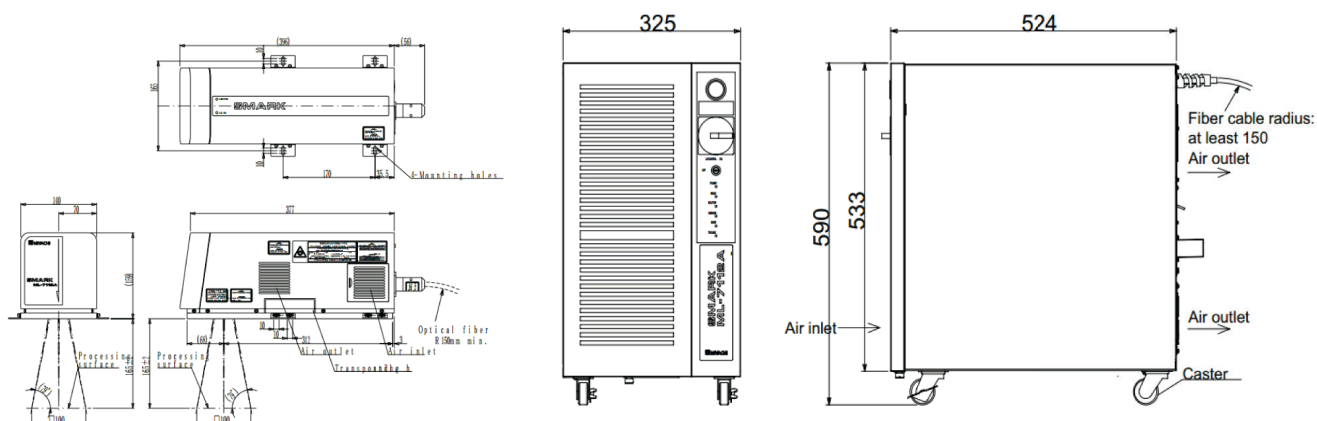

TECHNICAL SPECIFICATIONS

Max. rated output	7 W
Power requirements	Single-phase, 100 V - 240 VAC (+6%/-10%) , 50/60 Hz
Breaker rated current	10A
Cooler	Air cooling
Environment	5 to 35oC with humidity 40 – 85%
Weight	40 kg
Safety Class	Class 4 laser, pilot laser: Class 1
Legal Approval	CE compliant

Lens	f160
Area	□100 mm
W.D.	175 mm

DRAWINGS

Lindberghstrasse 1 • DE-82178 Puchheim, Germany
T: +49 (0) 89 83 94 030 • Fax : +49 (0) 89 839403 68
info@amadamiyachi.eu • www.amadamiyachieurope.com
ISO 9001 Certified Company

EUROPE
Amada Miyachi Europe BV
Helmond, The Netherlands
T: +31 (0) 492 542 225
info@amadamiyachi.eu

Amada Miyachi Europe
Saint Germain en Laye, France
T: +33 (0) 139 046 430
info@amadamiyachi.eu

Amada Miyachi Europe Kft.
Budapest, Hungary
T: +36 1 431 9927
info@amadamiyachi.eu

Amada Miyachi Europe
Torino, Italy
T: +39 011 223 83 16
info@amadamiyachi.eu

Amada Miyachi Europe
Derby, United Kingdom
T: +44 (0) 1332 361 238
info@amadamiyachi.eu

Amada Miyachi Europe
Prague-West, Czech Republic
T: +420 251 512 157
info@amadamiyachi.eu

AMERICAS
Amada Miyachi America Inc.
Monrovia, CA, USA
T: +1-626-303-5676
info@amadamiyachi.com

Amada Miyachi do Brasil Ltda.
Sao Paulo, Brasil
T: +55-11-4193-1187
antonio.ruiz@miyachi.com

ASIA
Amada Miyachi Co., Ltd.
Noda, Japan
T: +81-4-7125-6177
sales@miyachi.com

Amada Miyachi Shanghai, Co., Ltd.
Shanghai, China
T: +86-21-6448-6000
zqzhang@msc.miyachi.com

Amada Miyachi Korea Co., Ltd.
Gyeonggi-do, Korea
T: +82-31-8015-6810
dykim@mkc.miyachi.com

Amada Miyachi Taiwan Co., Ltd.
Taipei, Taiwan R.O.C.
T: 886-2-2397-4778
keigaku@miyachi.com

Amada Miyachi (Thailand) Co., Ltd.
Samutprakarn, Thailand
T: +66-2751-9337-8
info@mtl.miyachi.com

Amada Miyachi Vietnam Co., Ltd.
Ho Chi Minh City, Vietnam
T: +84-8-3771-7972

Amada Miyachi India Pvt., Ltd.
Bangalore, Karnataka
info@miyachiindia.com