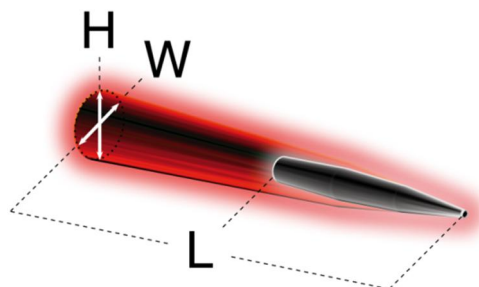

MODEL	IL-800 Zone 1		
Product description	IL-800 Zone 1: Rechargeable safety hand lamp IL-800 Zone 1 EM: Rechargeable emergency lamp IL-800 Zone 1 BK: Rechargeable safety hand lamp with blinking mode		
Certification	ATEX: TÜV 10 ATEX 7879 IECEX: IECEX TUR 11.0009 II 2G Ex ib IIC T4 Gb II 2D Ex tb IIIC 100°C IP67 Db		
DNV Certification	E-11961		
Area of operation	Gas zones 1 and 2 Dust zones 21 and 22		
Temperature classification	Gas: T4 Dust: 100°C		
Operating temperature	-20°C ... +40°C		
Light source	3 high luminous Cree LED's, lifetime: 50 000h		
Light output	High power 200 lm	Low power 80 lm	
Operating time	High power 6 hours	Low power 12 hours	Blink mode 12 hours
Beam type	Spot		
Lens	Tempered glass 108 x 5 mm		
Enclosure	Dissipative (antistatic) polypropylene, impact resistant		
Ingress protection	IP 67		
Power source	6V rechargeable NiMH battery		
Weight with battery	1,1 kg		
Dimensions	Approx. 215 mm (L) x 120 mm (W) x 125 mm (H)		
Charging time	5,5h		
Other features	Deep discharge prevention Low battery warning before battery runs out Emergency function in EM model BK model flashes once in a second Shoulder strap		
Chargers	MICA ILC4-VAC Single mains charger (85..265VAC) MICA ILC4 single vehicle charger (12..24VDC) MICA CR-C3 Multi charger for 3 lamps (100..240VAC) MICA CR-C5 Multi charger for 5 lamps (100..240VAC)		

Light output, Full power	L	W	H
1.5lx limit	21m	2m	2m
0,5lx limit	112m	7m	7m
Light output, Low power	L	W	H
1.5lx limit	11m	1m	1m
0,5lx limit	56m	3,5m	3,5m