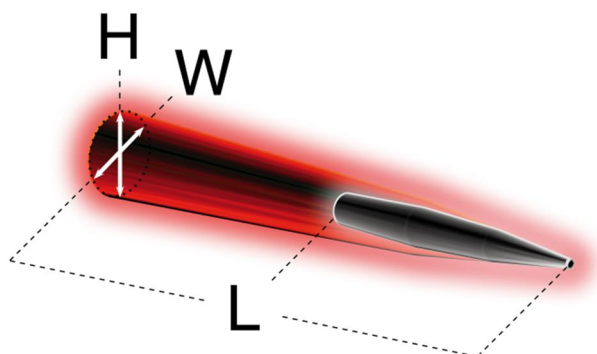

MODEL	IL-800 Zone 1		
Product description	IL-800 Zone 1: Rechargeable safety hand lamp IL-800 Zone 1 EM: Rechargeable emergency lamp IL-800 Zone 1 BK: Rechargeable safety hand lamp with blinking mode		
Certification	ATEX: TÜV 10 ATEX 7879 IECEX: IECEX TUR 11.0009 II 2G Ex ib IIC T4 Gb II 2D Ex tb IIIC 100°C IP67 Db		
DNV Certification	E-11961		
Area of operation	Gas zones 1 and 2 Dust zones 21 and 22		
Temperature classification	Gas: T4 Dust: 100°C		
Operating temperature	-20°C ... +40°C		
Light source	3 high luminous Cree LED's, lifetime: 50 000h		
Light output	High power 200 lm	Low power 80 lm	
Operating time	High power 6 hours	Low power 12 hours	Blink mode 12 hours
Beam type	Spot		
Lens	Tempered glass 108 x 5 mm		
Enclosure	Dissipative (antistatic) polypropylene, impact resistant		
Ingress protection	IP 67		
Power source	6V rechargeable NiMH battery		
Weight with battery	1,1 kg		
Dimensions	Approx. 215 mm (L) x 120 mm (W) x 125 mm (H)		
Charging time	5,5h		
Other features	Deep discharge prevention Low battery warning before battery runs out Emergency function in EM model BK model flashes once in a second Shoulder strap		
Chargers	MICA ILC4-VAC Single mains charger (85..265VAC) MICA ILC4 single vehicle charger (12..24VDC) MICA CR-C3 Multi charger for 3 lamps (100..240VAC) MICA CR-C5 Multi charger for 5 lamps (100..240VAC)		

Light output, Full power	L	W	H
1.5lx limit	21m	2m	2m
0,5lx limit	112m	7m	7m
Light output, Low power	L	W	H
1.5lx limit	11m	1m	1m
0,5lx limit	56m	3,5m	3,5m