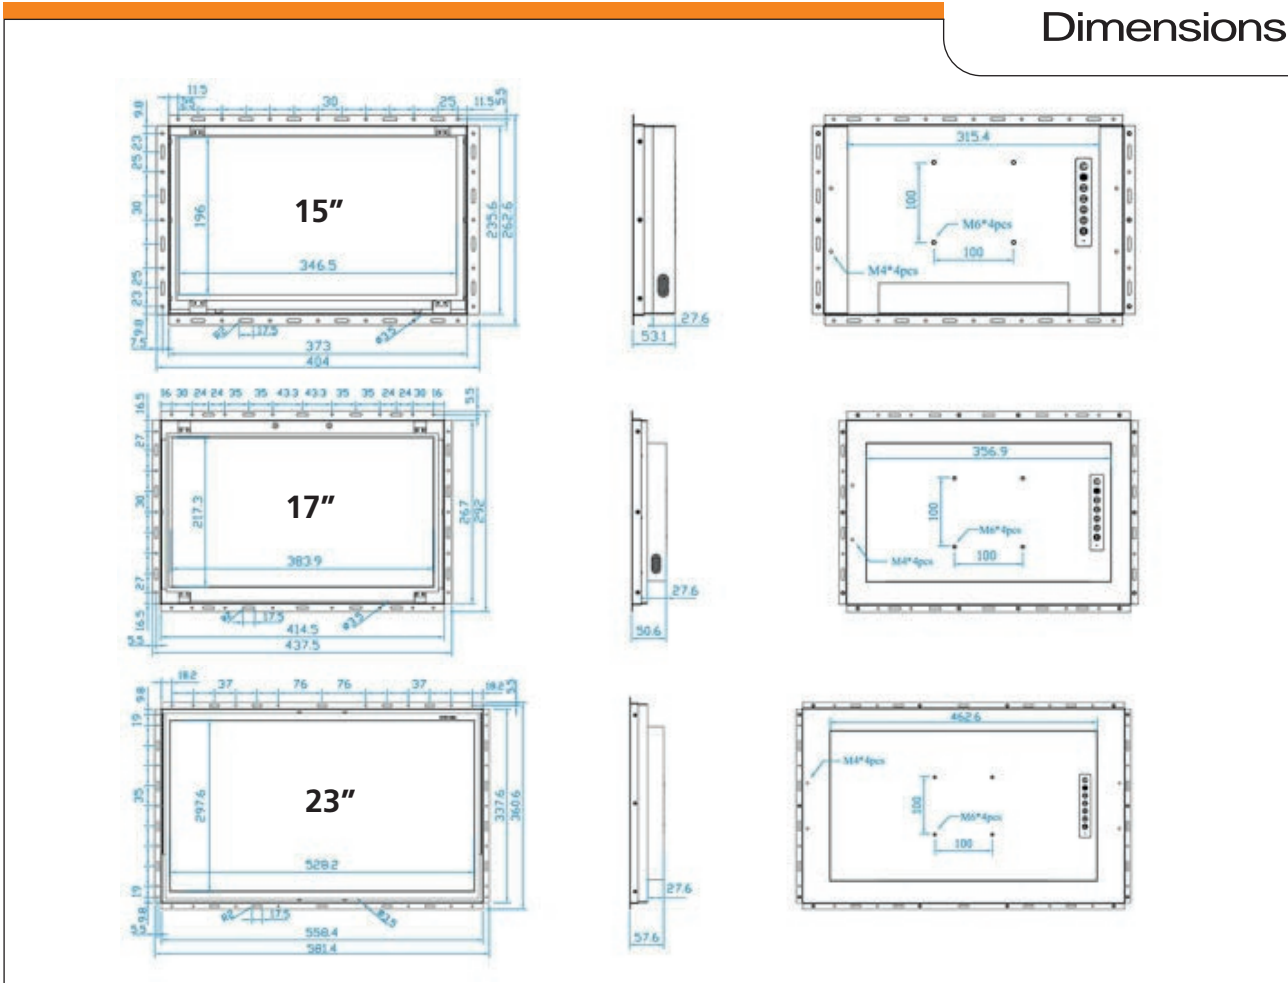

### Features

- True 4K resolution
- Ideal for CCTV security & industrial control
- 15", 17" & 23" screen size
- Optional DC input
- Optional Touch screen
- 2 year warranty

### Dimensions

Model	15" 4K	17" 4K	23" 4K
Max. Resolution	3840 x 2160	3840 x 2160	3840 x 2160
Brightness (cd/m2)	300	400	310
Backlight	LED	LED	LED
Colors	16.7M, 8-bit	16.7M, 8-bit	1.07 Billion, 10-bit
Contrast ratio (typ)	800:1	1000:1	1000:1
Viewing angle (L/R/U/D)	89/89/89/89	89/89/89/89	89/89/89/89
Active area (mm)	344.448H x 193.752V	382.12H x 214.94V	527.04H x 296.46V
MTBF (hrs)	20000	20000	30000
Signal input	DP++, HDMI	DP++, HDMI	DP++, HDMI
Weight	Net	3.5 kg / 7.7 lb	6.7 kg / 14.7 lb
	Gross	6.1 kg / 13.4 lb	10.4 kg / 22.9 lb
Operating temperature	0 to 55°C		
Storage temperature	-20 to 60°C		
Relative humidity	5~90% non-condensing		
Shock	10G acceleration (11ms duration)		
Vibration	10~300Hz 0.5G RMS random vibration		
Regulatory	FCC & CE certified		
Input	auto-sensing 100 to 240 VAC, 50 / 60 Hz		
Consumption	screen on Max 24 W Power saving Max 9W Standby Max 2W	screen on Max 29 W Power saving Max 9W Standby Max 2W	screen on Max 45 W Power saving Max 9W Standby Max 2W
Product dimensions (mm)	404 x 53.1 x 262.6	437.9 x 51.9 x 292	581.4 x 57.6 x 360.6
Packing Dimensions (mm)	615 x 113 x 523	615 x 113 x 523	659 x 117 x 640