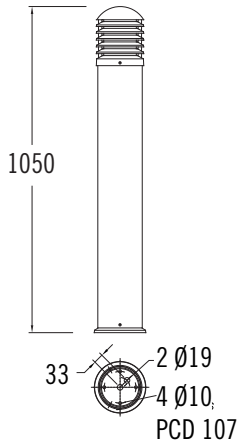

## Louvered Bollard

External lighting

Louvered Bollard suitable for paths, gardens or plaza areas.

**Construction:** Cast aluminium, IP54. 1m high, other heights on request (up to 3m). Flanged mounted version as standard, rooted version on request.

**Lens:** Borosilicate glass as standard with HID versions, Acrylic with CFL versions. Polycarbonate on request, max 50w.

**Lamp Access:** Remove lamp module.

**Installation:** Supplied in 3 parts - lamp module, cylinder and base. Base is fixed to a mounting surface before adding remaining modules.

**Finish:** Grey (RAL 9006) as standard. Other colours on request.

**LED:** 18w LED bulb, E27 socket.

**Product Compliance:** EN 60598.

**OPTIONS**

All Dimensions are in mm.

Flanged mounted

Rooted

Code Flanged	Code Rooted	Lamp Type	Details
5BLL18LGA	5BLL18LGC	18w LED	1m High Bollard, E27

**OPTIONS**

RAL: Pls specify

HGT: Pls specify height

PC: Polycarbonate Lens