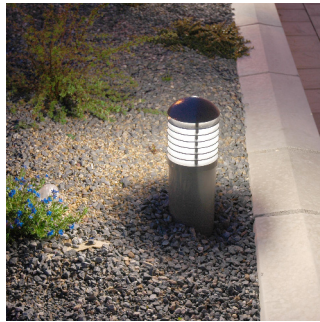

## Louvered Bollard

External lighting

Louvered Bollard suitable for paths, gardens or plaza areas.

**Construction:** Cast aluminium, IP54. 1m high, other heights on request (up to 3m). Flanged mounted version as standard, rooted version on request.

**Lens:** Borosilicate glass as standard with HID versions, Acrylic with CFL versions. Polycarbonate on request, max 50w.

**Lamp Access:** Remove lamp module.

**Installation:** Supplied in 3 parts - lamp module, cylinder and base. Base is fixed to a mounting surface before adding remaining modules.

**Finish:** Grey (RAL 9006) as standard. Other colours on request.

**LED:** 18w LED bulb, E27 socket.

**Product Compliance:** EN 60598.

**OPTIONS**

All Dimensions are in mm.

Flanged mounted

Rooted

Code Flanged	Code Rooted	Lamp Type	Details
5BLL18LGA	5BLL18LGC	18w LED	1m High Bollard, E27