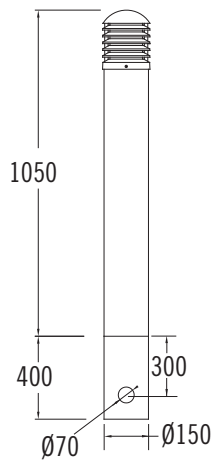

## Louvered Bollard

External lighting

Louvered Bollard suitable for paths, gardens or plaza areas.

**Construction:** Cast aluminium, IP54. 1m high, other heights on request (up to 3m). Flanged mounted version as standard, rooted version on request.

**Lens:** Borosilicate glass as standard with HID versions, Acrylic with CFL versions. Polycarbonate on request, max 50w.

**Lamp Access:** Remove lamp module.

**Installation:** Supplied in 3 parts - lamp module, cylinder and base. Base is fixed to a mounting surface before adding remaining modules.

**Finish:** Grey (RAL 9006) as standard. Other colours on request.

**LED:** 18w LED bulb, E27 socket.

**Product Compliance:** EN 60598.

**OPTIONS**

All Dimensions are in mm.

Flanged mounted

Rooted

Code Flanged	Code Rooted	Lamp Type	Details
5BLL18LGA	5BLL18LGC	18w LED	1m High Bollard, E27

**OPTIONS**

RAL: Pls specify

HGT: Pls specify height

PC: Polycarbonate Lens