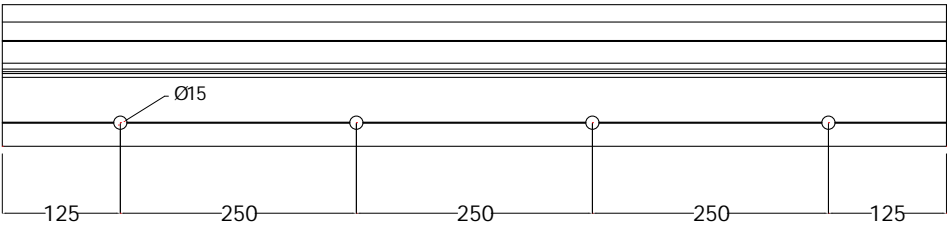

## Profils / accessoires

≥1.7 KN/m

≥3 KN/m

≥3 KN/m

A low-angle photograph of a modern building facade. The building features a dark, textured facade on the left and a lighter, blue-grey facade on the right. The right side has several balconies with glass railings and large windows. The sky is a clear blue with some light clouds. A semi-transparent teal banner is overlaid across the middle of the image, containing the text 'L·line Fixation Facade'.