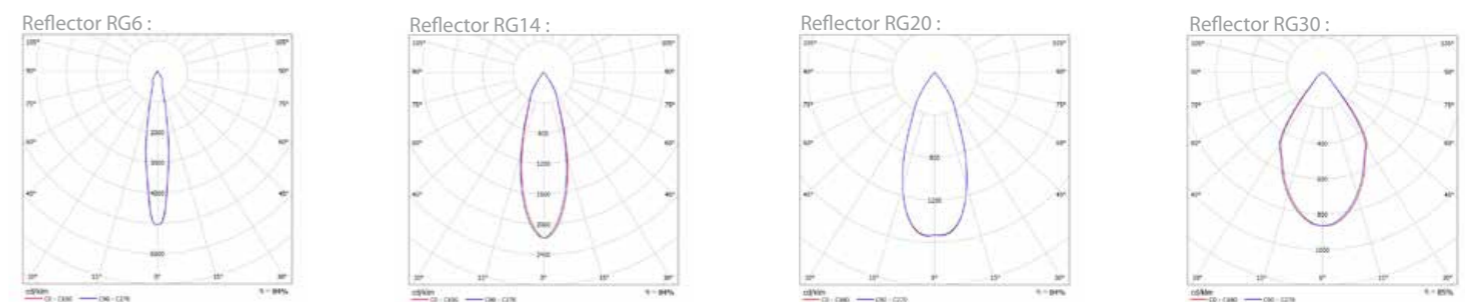

Filters :

For standard light sources : Standard / food / bakery / opaline

Mountings :

Recessed hook-mounted

Finishes :

White (9016G) / Grey (9006G) / Black (9005G) / RAL colour chart

Light distribution curves :