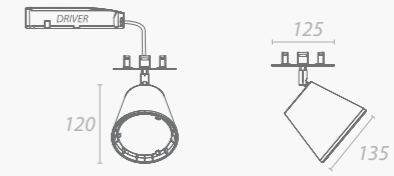

Description :

Surface mounted LED spotlight.

Uses :

Supermarkets, shops, etc....

Product informations :

LED driver included / Material : die-cast aluminium / CRI > 80

Dimensions :

Driver max : 200 x 85 x 35 mm
Recess : Ø = 95 mm