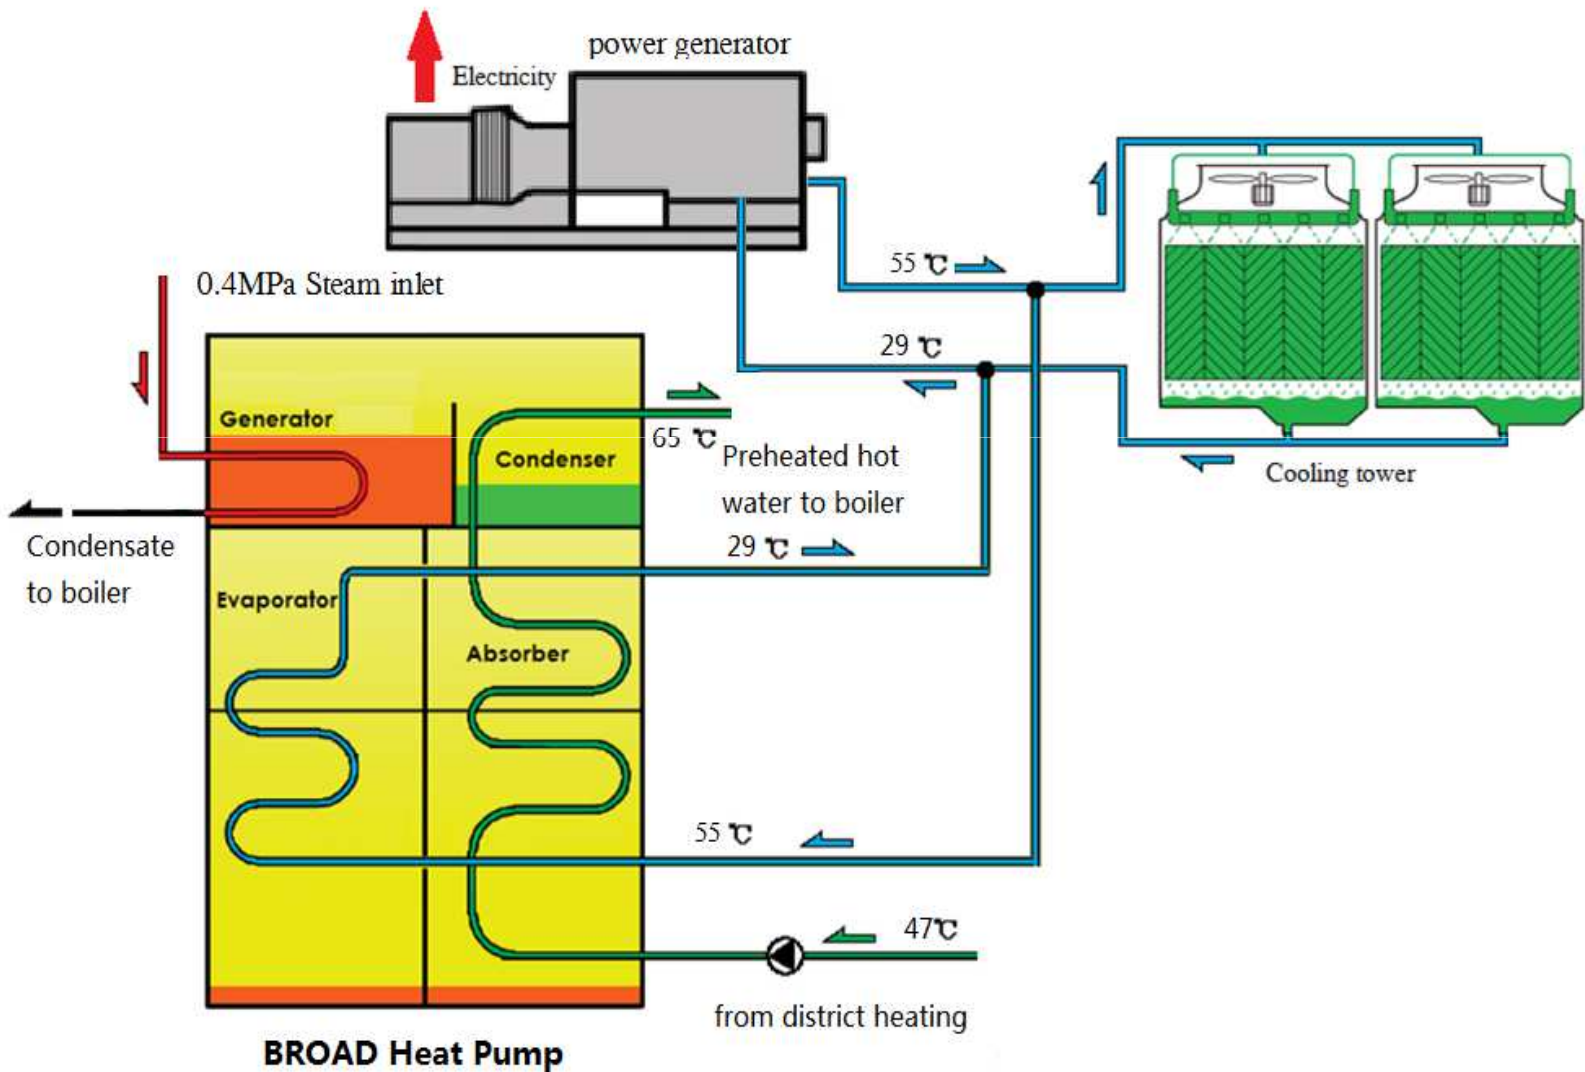

Rigas Siltums , Latvia

上海世博会全球合作伙伴
GLOBAL PARTNER OF SHANGHAI EXPO