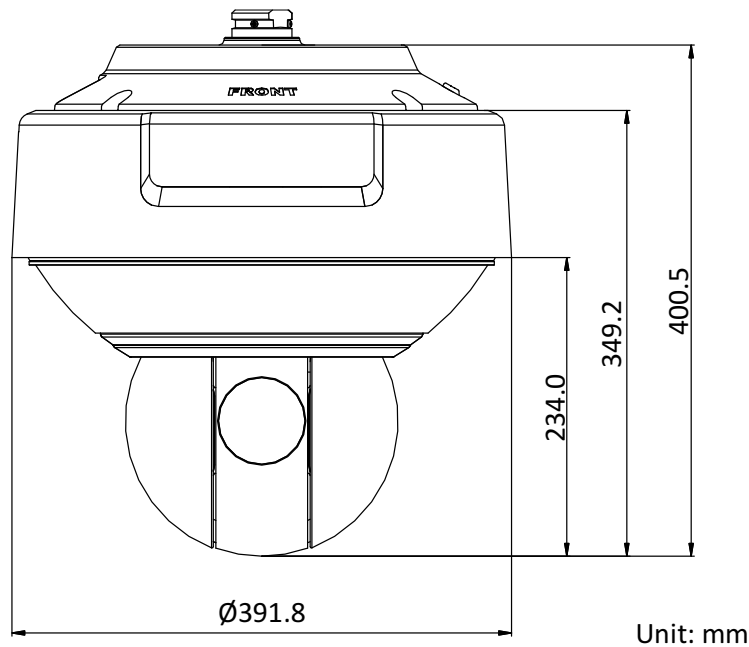

Dimension	Ø391.8 mm × 400.5 mm (Ø 15.43" × 15.77")
Weight	Approx. 18 kg (39.68 lb.)

## DORI

The DORI (detect, observe, recognize, identify) distance gives the general idea of the camera ability to distinguish persons or objects within its field of view. It is calculated based on the camera sensor specification and the criteria given by EN 62676-4: 2015.

## Dimensions