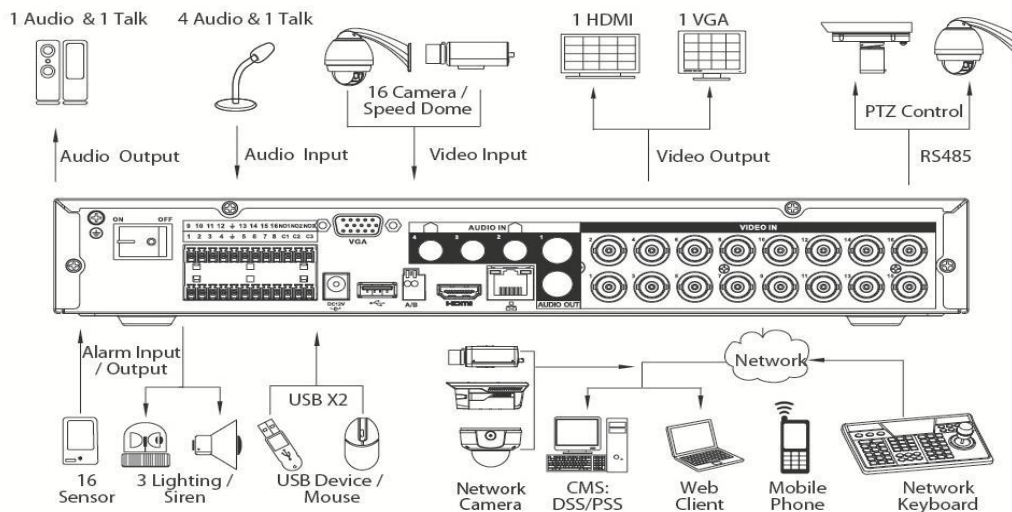

DH-HCVR4104/4108/4116HE-S2

Backup Mode	USB Device/Internal SATA burner/Network	
Network		
Ethernet	RJ-45 port (10/100M)	
Network Functions	HTTP, IPv4/IPv6, TCP/IP, UPNP, RTSP, UDP, SMTP, NTP, DHCP, DNS, PPPOE, DDNS, FTP, IP Filter, SNMP, P2P	
Max. User Access	128 users	
Smart Phone	iPhone, iPad, Android, Windows Phone	
Storage		
Internal HDD	1 SATA port, up to 4TB	
Auxiliary Interface		
USB Interface	2 ports(1 Rear), USB2.0	
RS485	1 port, For PTZ Control	
General		
Power Supply	DC12V/1.5A	DC12V/2A
Power Consumption	10W(without HDD)	
Working Environment	-10°C ~ +55°C / 10%~90%RH / 86~106kpa	
Dimension(W× D× H)	Mini 1U, 325mm× 255mm× 55mm	
Weight	1.5KG(without HDD)	

System Connection

*Takes HCVR4116HE-S2 as an example